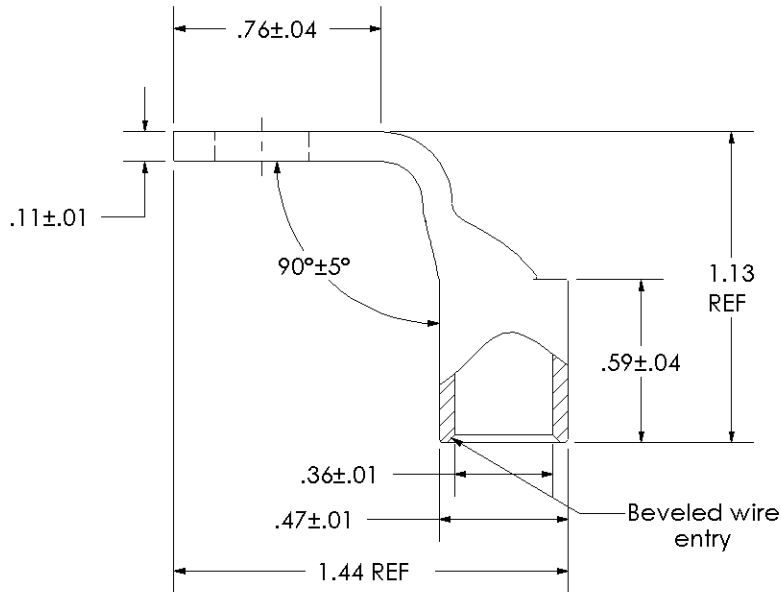

THIS COPY IS PROVIDED ON A RESTRICTED BASIS AND IS NOT TO BE USED IN ANY WAY DETRIMENTAL TO THE INTERESTS OF PANDUIT CORP.

Material	High Conductivity Seamless Copper Tube
Plating	Electro-Tin
Wire Size	2 STR/FLEX
Wire Type	Stranded Copper: Class B & C, Compact, Class G, H, I, K, M, Locomotive
Wire Strip Length	11/16 in.
Stud Size	5/16 in.
UL Listed Wire Connector	Yes, for applications up to 35kv. Consult cable manufacturer for voltage stress relief instructions with applications greater than 2000 volts.
UL Temperature Rating	90° C
C.S.A Certified Wire Connector	Yes
Panduit Color Code on Barrel	BROWN
Panduit Die Index No. on Barrel	P33
Alternate Industry Die Index No. ( ) on Barrel	(10)

00	6/03	CJW	SAC	RELEASED	10850
REV	DATE	BY	CHK	DESCRIPTION	ECN

**PANDUIT CORP.** TINLEY PARK, ILLINOIS

LCAX2-56F-E  
Copper Lug - One-Hole, Standard Flex Barrel, 90° Angle Tongue

SCALE N/A

DRAWING NO / CAD FILE