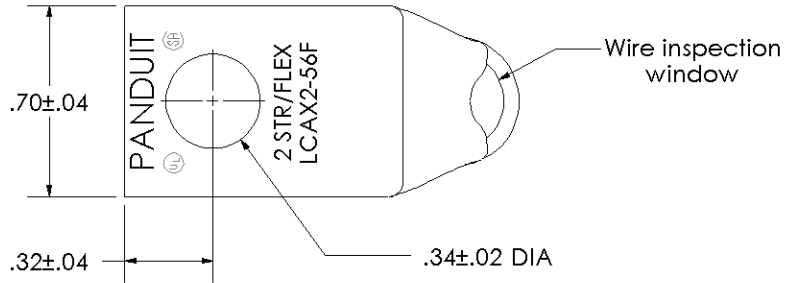

THIS COPY IS PROVIDED ON A RESTRICTED BASIS AND IS NOT TO BE USED IN ANY WAY DETRIMENTAL TO THE INTERESTS OF PANDUIT CORP.

Material	High Conductivity Seamless Copper Tube
Plating	Electro-Tin
Wire Size	2 STR/FLEX
Wire Type	Stranded Copper: Class B & C, Compact, Class G, H, I, K, M, Locomotive
Wire Strip Length	11/16 in.
Stud Size	5/16 in.
UL Listed Wire Connector	Yes, for applications up to 35kv. Consult cable manufacturer for voltage stress relief instructions with applications greater than 2000 volts.
UL Temperature Rating	90° C
C.S.A Certified Wire Connector	Yes
Panduit Color Code on Barrel	BROWN
Panduit Die Index No. on Barrel	P33
Alternate Industry Die Index No. ( ) on Barrel	(10)