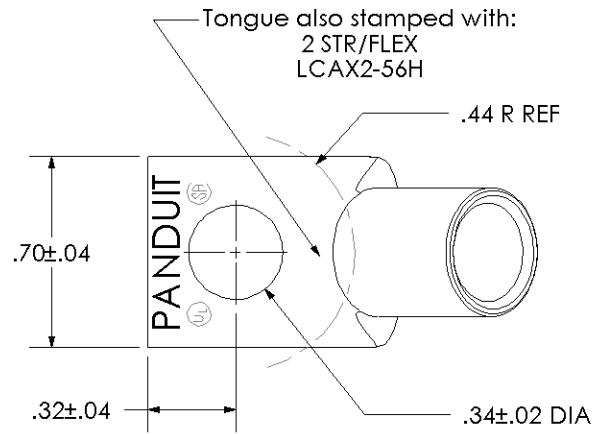

Material	High Conductivity Seamless Copper Tube
Plating	Electro-Tin
Wire Size	2 STR/FLEX
Wire Type	Stranded Copper: Class B & C, Compact, Class G, H, I, K, M, Locomotive
Wire Strip Length	11/16 in.
Stud Size	5/16 in.
UL Listed Wire Connector	Yes, for applications up to 35kv. Consult cable manufacturer for voltage stress relief instructions with applications greater than 2000 volts.
UL Temperature Rating	90° C
C.S.A Certified Wire Connector	Yes
Panduit Color Code on Barrel	BROWN
Panduit Die Index No. on Barrel	P33
Alternate Industry Die Index No. () on Barrel	(10)

CERTIFIED

LISTED Wire Connector

Color coded barrel markings

00	6/03	CJW	SAC	RELEASED	10850
REV	DATE	BY	CHK	DESCRIPTION	ECN

PANDUIT CORP. TINLEY PARK, ILLINOIS

LCAX2-56H-E
Copper Lug - One-Hole, Standard Flex Barrel, 45° Angle Tongue