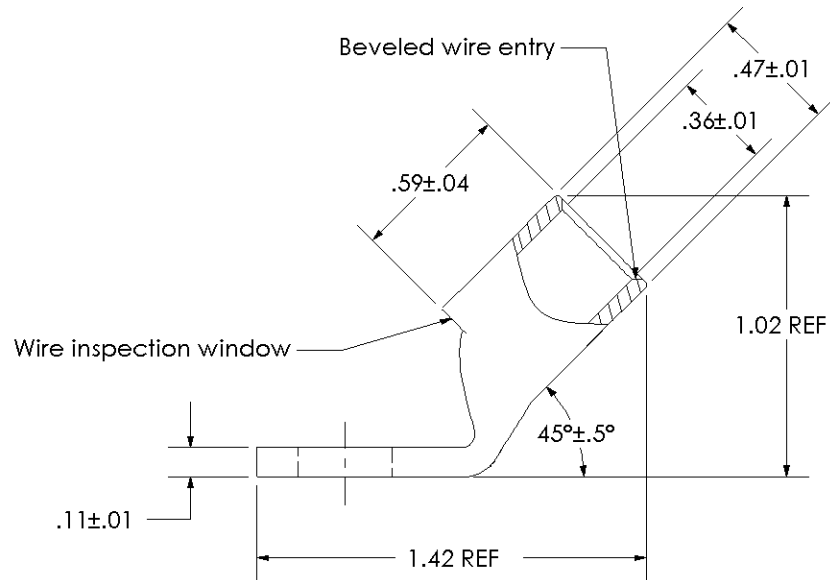

Material	High Conductivity Seamless Copper Tube
Plating	Electro-Tin
Wire Size	2 STR/FLEX
Wire Type	Stranded Copper: Class B & C, Compact, Class G, H, I, K, M, Locomotive
Wire Strip Length	11/16 in.
Stud Size	5/16 in.
UL Listed Wire Connector	Yes, for applications up to 35kv. Consult cable manufacturer for voltage stress relief instructions with applications greater than 2000 volts.
UL Temperature Rating	90° C
C.S.A Certified Wire Connector	Yes
Panduit Color Code on Barrel	BROWN
Panduit Die Index No. on Barrel	P33
Alternate Industry Die Index No. () on Barrel	(10)

CERTIFIED

LISTED Wire Connector

Color coded barrel markings

00	6/03	CJW	SAC	RELEASED	10850
REV	DATE	BY	CHK	DESCRIPTION	ECN

PANDUIT CORP. TINLEY PARK, ILLINOIS

LCAX2-56H-E
Copper Lug - One-Hole, Standard Flex Barrel, 45° Angle Tongue