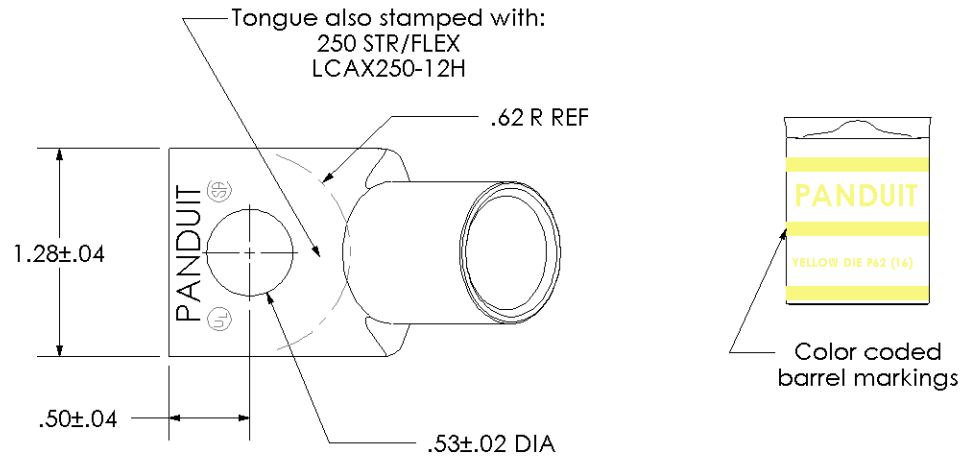

THIS COPY IS PROVIDED ON A RESTRICTED BASIS AND IS NOT TO BE USED IN ANY WAY DETRIMENTAL TO THE INTERESTS OF PANDUIT CORP.

Material	High Conductivity Seamless Copper Tube
Plating	Electro-Tin
Wire Size	250 STR/FLEX
Wire Type	Stranded Copper: Class G, H, I, K, M, Locomotive
Wire Strip Length	1-1/16 in.
Stud Size	1/2 in.
UL Listed Wire Connector	Yes, for applications up to 35kv. Consult cable manufacturer for voltage stress relief instructions with applications greater than 2000 volts.
UL Temperature Rating	90° C
C.S.A Certified Wire Connector	Yes
Panduit Color Code on Barrel	YELLOW
Panduit Die Index No. on Barrel	P62
Alternate Industry Die Index No. ( ) on Barrel	(16)

CERTIFIED

LISTED
Wire Connector

00	6/03	CJW	SAC	RELEASED	10850
REV	DATE	BY	CHK	DESCRIPTION	ECN

PANDUIT CORP. TINLEY PARK, ILLINOIS

LCAX250-12H-X
Copper Lug - One-Hole, Standard Flex Barrel, 45° Angle Tongue

SCALE
N/A

DRAWING NO / CAD FILE

LCAX250-12H-CUST