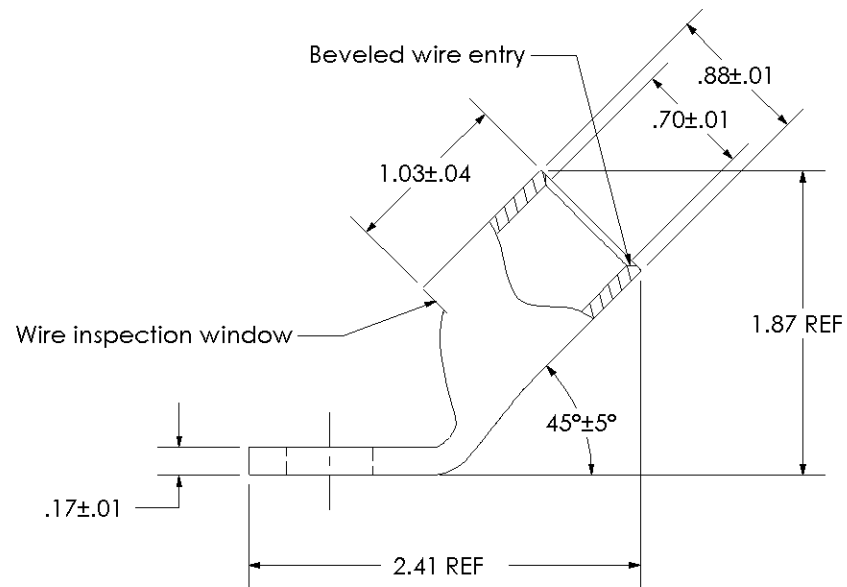

Material	High Conductivity Seamless Copper Tube
Plating	Electro-Tin
Wire Size	250 STR/FLEX
Wire Type	Stranded Copper: Class G, H, I, K, M, Locomotive
Wire Strip Length	1-1/16 in.
Stud Size	1/2 in.
UL Listed Wire Connector	Yes, for applications up to 35kv. Consult cable manufacturer for voltage stress relief instructions with applications greater than 2000 volts.
UL Temperature Rating	90° C
C.S.A Certified Wire Connector	Yes
Panduit Color Code on Barrel	YELLOW
Panduit Die Index No. on Barrel	P62
Alternate Industry Die Index No. () on Barrel	(16)

CERTIFIED

LISTED
Wire Connector

00	6/03	CJW	SAC	RELEASED	10850
REV	DATE	BY	CHK	DESCRIPTION	ECN

PANDUIT CORP. TINLEY PARK, ILLINOIS

LCAX250-12H-X
Copper Lug - One-Hole, Standard Flex Barrel, 45° Angle Tongue