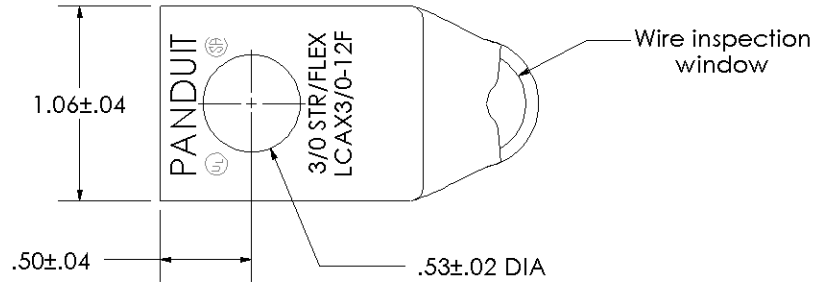

Material	High Conductivity Seamless Copper Tube
Plating	Electro-Tin
Wire Size	3/0 STR/FLEX
Wire Type	Stranded Copper: Class B & C, Compact, Class G, H, I, K, M, Locomotive
Wire Strip Length	1.0 in.
Stud Size	1/2 in.
UL Listed Wire Connector	Yes, for applications up to 35kv. Consult cable manufacturer for voltage stress relief instructions with applications greater than 2000 volts.
UL Temperature Rating	90° C
C.S.A Certified Wire Connector	Yes
Panduit Color Code on Barrel	ORANGE
Panduit Die Index No. on Barrel	P50
Alternate Industry Die Index No. () on Barrel	(14)