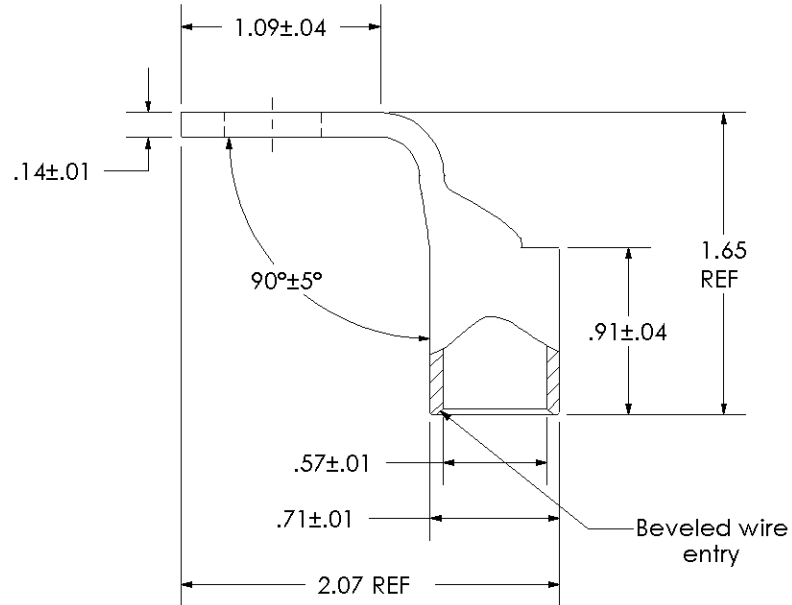

Material	High Conductivity Seamless Copper Tube
Plating	Electro-Tin
Wire Size	3/0 STR/FLEX
Wire Type	Stranded Copper: Class B & C, Compact, Class G, H, I, K, M, Locomotive
Wire Strip Length	1.0 in.
Stud Size	1/2 in.
UL Listed Wire Connector	Yes, for applications up to 35kv. Consult cable manufacturer for voltage stress relief instructions with applications greater than 2000 volts.
UL Temperature Rating	90° C
C.S.A Certified Wire Connector	Yes
Panduit Color Code on Barrel	ORANGE
Panduit Die Index No. on Barrel	P50
Alternate Industry Die Index No. () on Barrel	(14)

00	6/03	CJW	SAC	RELEASED	10850
REV	DATE	BY	CHK	DESCRIPTION	ECN

PANDUIT CORP. TINLEY PARK, ILLINOIS

LCAX3/0-12F-X
Copper Lug - One-Hole, Standard Flex Barrel, 90° Angle Tongue

SCALE N/A

DRAWING NO / CAD FILE