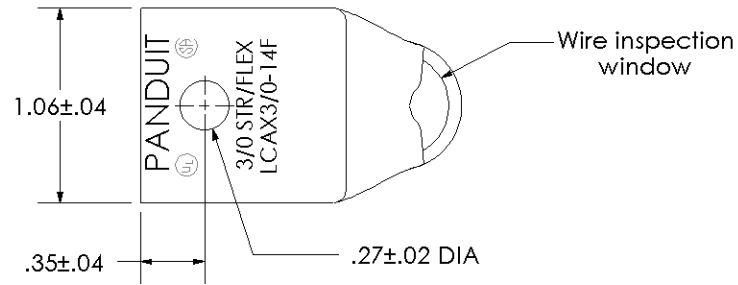

Material	High Conductivity Seamless Copper Tube
Plating	Electro-Tin
Wire Size	3/0 STR/FLEX
Wire Type	Stranded Copper: Class B & C, Compact, Class G, H, I, K, M, Locomotive
Wire Strip Length	1.0 in.
Stud Size	1/4 in.
UL Listed Wire Connector	Yes, for applications up to 35kv. Consult cable manufacturer for voltage stress relief instructions with applications greater than 2000 volts.
UL Temperature Rating	90° C
C.S.A Certified Wire Connector	Yes
Panduit Color Code on Barrel	ORANGE
Panduit Die Index No. on Barrel	P50
Alternate Industry Die Index No. () on Barrel	(14)