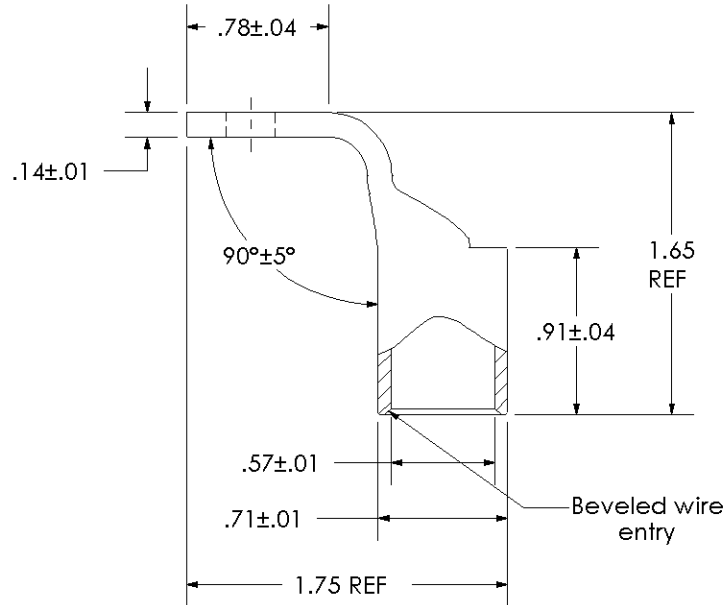

Material	High Conductivity Seamless Copper Tube
Plating	Electro-Tin
Wire Size	3/0 STR/FLEX
Wire Type	Stranded Copper: Class B & C, Compact, Class G, H, I, K, M, Locomotive
Wire Strip Length	1.0 in.
Stud Size	1/4 in.
UL Listed Wire Connector	Yes, for applications up to 35kv. Consult cable manufacturer for voltage stress relief instructions with applications greater than 2000 volts.
UL Temperature Rating	90° C
C.S.A Certified Wire Connector	Yes
Panduit Color Code on Barrel	ORANGE
Panduit Die Index No. on Barrel	P50
Alternate Industry Die Index No. () on Barrel	(14)

00	6/03	CJW	SAC	RELEASED	10850
REV	DATE	BY	CHK	DESCRIPTION	ECN

PANDUIT CORP. TINLEY PARK, ILLINOIS

LCAX3/0-14F-X
Copper Lug - One-Hole, Standard Flex Barrel, 90° Angle Tongue

SCALE N/A

DRAWING NO / CAD FILE