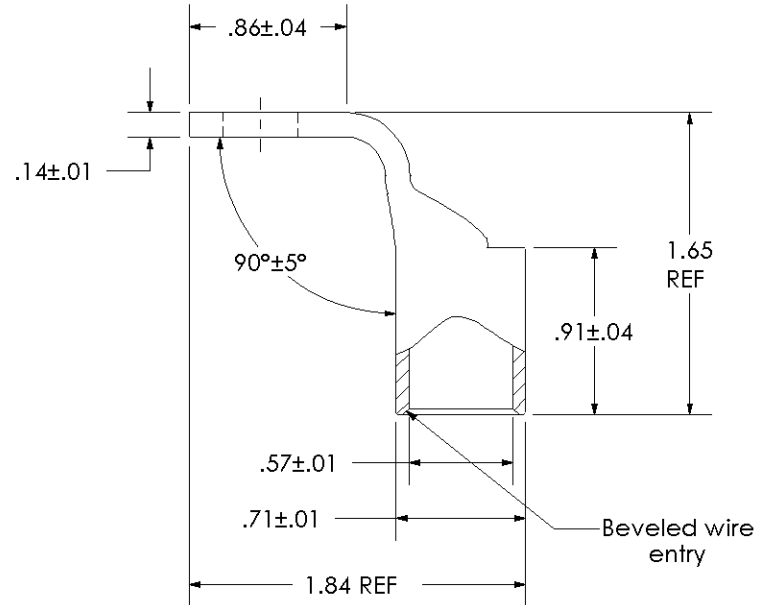

Material	High Conductivity Seamless Copper Tube
Plating	Electro-Tin
Wire Size	3/0 STR/FLEX
Wire Type	Stranded Copper: Class B & C, Compact, Class G, H, I, K, M, Locomotive
Wire Strip Length	1.0 in.
Stud Size	3/8 in.
UL Listed Wire Connector	Yes, for applications up to 35kv. Consult cable manufacturer for voltage stress relief instructions with applications greater than 2000 volts.
UL Temperature Rating	90° C
C.S.A Certified Wire Connector	Yes
Panduit Color Code on Barrel	ORANGE
Panduit Die Index No. on Barrel	P50
Alternate Industry Die Index No. () on Barrel	(14)

00	6/03	CJW	SAC	RELEASED	10850
REV	DATE	BY	CHK	DESCRIPTION	ECN

PANDUIT CORP. TINLEY PARK, ILLINOIS

LCAX3/0-38F-X
Copper Lug - One-Hole, Standard Flex Barrel, 90° Angle Tongue

SCALE N/A

DRAWING NO / CAD FILE