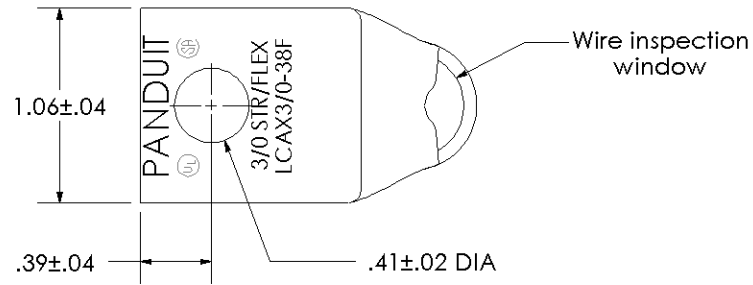

Material	High Conductivity Seamless Copper Tube
Plating	Electro-Tin
Wire Size	3/0 STR/FLEX
Wire Type	Stranded Copper: Class B & C, Compact, Class G, H, I, K, M, Locomotive
Wire Strip Length	1.0 in.
Stud Size	3/8 in.
UL Listed Wire Connector	Yes, for applications up to 35kv. Consult cable manufacturer for voltage stress relief instructions with applications greater than 2000 volts.
UL Temperature Rating	90° C
C.S.A Certified Wire Connector	Yes
Panduit Color Code on Barrel	ORANGE
Panduit Die Index No. on Barrel	P50
Alternate Industry Die Index No. () on Barrel	(14)