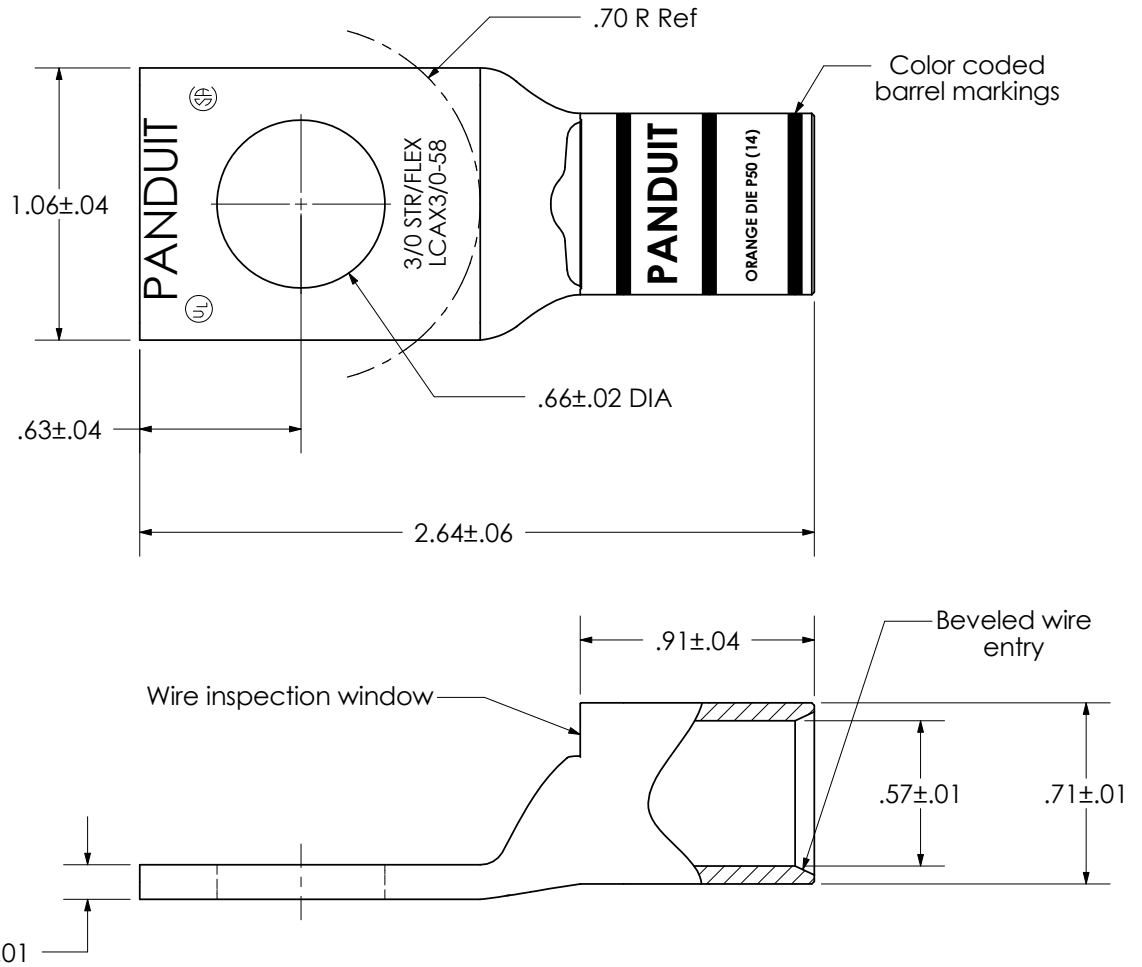

Material	High Conductivity Seamless Copper Tube
Plating	Electro-Tin
Wire Size	3/0 STR/FLEX
Wire Type	Stranded Copper: Class B & C, Compact, Class G, H, I, K, M, Locomotive
Wire Strip Length	1.0 in.
Stud Size	5/8 in.
UL Listed Wire Connector	Yes, for applications up to 35kv. Consult cable manufacturer for voltage stress relief instructions with applications greater than 2000 volts.
UL Temperature Rating	90° C
C.S.A Certified Wire Connector	Yes
Panduit Color Code on Barrel	ORANGE
Panduit Die Index No. on Barrel	P50
Alternate Industry Die Index No. () on Barrel	(14)

REV	DATE	BY	CHK	DESCRIPTION	ECN	SCALE	DRAWING NO / CAD FILE
01	7/10	JHNU	JHNU	TONGUE WIDTH WAS 1.19, THICKNESS WAS .16		N/A	LCAX3_0-58-CUST

PANDUIT CORP. TINLEY PARK, ILLINOIS

LCAX3/0-58-X
Copper Lug - One-Hole, Standard Flex Barrel