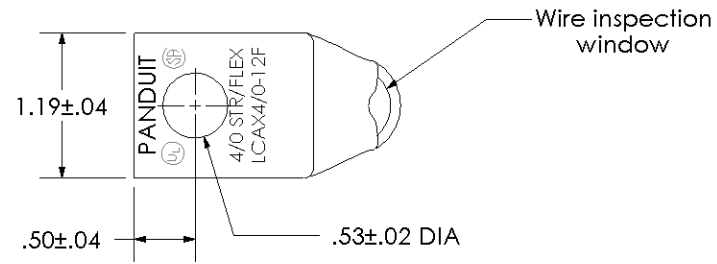

Material	High Conductivity Seamless Copper Tube
Plating	Electro-Tin
Wire Size	4/0 STR/FLEX
Wire Type	Stranded Copper: Class B & C, Compact, Class G, H, I, K, M, Locomotive
Wire Strip Length	1-1/16 in.
Stud Size	1/2 in.
UL Listed Wire Connector	Yes, for applications up to 35kv. Consult cable manufacturer for voltage stress relief instructions with applications greater than 2000 volts.
UL Temperature Rating	90° C
C.S.A Certified Wire Connector	Yes
Panduit Color Code on Barrel	PURPLE
Panduit Die Index No. on Barrel	P54
Alternate Industry Die Index No. () on Barrel	(15)