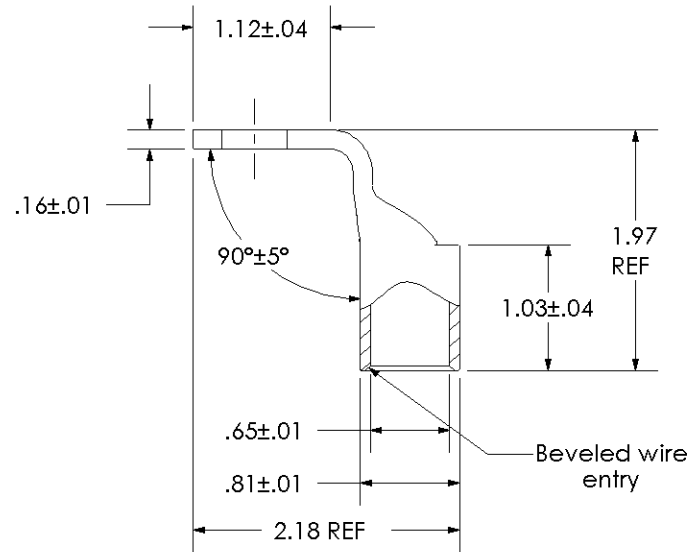

Material	High Conductivity Seamless Copper Tube
Plating	Electro-Tin
Wire Size	4/0 STR/FLEX
Wire Type	Stranded Copper: Class B & C, Compact, Class G, H, I, K, M, Locomotive
Wire Strip Length	1-1/16 in.
Stud Size	1/2 in.
UL Listed Wire Connector	Yes, for applications up to 35kv. Consult cable manufacturer for voltage stress relief instructions with applications greater than 2000 volts.
UL Temperature Rating	90° C
C.S.A Certified Wire Connector	Yes
Panduit Color Code on Barrel	PURPLE
Panduit Die Index No. on Barrel	P54
Alternate Industry Die Index No. () on Barrel	(15)

00	6/03	CJW	SAC	RELEASED	10850
REV	DATE	BY	CHK	DESCRIPTION	ECN

PANDUIT CORP. TINLEY PARK, ILLINOIS

LCAX4/0-12F-X
Copper Lug - One-Hole, Standard Flex Barrel, 90° Angle Tongue

SCALE N/A

DRAWING NO / CAD FILE