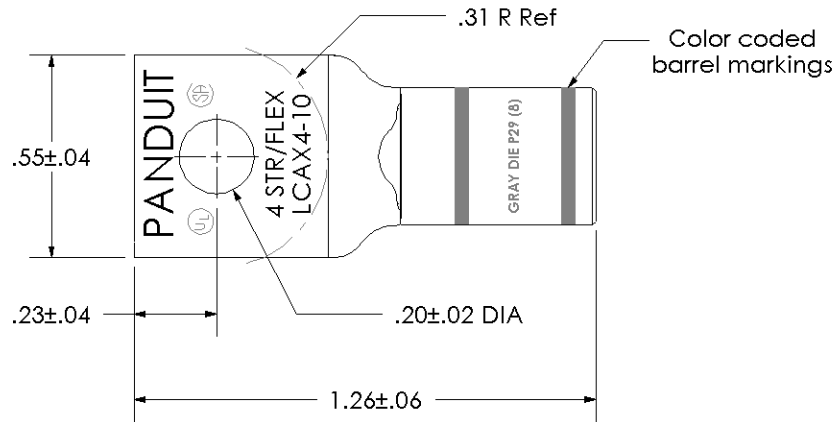

Material	High Conductivity Seamless Copper Tube
Plating	Electro-Tin
Wire Size	4 STR/FLEX (ALL), 3 & 5 FLEX*
Wire Type	Stranded Copper: Class B & C, Compact, Class G, H, I, K, M, Locomotive (*Locomotive only)
Wire Strip Length	5/8 in.
Stud Size	#10
UL Listed Wire Connector	Yes, for applications up to 35kv. Consult cable manufacturer for voltage stress relief instructions with applications greater than 2000 volts.
UL Temperature Rating	90° C
C.S.A Certified Wire Connector	Yes
Panduit Color Code on Barrel	GRAY
Panduit Die Index No. on Barrel	P29
Alternate Industry Die Index No. () on Barrel	(8)