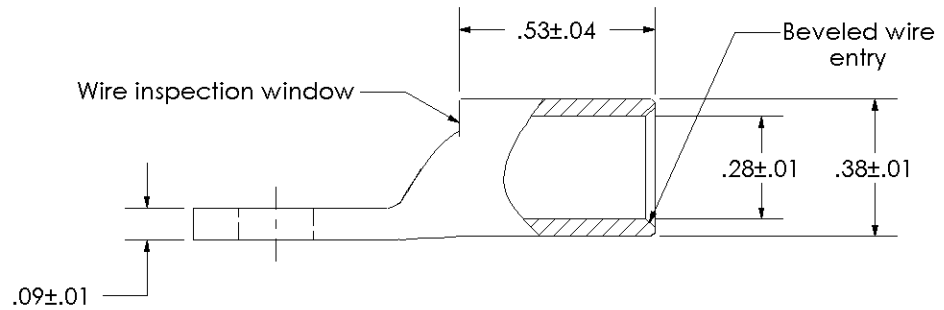

Material	High Conductivity Seamless Copper Tube
Plating	Electro-Tin
Wire Size	4 STR/FLEX (ALL), 3 & 5 FLEX*
Wire Type	Stranded Copper: Class B & C, Compact, Class G, H, I, K, M, Locomotive (*Locomotive only)
Wire Strip Length	5/8 in.
Stud Size	#10
UL Listed Wire Connector	Yes, for applications up to 35kv. Consult cable manufacturer for voltage stress relief instructions with applications greater than 2000 volts.
UL Temperature Rating	90° C
C.S.A Certified Wire Connector	Yes
Panduit Color Code on Barrel	GRAY
Panduit Die Index No. on Barrel	P29
Alternate Industry Die Index No. () on Barrel	(8)