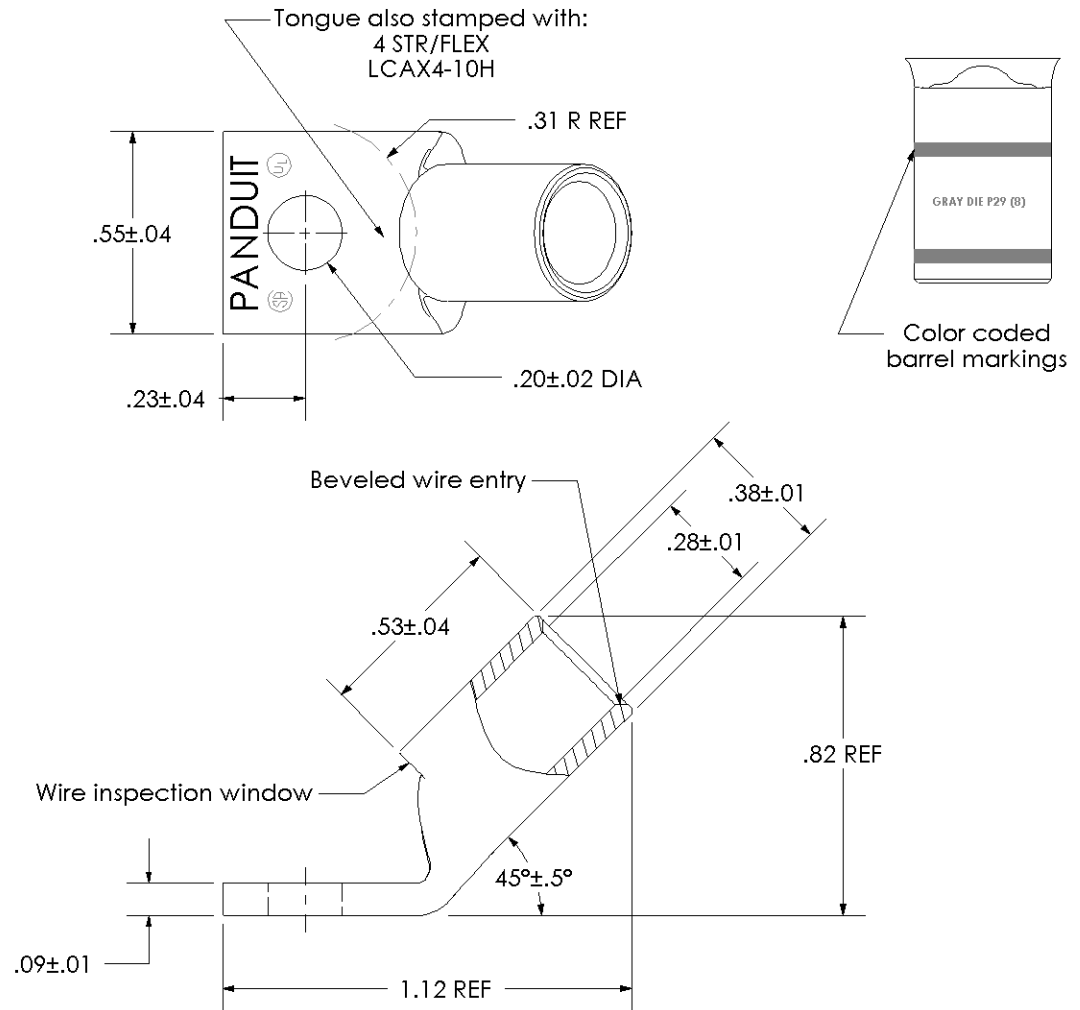

Material	High Conductivity Seamless Copper Tube
Plating	Electro-Tin
Wire Size	4 STR/FLEX (ALL), 3 & 5 FLEX*
Wire Type	Stranded Copper: Class B & C, Compact, Class G, H, I, K, M, Locomotive (*Locomotive only)
Wire Strip Length	5/8 in.
Stud Size	#10
UL Listed Wire Connector	Yes, for applications up to 35kv. Consult cable manufacturer for voltage stress relief instructions with applications greater than 2000 volts.
UL Temperature Rating	90° C
C.S.A Certified Wire Connector	Yes
Panduit Color Code on Barrel	GRAY
Panduit Die Index No. on Barrel	P29
Alternate Industry Die Index No. () on Barrel	(8)

CERTIFIED

LISTED Wire Connector

01	3/04	KLFU	TLCO	WIRE SIZE WAS: 4 STR/FLEX ADDED 3 & 5 FLEX, LOCOMOTIVE ONLY * NOTE	11610
REV	DATE	BY	CHK	DESCRIPTION	ECN

PANDUIT CORP. TINLEY PARK, ILLINOIS

LCAX4-10H-L
Copper Lug - One-Hole, Standard Flex Barrel, 45° Angle Tongue