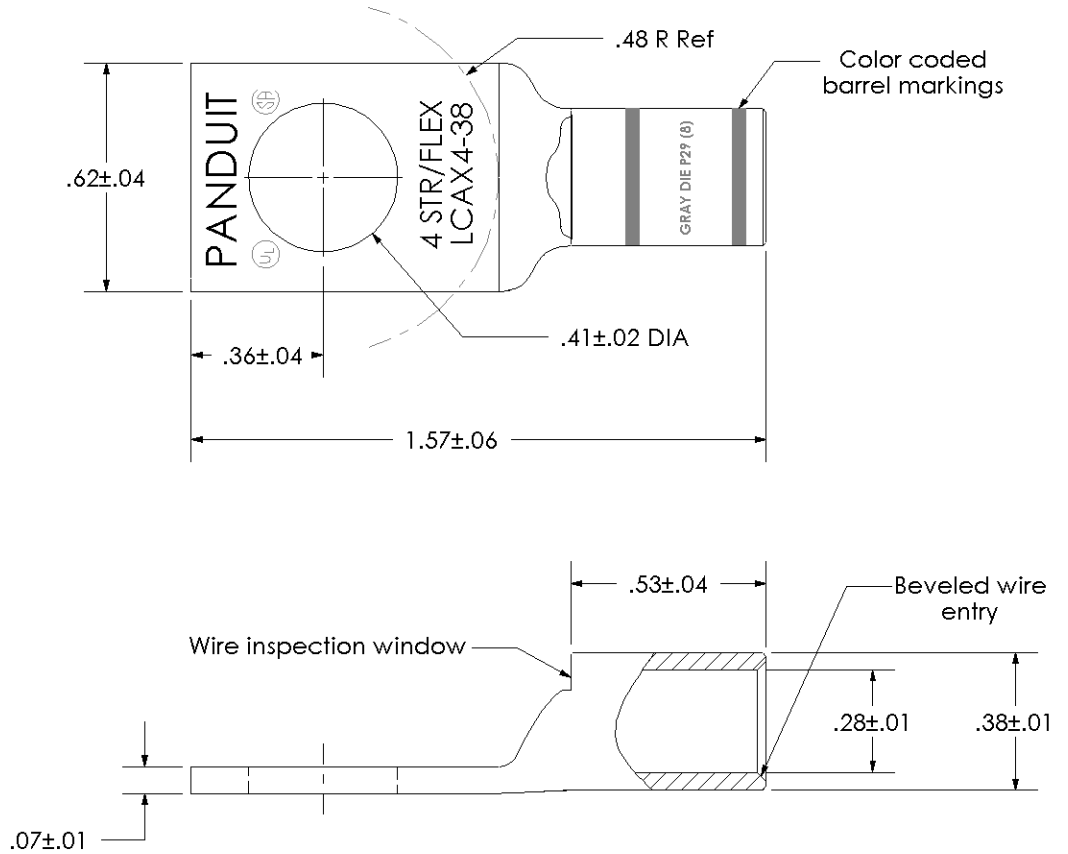

Material	High Conductivity Seamless Copper Tube
Plating	Electro-Tin
Wire Size	4 STR/FLEX (ALL), 3 & 5 FLEX*
Wire Type	Stranded Copper: Class B & C, Compact, Class G, H, I, K, M, Locomotive (*Locomotive only)
Wire Strip Length	5/8 in.
Stud Size	3/8 in.
UL Listed Wire Connector	Yes, for applications up to 35kv. Consult cable manufacturer for voltage stress relief instructions with applications greater than 2000 volts.
UL Temperature Rating	90° C
C.S.A Certified Wire Connector	Yes
Panduit Color Code on Barrel	GRAY
Panduit Die Index No. on Barrel	P29
Alternate Industry Die Index No. () on Barrel	(8)