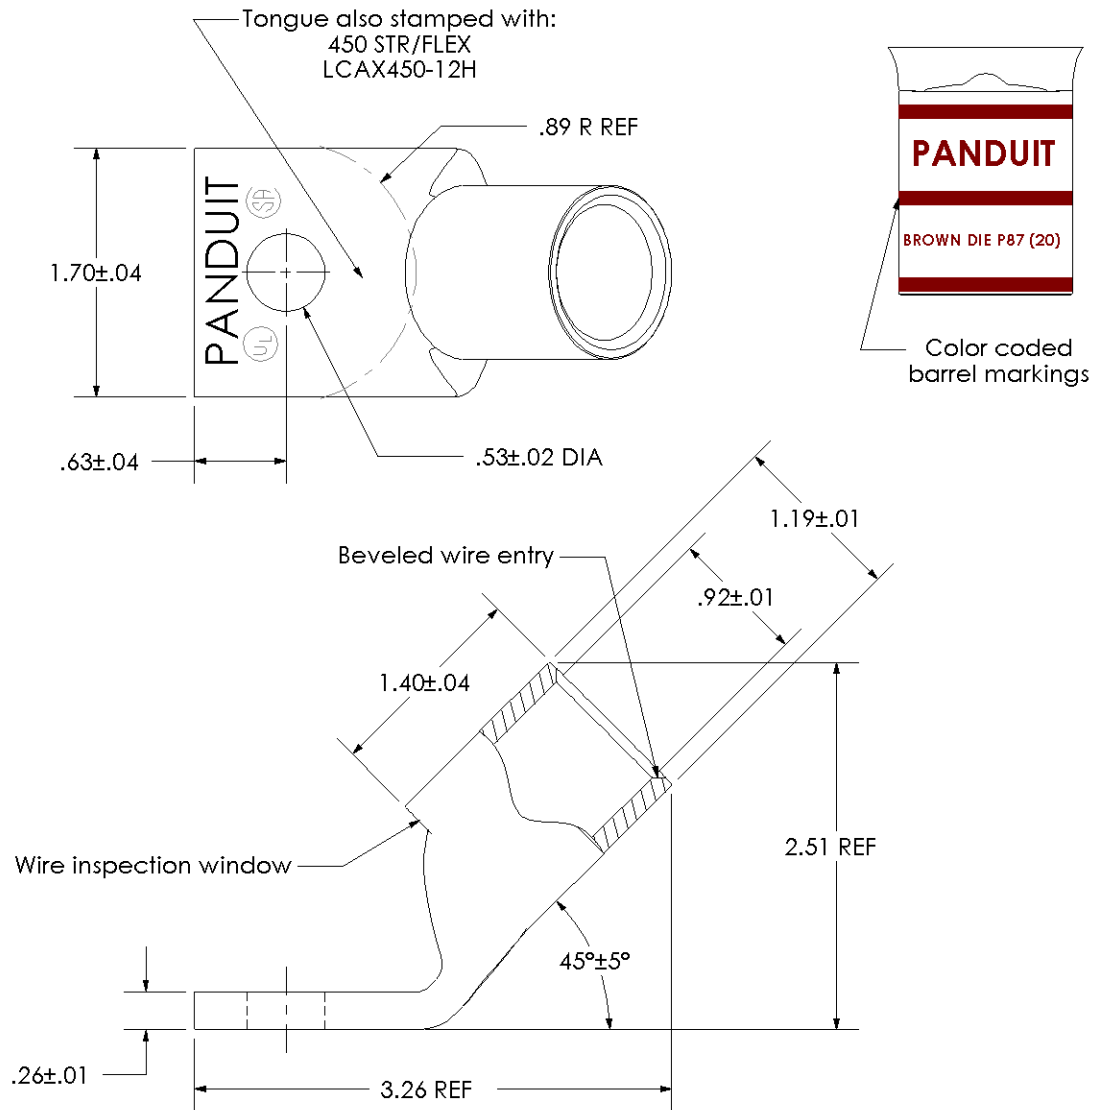

THIS COPY IS PROVIDED ON A RESTRICTED BASIS AND IS NOT TO BE USED IN ANY WAY DETRIMENTAL TO THE INTERESTS OF PANDUIT CORP.

Material	High Conductivity Seamless Copper Tube
Plating	Electro-Tin
Wire Size	450 STR/FLEX
Wire Type	Stranded Copper: Class G, H, I, K, M, Locomotive
Wire Strip Length	1-7/16 in.
Stud Size	1/2 in.
UL Listed Wire Connector	Yes, for applications up to 35kv. Consult cable manufacturer for voltage stress relief instructions with applications greater than 2000 volts.
UL Temperature Rating	90° C
C.S.A Certified Wire Connector	Yes
Panduit Color Code on Barrel	BROWN
Panduit Die Index No. on Barrel	P87
Alternate Industry Die Index No. ( ) on Barrel	(20)

CERTIFIED

LISTED Wire Connector

00	6/03	SAC	SAC	RELEASED	10850
REV	DATE	BY	CHK	DESCRIPTION	ECN

PANDUIT CORP. TINLEY PARK, ILLINOIS

LCAX450-12H-6
Copper Lug - One-Hole, Standard Flex Barrel, 45° Angle Tongue

SCALE N/A DRAWING NO / CAD FILE LCAX450-12H-CUST