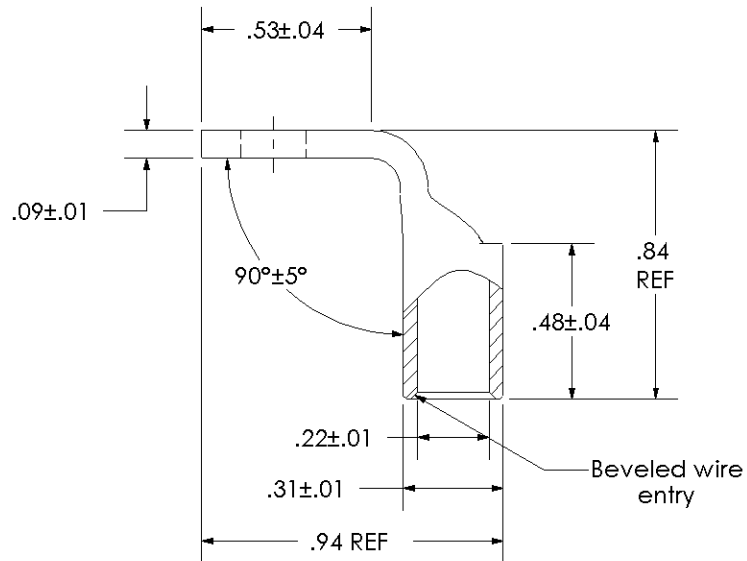

THIS COPY IS PROVIDED ON A RESTRICTED BASIS AND IS NOT TO BE USED IN ANY WAY DETRIMENTAL TO THE INTERESTS OF PANDUIT CORP.

Material	High Conductivity Seamless Copper Tube
Plating	Electro-Tin
Wire Size	6 STR/FLEX
Wire Type	Stranded Copper: Class B & C, Compact, Class G, H, I, K, M, Locomotive
Wire Strip Length	9/16 in.
Stud Size	#10
UL Listed Wire Connector	Yes, for applications up to 35kv. Consult cable manufacturer for voltage stress relief instructions with applications greater than 2000 volts.
UL Temperature Rating	90° C
C.S.A Certified Wire Connector	Yes
Panduit Color Code on Barrel	BLUE
Panduit Die Index No. on Barrel	P24
Alternate Industry Die Index No. ( ) on Barrel	(7)

00	6/03	CJW	SAC	RELEASED	10850
REV	DATE	BY	CHK	DESCRIPTION	ECN

**PANDUIT CORP. TINLEY PARK, ILLINOIS**

LCAX6-10F-L  
Copper Lug - One-Hole, Standard Flex Barrel, 90° Angle Tongue

SCALE N/A DRAWING NO / CAD FILE LCAX6-10F-CUST