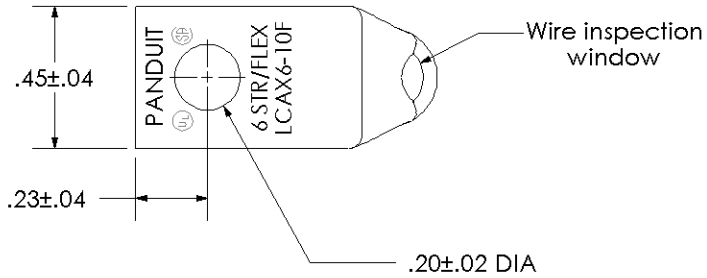

THIS COPY IS PROVIDED ON A RESTRICTED BASIS AND IS NOT TO BE USED IN ANY WAY DETRIMENTAL TO THE INTERESTS OF PANDUIT CORP.

Material	High Conductivity Seamless Copper Tube
Plating	Electro-Tin
Wire Size	6 STR/FLEX
Wire Type	Stranded Copper: Class B & C, Compact, Class G, H, I, K, M, Locomotive
Wire Strip Length	9/16 in.
Stud Size	#10
UL Listed Wire Connector	Yes, for applications up to 35kv. Consult cable manufacturer for voltage stress relief instructions with applications greater than 2000 volts.
UL Temperature Rating	90° C
C.S.A Certified Wire Connector	Yes
Panduit Color Code on Barrel	BLUE
Panduit Die Index No. on Barrel	P24
Alternate Industry Die Index No. ( ) on Barrel	(7)