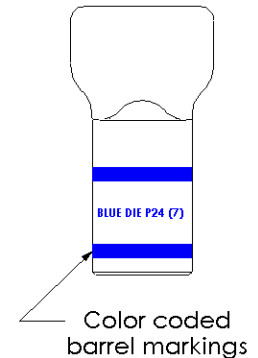

THIS COPY IS PROVIDED ON A RESTRICTED BASIS AND IS NOT TO BE USED IN ANY WAY DETRIMENTAL TO THE INTERESTS OF PANDUIT CORP.

Material	High Conductivity Seamless Copper Tube
Plating	Electro-Tin
Wire Size	6 STR/FLEX
Wire Type	Stranded Copper: Class B & C, Compact, Class G, H, I, K, M, Locomotive
Wire Strip Length	9/16 in.
Stud Size	#10
UL Listed Wire Connector	Yes, for applications up to 35kv. Consult cable manufacturer for voltage stress relief instructions with applications greater than 2000 volts.
UL Temperature Rating	90° C
C.S.A Certified Wire Connector	Yes
Panduit Color Code on Barrel	BLUE
Panduit Die Index No. on Barrel	P24
Alternate Industry Die Index No. ( ) on Barrel	(7)

00	6/03	CJW	SAC	RELEASED	10850
REV	DATE	BY	CHK	DESCRIPTION	ECN

**PANDUIT CORP. TINLEY PARK, ILLINOIS**

LCAX6-10F-L  
Copper Lug - One-Hole, Standard Flex Barrel, 90° Angle Tongue

SCALE N/A DRAWING NO / CAD FILE LCAX6-10F-CUST