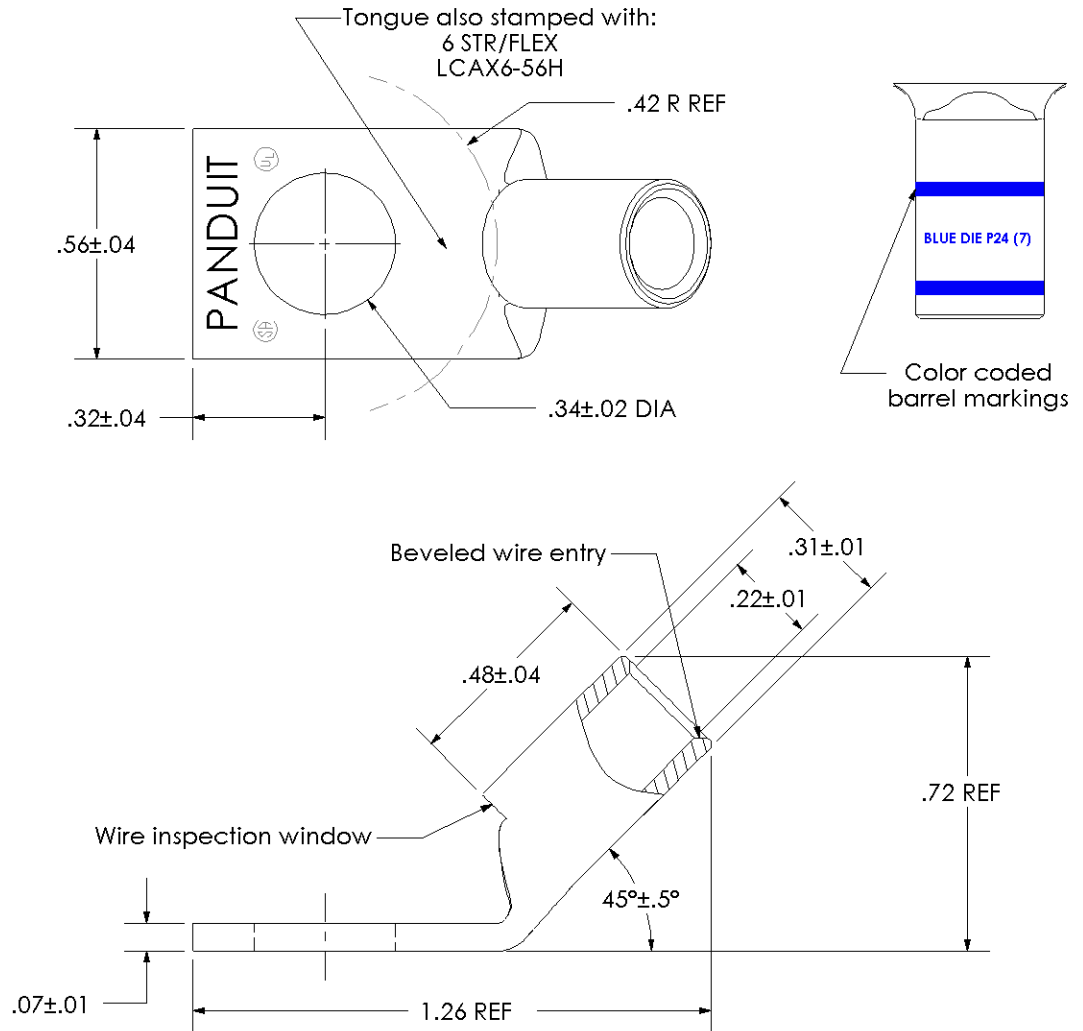

THIS COPY IS PROVIDED ON A RESTRICTED BASIS AND IS NOT TO BE USED IN ANY WAY DETRIMENTAL TO THE INTERESTS OF PANDUIT CORP.

Material	High Conductivity Seamless Copper Tube
Plating	Electro-Tin
Wire Size	6 STR/FLEX
Wire Type	Stranded Copper: Class B & C, Compact, Class G, H, I, K, M, Locomotive
Wire Strip Length	9/16 in.
Stud Size	5/16 in.
UL Listed Wire Connector	Yes, for applications up to 35kv. Consult cable manufacturer for voltage stress relief instructions with applications greater than 2000 volts.
UL Temperature Rating	90° C
C.S.A Certified Wire Connector	Yes
Panduit Color Code on Barrel	BLUE
Panduit Die Index No. on Barrel	P24
Alternate Industry Die Index No. ( ) on Barrel	(7)