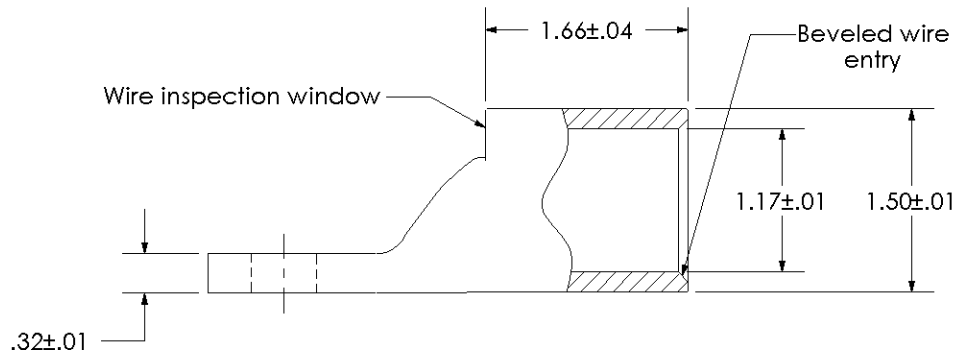

Material	High Conductivity Seamless Copper Tube
Plating	Electro-Tin
Wire Size	750 STR/FLEX
Wire Type	Stranded Copper: Locomotive
Wire Strip Length	1-3/4 in.
Stud Size	1/2 in.
UL Listed Wire Connector	Yes, for applications up to 35kv. Consult cable manufacturer for voltage stress relief instructions with applications greater than 2000 volts.
UL Temperature Rating	90° C
C.S.A Certified Wire Connector	Yes
Panduit Color Code on Barrel	YELLOW
Panduit Die Index No. on Barrel	P115
Alternate Industry Die Index No. () on Barrel	L115)