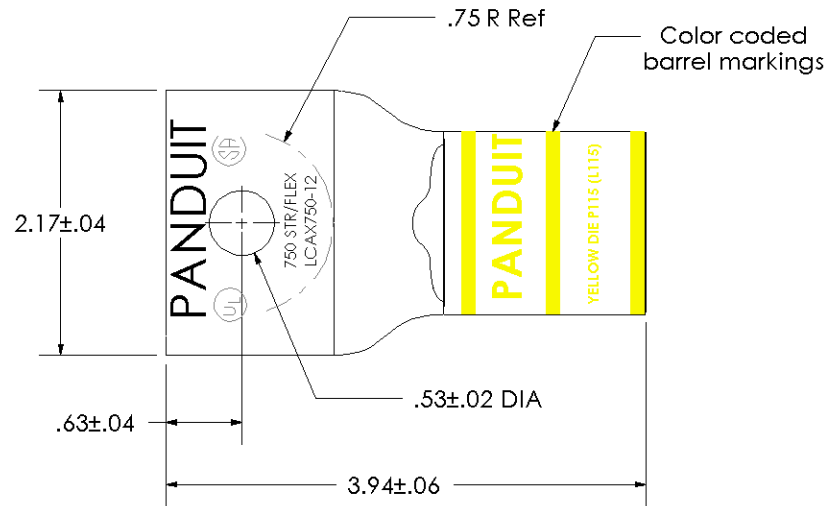

Material	High Conductivity Seamless Copper Tube
Plating	Electro-Tin
Wire Size	750 STR/FLEX
Wire Type	Stranded Copper: Locomotive
Wire Strip Length	1-3/4 in.
Stud Size	1/2 in.
UL Listed Wire Connector	Yes, for applications up to 35kv. Consult cable manufacturer for voltage stress relief instructions with applications greater than 2000 volts.
UL Temperature Rating	90° C
C.S.A Certified Wire Connector	Yes
Panduit Color Code on Barrel	YELLOW
Panduit Die Index No. on Barrel	P115
Alternate Industry Die Index No. () on Barrel	L115)