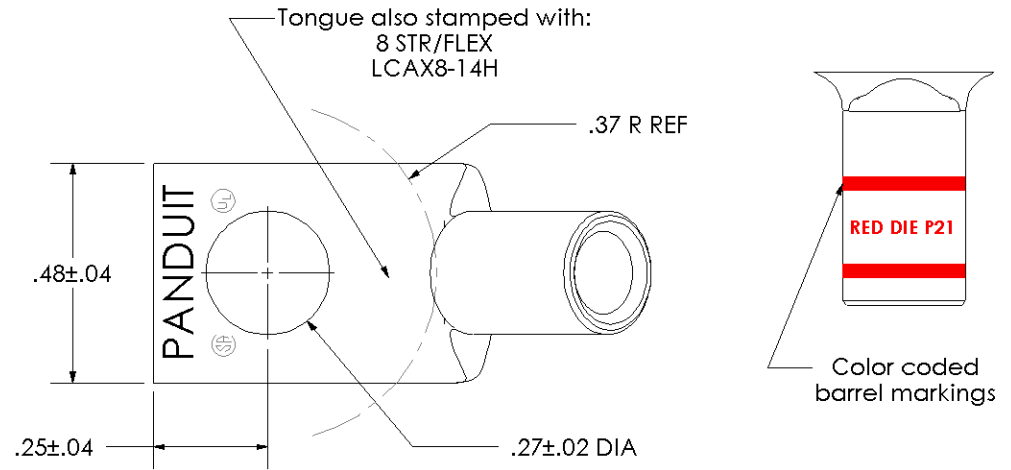

THIS COPY IS PROVIDED ON A RESTRICTED BASIS AND IS NOT TO BE USED IN ANY WAY DETRIMENTAL TO THE INTERESTS OF PANDUIT CORP.

Material	High Conductivity Seamless Copper Tube
Plating	Electro-Tin
Wire Size	8 STR/FLEX
Wire Type	Stranded Copper: Class B & C, Compact, Class G, H, I, K, M, Locomotive
Wire Strip Length	1/2 in.
Stud Size	1/4 in.
UL Listed Wire Connector	Yes, for applications up to 35kv. Consult cable manufacturer for voltage stress relief instructions with applications greater than 2000 volts.
UL Temperature Rating	90° C
C.S.A Certified Wire Connector	Yes
Panduit Color Code on Barrel	RED
Panduit Die Index No. on Barrel	P21
Alternate Industry Die Index No. ( ) on Barrel	N/A

CERTIFIED

LISTED Wire Connector

01	7/03	TLCOTLCO	REMOVE PANDUIT FROM BARREL MARKINGS	10918	
REV	DATE	BY	CHK	DESCRIPTION	ECN

PANDUIT CORP. TINLEY PARK, ILLINOIS

LCAX8-14H-L
Copper Lug - One-Hole, Standard Flex Barrel, 45° Angle Tongue

SCALE N/A DRAWING NO / CAD FILE LCAX8-14H-CUST