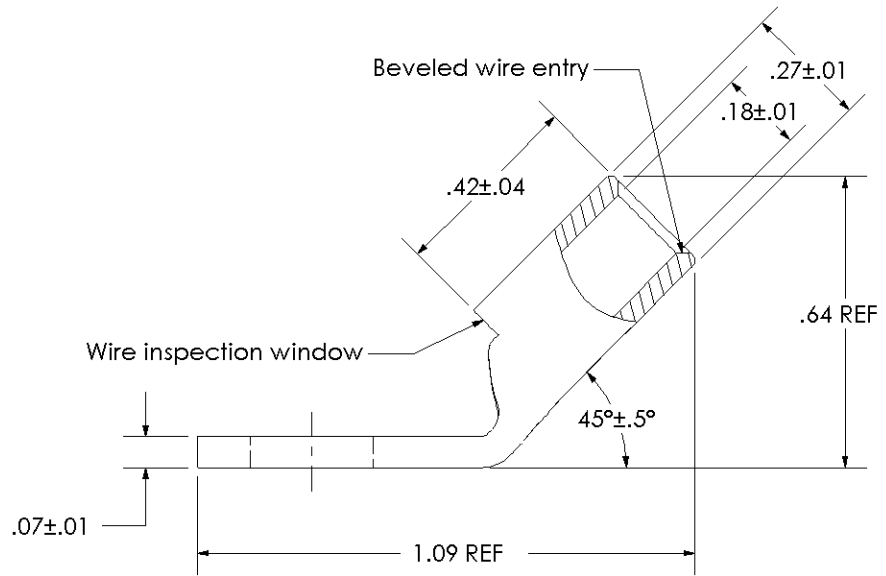

THIS COPY IS PROVIDED ON A RESTRICTED BASIS AND IS NOT TO BE USED IN ANY WAY DETRIMENTAL TO THE INTERESTS OF PANDUIT CORP.

Material	High Conductivity Seamless Copper Tube
Plating	Electro-Tin
Wire Size	8 STR/FLEX
Wire Type	Stranded Copper: Class B & C, Compact, Class G, H, I, K, M, Locomotive
Wire Strip Length	1/2 in.
Stud Size	1/4 in.
UL Listed Wire Connector	Yes, for applications up to 35kv. Consult cable manufacturer for voltage stress relief instructions with applications greater than 2000 volts.
UL Temperature Rating	90° C
C.S.A Certified Wire Connector	Yes
Panduit Color Code on Barrel	RED
Panduit Die Index No. on Barrel	P21
Alternate Industry Die Index No. ( ) on Barrel	N/A

CERTIFIED

LISTED Wire Connector

01	7/03	TLCOTLCO	REMOVE PANDUIT FROM BARREL MARKINGS	10918	
REV	DATE	BY	CHK	DESCRIPTION	ECN

PANDUIT CORP. TINLEY PARK, ILLINOIS

LCAX8-14H-L
Copper Lug - One-Hole, Standard Flex Barrel, 45° Angle Tongue

SCALE N/A DRAWING NO / CAD FILE LCAX8-14H-CUST