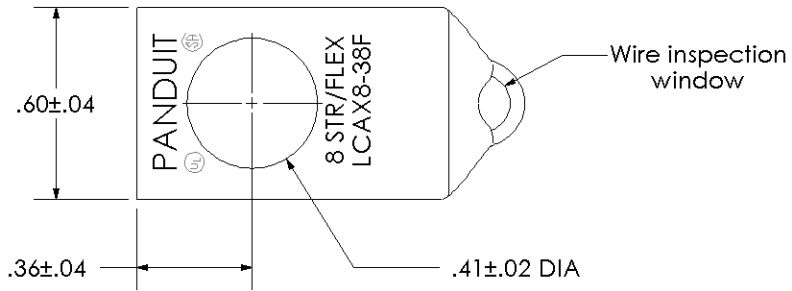

Material	High Conductivity Seamless Copper Tube
Plating	Electro-Tin
Wire Size	8 STR/FLEX
Wire Type	Stranded Copper: Class B & C, Compact, Class G, H, I, K, M, Locomotive
Wire Strip Length	1/2 in.
Stud Size	3/8 in.
UL Listed Wire Connector	Yes, for applications up to 35kv. Consult cable manufacturer for voltage stress relief instructions with applications greater than 2000 volts.
UL Temperature Rating	90° C
C.S.A Certified Wire Connector	Yes
Panduit Color Code on Barrel	RED
Panduit Die Index No. on Barrel	P21
Alternate Industry Die Index No. () on Barrel	N/A