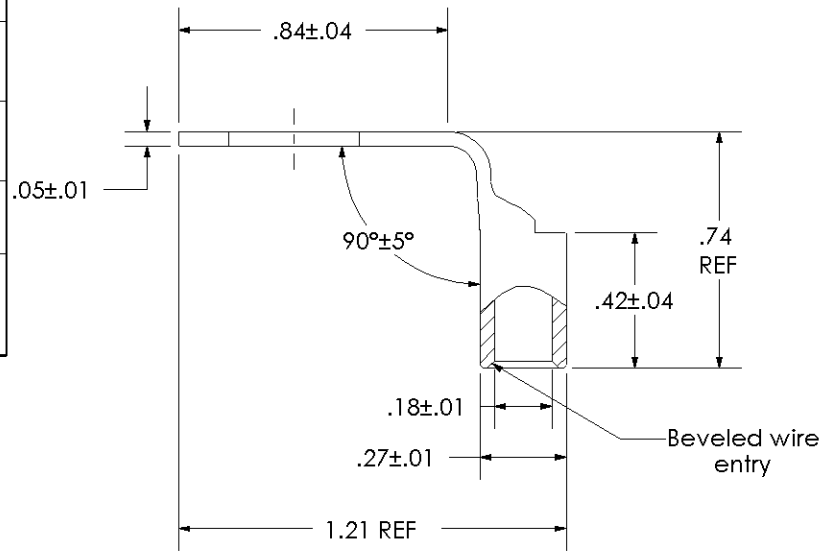

Material	High Conductivity Seamless Copper Tube
Plating	Electro-Tin
Wire Size	8 STR/FLEX
Wire Type	Stranded Copper: Class B & C, Compact, Class G, H, I, K, M, Locomotive
Wire Strip Length	1/2 in.
Stud Size	3/8 in.
UL Listed Wire Connector	Yes, for applications up to 35kv. Consult cable manufacturer for voltage stress relief instructions with applications greater than 2000 volts.
UL Temperature Rating	90° C
C.S.A Certified Wire Connector	Yes
Panduit Color Code on Barrel	RED
Panduit Die Index No. on Barrel	P21
Alternate Industry Die Index No. () on Barrel	N/A

00	6/03	CJW	SAC	RELEASED	10850
REV	DATE	BY	CHK	DESCRIPTION	ECN

PANDUIT CORP. TINLEY PARK, ILLINOIS

LCAX8-38F-L
Copper Lug - One-Hole, Standard Flex Barrel, 90° Angle Tongue

SCALE N/A

DRAWING NO / CAD FILE