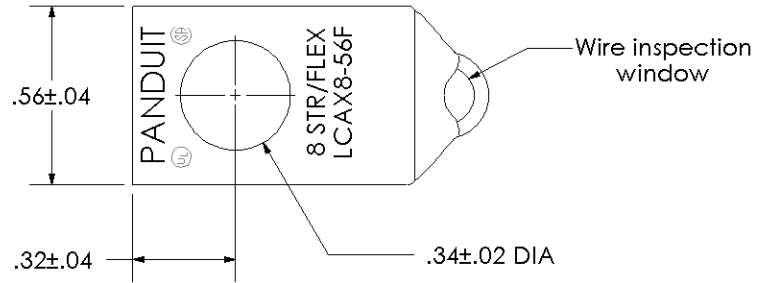

| | |
|--|--|
| Material | High Conductivity Seamless Copper Tube |
| Plating | Electro-Tin |
| Wire Size | 8 STR/FLEX |
| Wire Type | Stranded Copper: Class B & C, Compact, Class G, H, I, K, M, Locomotive |
| Wire Strip Length | 1/2 in. |
| Stud Size | 5/16 in. |
| UL Listed Wire Connector | Yes, for applications up to 35kv. Consult cable manufacturer for voltage stress relief instructions with applications greater than 2000 volts. |
| UL Temperature Rating | 90° C |
| C.S.A Certified Wire Connector | Yes |
| Panduit Color Code on Barrel | RED |
| Panduit Die Index No. on Barrel | P21 |
| Alternate Industry Die Index No. () on Barrel | N/A |