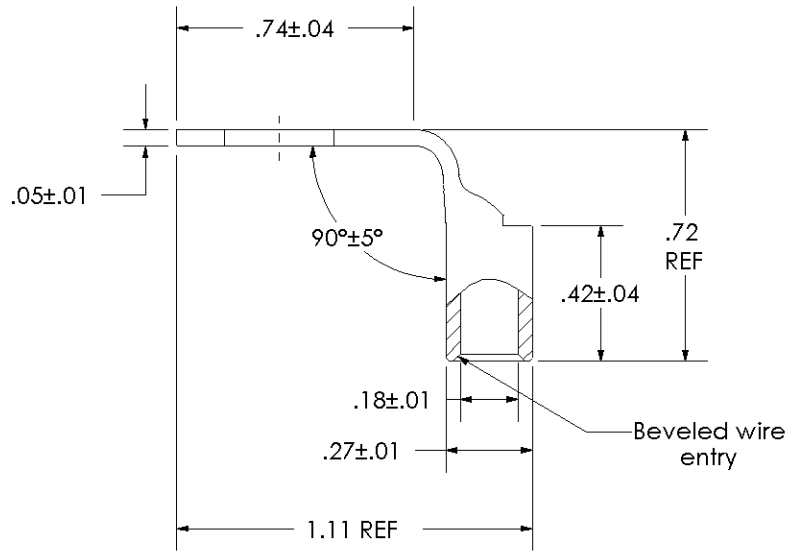

| | |
|--|--|
| Material | High Conductivity Seamless Copper Tube |
| Plating | Electro-Tin |
| Wire Size | 8 STR/FLEX |
| Wire Type | Stranded Copper: Class B & C, Compact, Class G, H, I, K, M, Locomotive |
| Wire Strip Length | 1/2 in. |
| Stud Size | 5/16 in. |
| UL Listed Wire Connector | Yes, for applications up to 35kv. Consult cable manufacturer for voltage stress relief instructions with applications greater than 2000 volts. |
| UL Temperature Rating | 90° C |
| C.S.A Certified Wire Connector | Yes |
| Panduit Color Code on Barrel | RED |
| Panduit Die Index No. on Barrel | P21 |
| Alternate Industry Die Index No. () on Barrel | N/A |