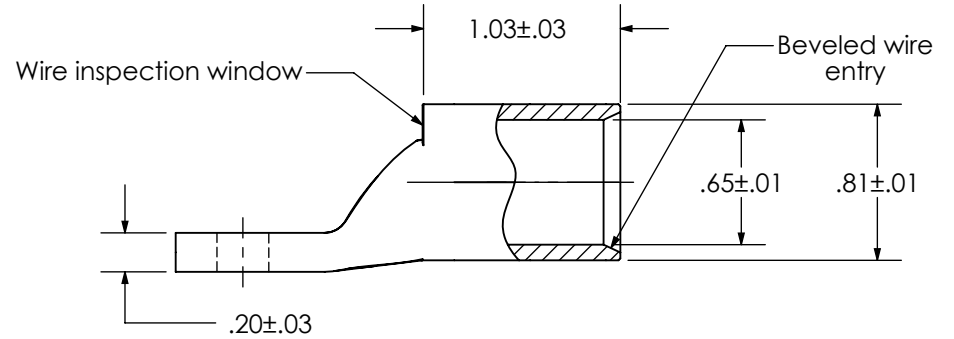

Material	High Conductivity Seamless Copper Tube
Plating	Electro-Tin
Wire Size	4/0 STR/FLEX
Wire Type	Stranded Copper; Class B & C, Compact, Class G, H, I, K, M, Locomotive
Wire Strip Length	1-1/16 in.
Stud Size	1/4 in.
UL Listed Wire Connector	Yes, for applications up to 35kv. Consult cable manufacturer for voltage stress relief instructions with applications greater than 2000 volts.
UL Temperature Rating	90° C
C.S.A Certified Wire Connector	Yes
Panduit Color Code on Barrel	PURPLE
Panduit Die Index No. on Barrel	P54
Alternate Industry Die Index No. () on Barrel	(15)