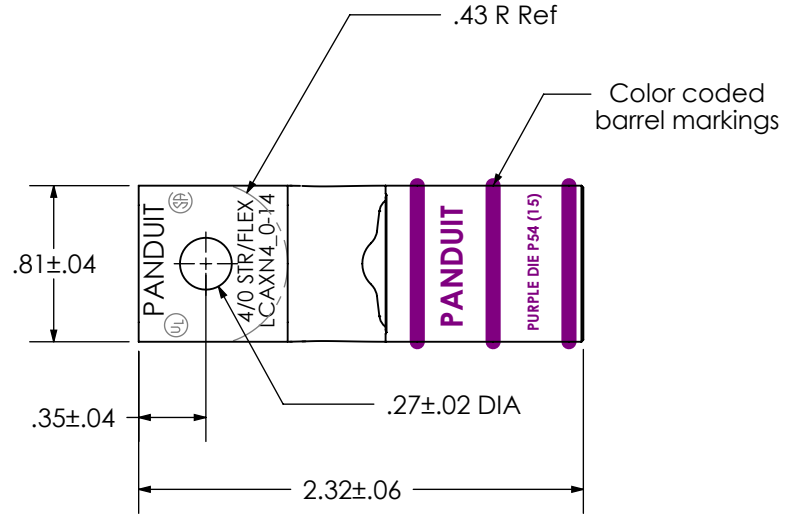

Material	High Conductivity Seamless Copper Tube
Plating	Electro-Tin
Wire Size	4/0 STR/FLEX
Wire Type	Stranded Copper; Class B & C, Compact, Class G, H, I, K, M, Locomotive
Wire Strip Length	1-1/16 in.
Stud Size	1/4 in.
UL Listed Wire Connector	Yes, for applications up to 35kv. Consult cable manufacturer for voltage stress relief instructions with applications greater than 2000 volts.
UL Temperature Rating	90° C
C.S.A Certified Wire Connector	Yes
Panduit Color Code on Barrel	PURPLE
Panduit Die Index No. on Barrel	P54
Alternate Industry Die Index No. () on Barrel	(15)