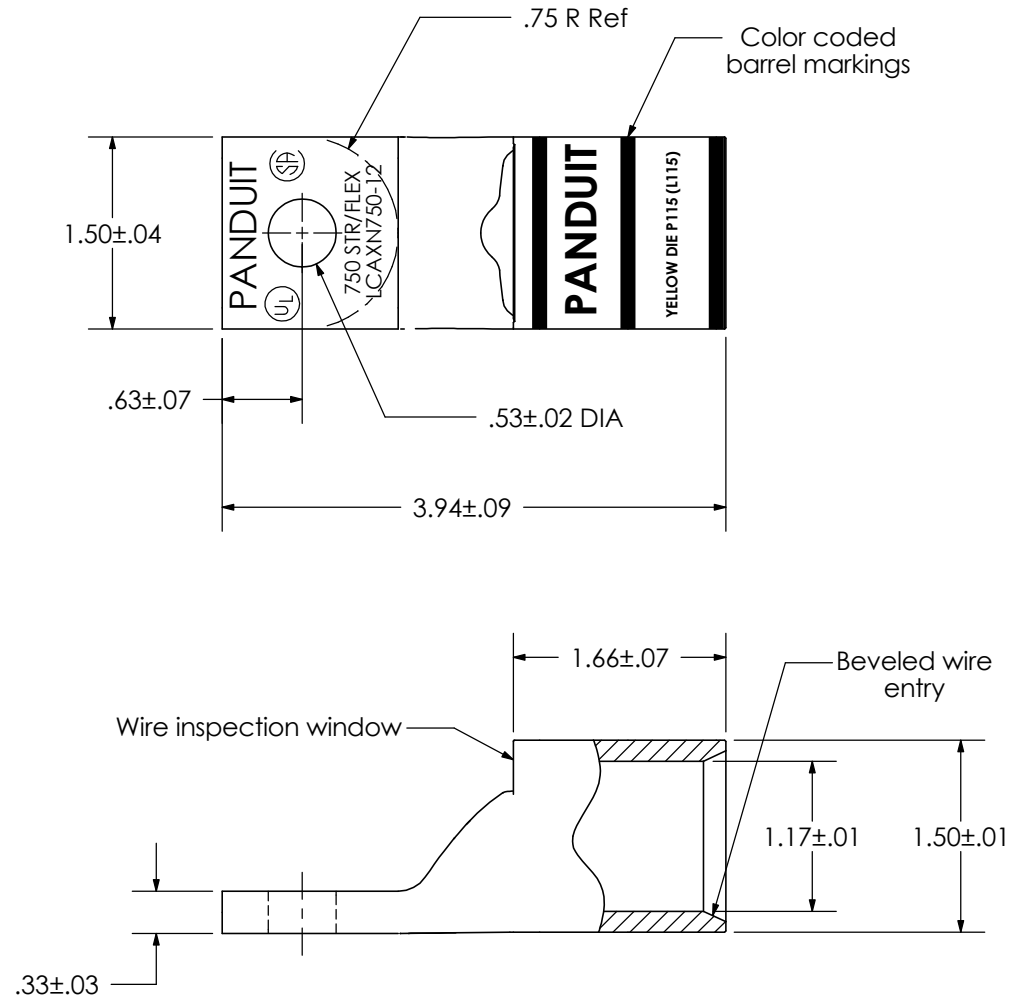

Material	High Conductivity Seamless Copper Tube
Plating	Electro-Tin
Wire Size	750 STR/FLEX
Wire Type	Stranded Copper: Locomotive
Wire Strip Length	1-3/4 in.
Stud Size	1/2 in.
UL Listed Wire Connector	Yes, for applications up to 35kv. Consult cable manufacturer for voltage stress relief instructions with applications greater than 2000 volts.
UL Temperature Rating	90° C
C.S.A Certified Wire Connector	Yes
Panduit Color Code on Barrel	YELLOW
Panduit Die Index No. on Barrel	P115
Alternate Industry Die Index No. () on Barrel	(L115)

REV	DATE	BY	CHK	DESCRIPTION	ECN	SCALE	DRAWING NO / CAD FILE
03	4/09	JHNU	JHNU	REVISED TOLERANCES: HOLE OFFSET WAS .04, BARREL LENGTH WAS .04 OVERALL LENGTH WAS .06	(A)	N/A	LCAXN750-12-CUST

PANDUIT CORP. TINLEY PARK, ILLINOIS