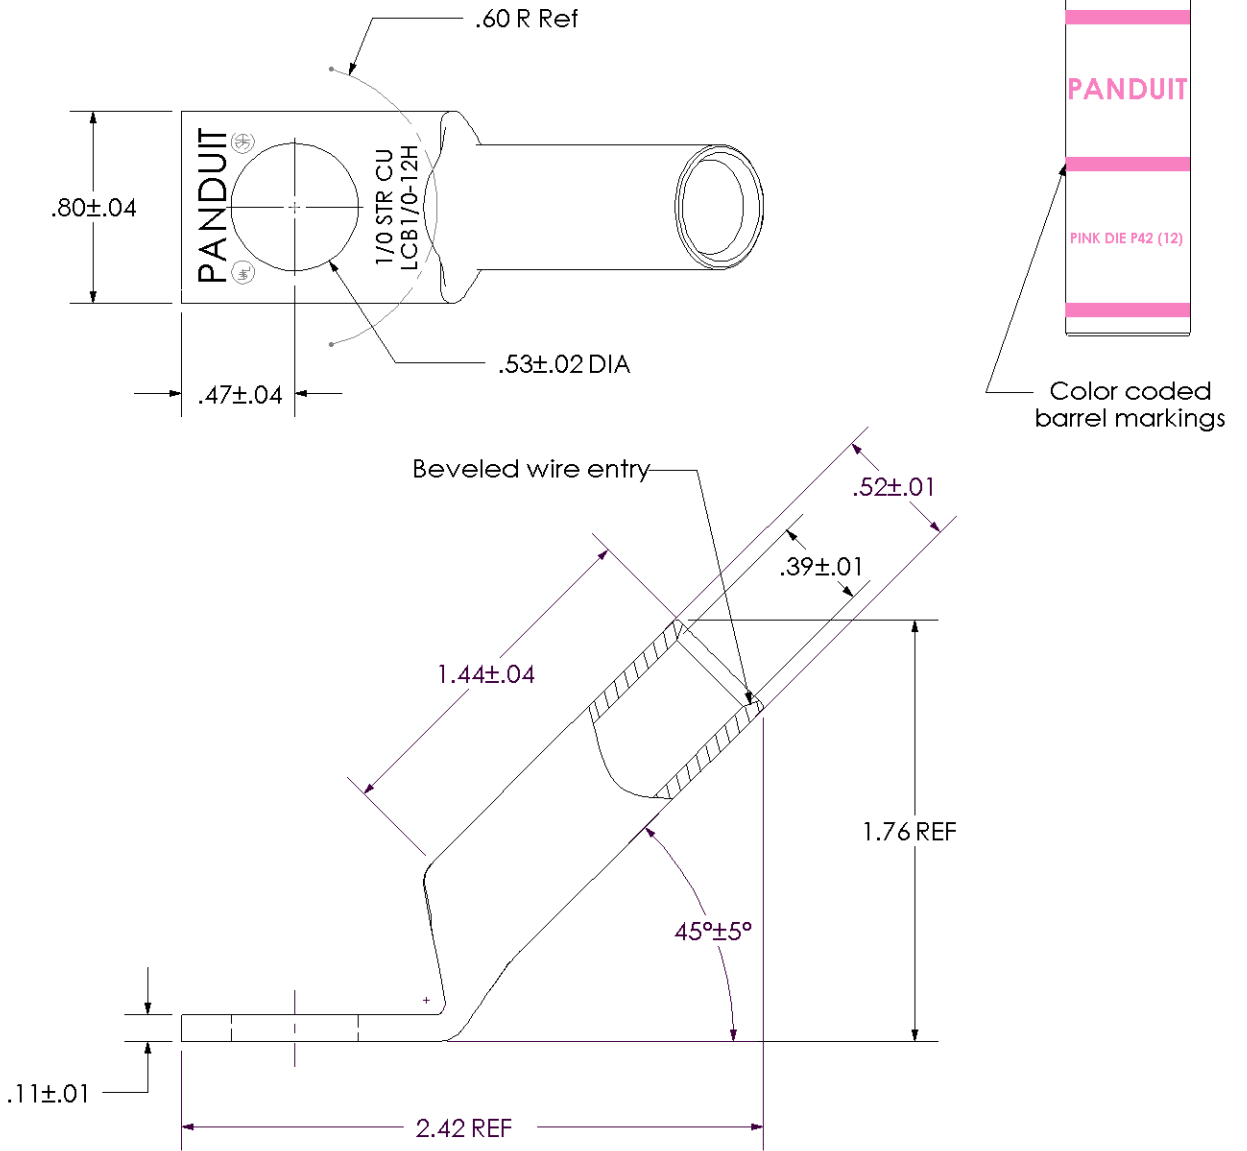

Material	High Conductivity Seamless Copper Tube
Plating	Electro-Tin
Wire Size	1/0 AWG
Wire Type	Stranded Copper; Class B: Compact, Compressed or Concentric, Class C: Concentric
Wire Strip Length	1-1/2 in.
Stud Size	1/2 in.
UL Listed Wire Connector	Yes, for applications up to 35kv. Consult cable manufacturer for voltage stress relief instructions with applications greater than 2000 volts.
UL Temperature Rating	90° C
C.S.A Certified Wire Connector	Yes
Panduit Color Code on Barrel	PINK
Panduit Die Index No. on Barrel	P42
Alternate Industry Die Index No. () on Barrel	(12)

00	12/02	SAB	DRL
REV	DATE	BY	CHK

RELEASED	DESCRIPTION
----------	-------------

10328	SCALE	N/A	DRAWING NO / CAD FILE	LCB1_0-12H-CUST
PANDUIT CORP. TINLEY PARK, ILLINOIS LCB1/0-12H-X Copper Lug - One-Hole, Long Barrel, 45° Angle Tongue				