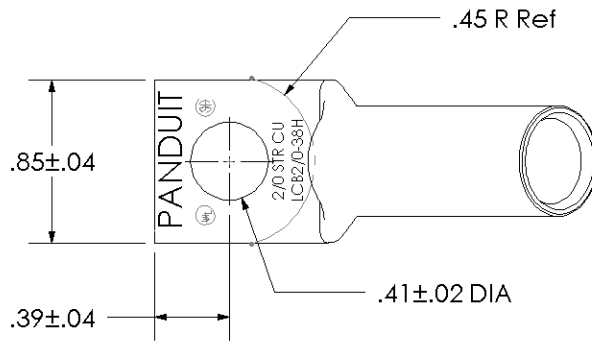

Material	High Conductivity Seamless Copper Tube
Plating	Electro-Tin
Wire Size	2/0 AWG
Wire Type	Stranded Copper; Class B: Compact, Compressed or Concentric, Class C: Concentric
Wire Strip Length	1-9/16 in.
Stud Size	3/8 in.
UL Listed Wire Connector	Yes, for applications up to 35kv. Consult cable manufacturer for voltage stress relief instructions with applications greater than 2000 volts.
UL Temperature Rating	90° C
C.S.A Certified Wire Connector	Yes
Panduit Color Code on Barrel	BLACK
Panduit Die Index No. on Barrel	P45
Alternate Industry Die Index No. () on Barrel	(13)

00	12/02	SAB	DRL	RELEASED	10328
REV	DATE	BY	CHK	DESCRIPTION	ECN

PANDUIT CORP. TINLEY PARK, ILLINOIS
 LCB2/0-38H-X
 Copper Lug - One-Hole, Long Barrel, 45° Angle Tongue
 SCALE N/A DRAWING NO / CAD FILE LCB2_0-38H-CUST