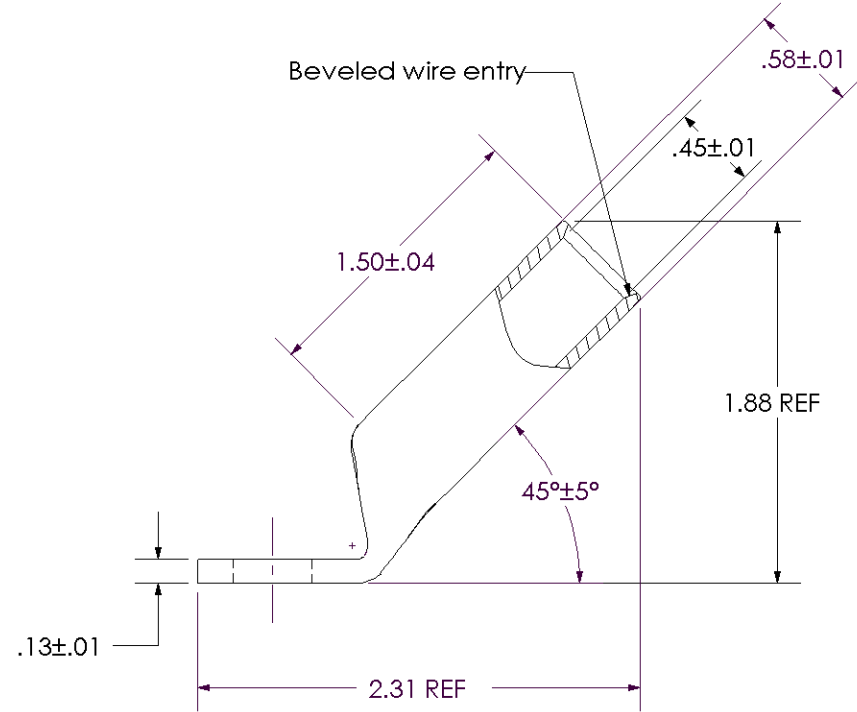

Material	High Conductivity Seamless Copper Tube
Plating	Electro-Tin
Wire Size	2/0 AWG
Wire Type	Stranded Copper; Class B: Compact, Compressed or Concentric, Class C: Concentric
Wire Strip Length	1-9/16 in.
Stud Size	3/8 in.
UL Listed Wire Connector	Yes, for applications up to 35kv. Consult cable manufacturer for voltage stress relief instructions with applications greater than 2000 volts.
UL Temperature Rating	90° C
C.S.A Certified Wire Connector	Yes
Panduit Color Code on Barrel	BLACK
Panduit Die Index No. on Barrel	P45
Alternate Industry Die Index No. () on Barrel	(13)

00	12/02	SAB	DRL	RELEASED	10328
REV	DATE	BY	CHK	DESCRIPTION	ECN

PANDUIT CORP. TINLEY PARK, ILLINOIS
 LCB2/0-38H-X
 Copper Lug - One-Hole, Long Barrel, 45° Angle Tongue
 SCALE N/A DRAWING NO / CAD FILE LCB2_0-38H-CUST