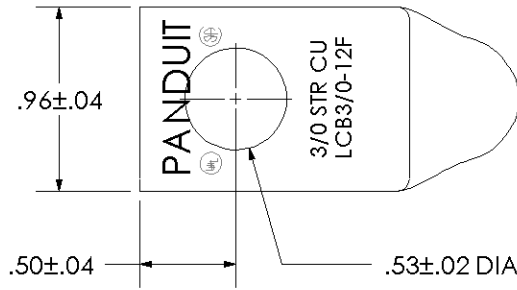

Material	High Conductivity Seamless Copper Tube
Plating	Electro-Tin
Wire Size	3/0 AWG
Wire Type	Stranded Copper; Class B: Compact, Compressed or Concentric, Class C: Concentric
Wire Strip Length	1-9/16 in.
Stud Size	1/2 in.
UL Listed Wire Connector	Yes, for applications up to 35kv. Consult cable manufacturer for voltage stress relief instructions with applications greater than 2000 volts.
UL Temperature Rating	90° C
C.S.A Certified Wire Connector	Yes
Panduit Color Code on Barrel	ORANGE
Panduit Die Index No. on Barrel	P50
Alternate Industry Die Index No. () on Barrel	(14)