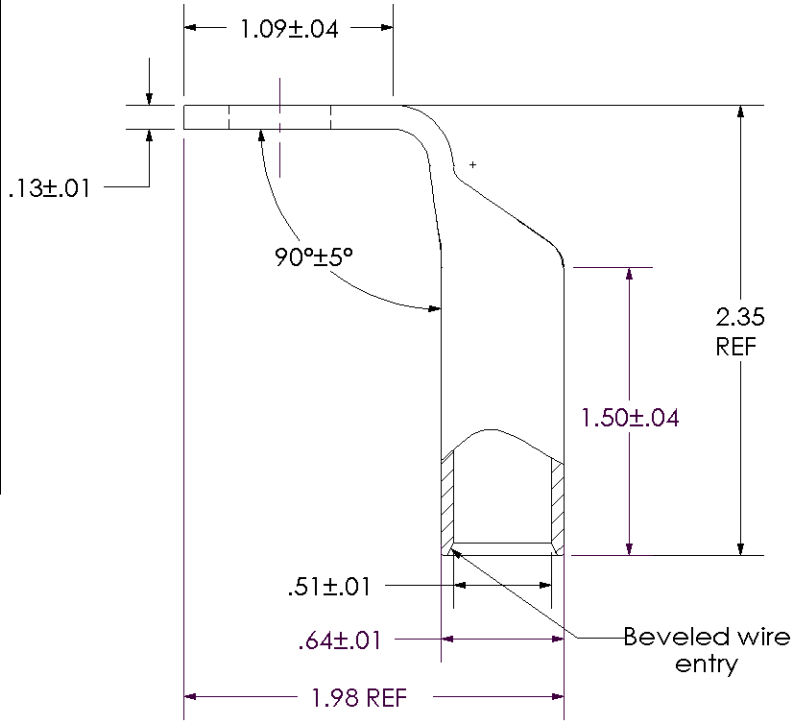

Material	High Conductivity Seamless Copper Tube
Plating	Electro-Tin
Wire Size	3/0 AWG
Wire Type	Stranded Copper; Class B: Compact, Compressed or Concentric, Class C: Concentric
Wire Strip Length	1-9/16 in.
Stud Size	1/2 in.
UL Listed Wire Connector	Yes, for applications up to 35kv. Consult cable manufacturer for voltage stress relief instructions with applications greater than 2000 volts.
UL Temperature Rating	90° C
C.S.A Certified Wire Connector	Yes
Panduit Color Code on Barrel	ORANGE
Panduit Die Index No. on Barrel	P50
Alternate Industry Die Index No. () on Barrel	(14)

00	9/02	SAB	DRL	RELEASED	10329
REV	DATE	BY	CHK	DESCRIPTION	ECN

PANDUIT CORP. TINLEY PARK, ILLINOIS
 LCB3/0-12F-X
 Copper Lug - One-Hole, Long Barrel, 90° Angle Tongue
 SCALE N/A DRAWING NO / CAD FILE LCB3_0-12F-CUST