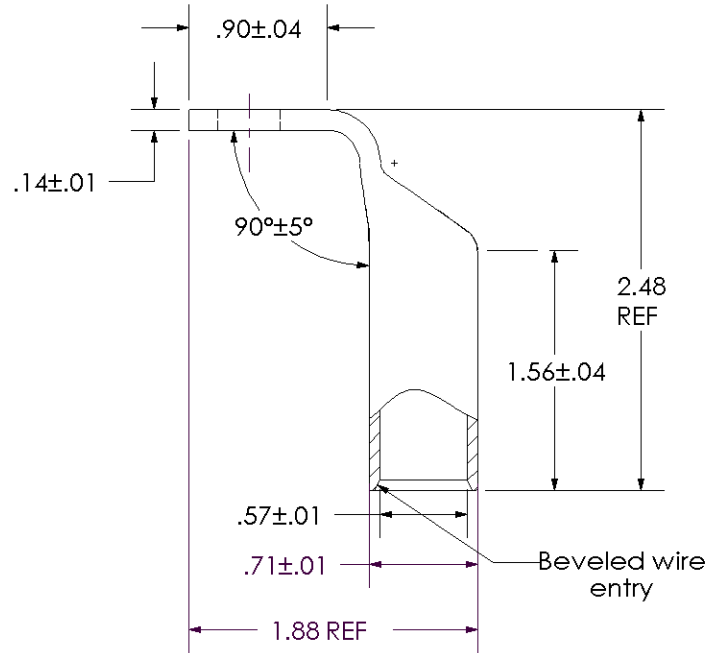

Material	High Conductivity Seamless Copper Tube
Plating	Electro-Tin
Wire Size	4/0 AWG
Wire Type	Stranded Copper; Class B: Compact, Compressed or Concentric, Class C: Concentric
Wire Strip Length	1-5/8 in.
Stud Size	3/8 in.
UL Listed Wire Connector	Yes, for applications up to 35kv. Consult cable manufacturer for voltage stress relief instructions with applications greater than 2000 volts.
UL Temperature Rating	90° C
C.S.A Certified Wire Connector	Yes
Panduit Color Code on Barrel	PURPLE
Panduit Die Index No. on Barrel	P54
Alternate Industry Die Index No. () on Barrel	(15)

00	9/02	SAB	DRL	RELEASED	10329
REV	DATE	BY	CHK	DESCRIPTION	ECN

PANDUIT CORP. TINLEY PARK, ILLINOIS
 LCB4/0-38F-X
 Copper Lug - One-Hole, Long Barrel, 90° Angle Tongue
 SCALE N/A DRAWING NO / CAD FILE LCB4_0-38F-CUST