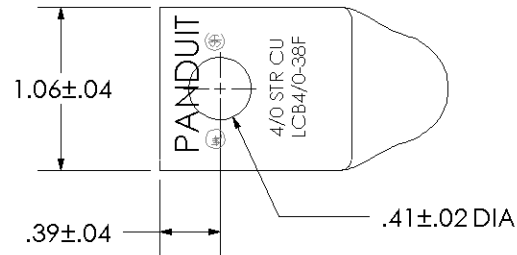

Material	High Conductivity Seamless Copper Tube
Plating	Electro-Tin
Wire Size	4/0 AWG
Wire Type	Stranded Copper; Class B: Compact, Compressed or Concentric, Class C: Concentric
Wire Strip Length	1-5/8 in.
Stud Size	3/8 in.
UL Listed Wire Connector	Yes, for applications up to 35kv. Consult cable manufacturer for voltage stress relief instructions with applications greater than 2000 volts.
UL Temperature Rating	90° C
C.S.A Certified Wire Connector	Yes
Panduit Color Code on Barrel	PURPLE
Panduit Die Index No. on Barrel	P54
Alternate Industry Die Index No. () on Barrel	(15)