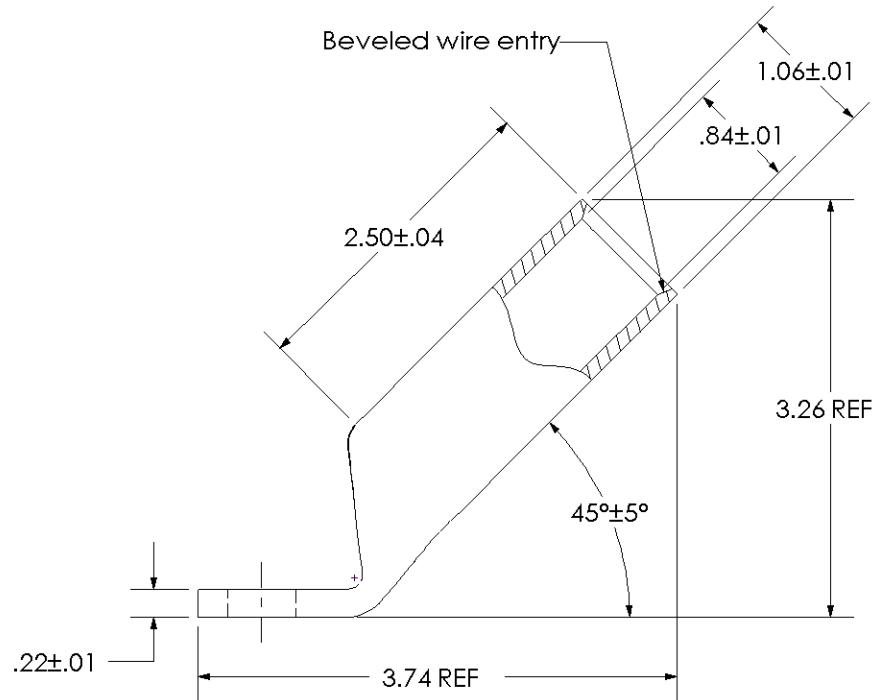

Material	High Conductivity Seamless Copper Tube
Plating	Electro-Tin
Wire Size	500 kcmil
Wire Type	Stranded Copper; Class B: Compact, Compressed or Concentric, Class C: Concentric
Wire Strip Length	2-9/16 in.
Stud Size	1/2 in.
UL Listed Wire Connector	Yes, for applications up to 35kv. Consult cable manufacturer for voltage stress relief instructions with applications greater than 2000 volts.
UL Temperature Rating	90° C
C.S.A Certified Wire Connector	Yes
Panduit Color Code on Barrel	BROWN
Panduit Die Index No. on Barrel	P87
Alternate Industry Die Index No. () on Barrel	(20)

00	12/02	SAB	DRL
REV	DATE	BY	CHK

RELEASED	10328
DESCRIPTION	ECN

PANDUIT CORP. TINLEY PARK, ILLINOIS	
LCB500-12H-6	
Copper Lug - One-Hole, Long Barrel, 45° Angle Tongue	
SCALE N/A	DRAWING NO / CAD FILE LCB500-12H-CUST