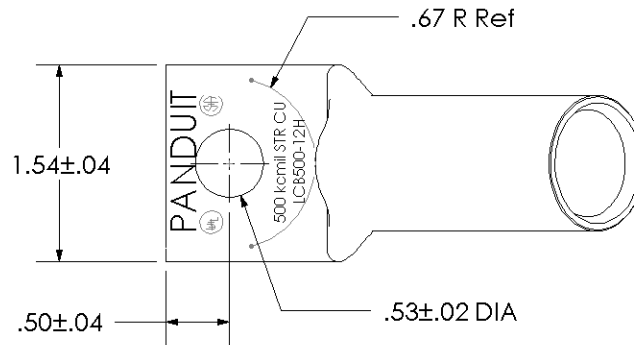

Material	High Conductivity Seamless Copper Tube
Plating	Electro-Tin
Wire Size	500 kcmil
Wire Type	Stranded Copper; Class B: Compact, Compressed or Concentric, Class C: Concentric
Wire Strip Length	2-9/16 in.
Stud Size	1/2 in.
UL Listed Wire Connector	Yes, for applications up to 35kv. Consult cable manufacturer for voltage stress relief instructions with applications greater than 2000 volts.
UL Temperature Rating	90° C
C.S.A Certified Wire Connector	Yes
Panduit Color Code on Barrel	BROWN
Panduit Die Index No. on Barrel	P87
Alternate Industry Die Index No. () on Barrel	(20)

00	12/02	SAB	DRL
REV	DATE	BY	CHK

RELEASED	10328
DESCRIPTION	ECN

PANDUIT CORP. TINLEY PARK, ILLINOIS	
LCB500-12H-6	
Copper Lug - One-Hole, Long Barrel, 45° Angle Tongue	
SCALE N/A	DRAWING NO / CAD FILE LCB500-12H-CUST