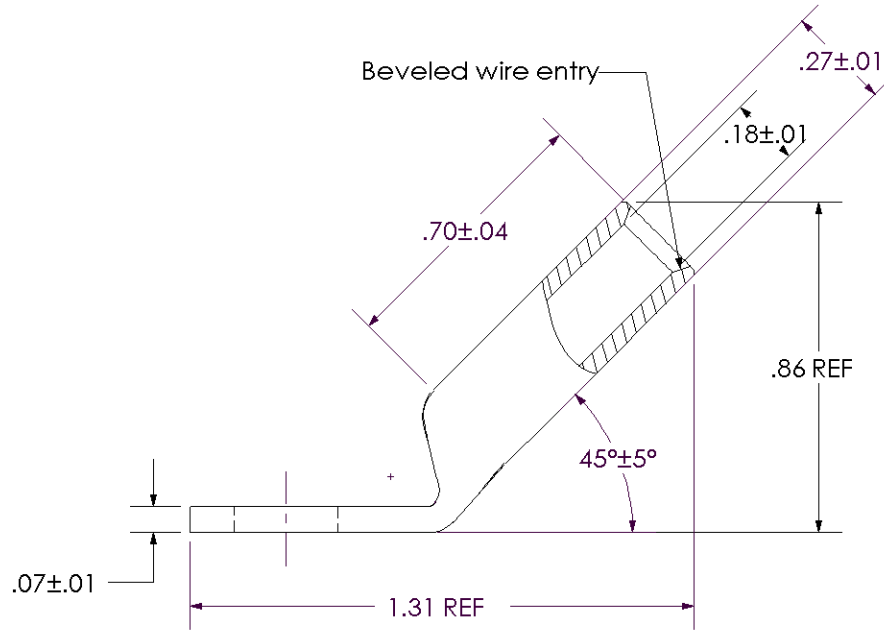

THIS COPY IS PROVIDED ON A RESTRICTED BASIS AND IS NOT TO BE USED IN ANY WAY DETRIMENTAL TO THE INTERESTS OF PANDUIT CORP.

Material	High Conductivity Seamless Copper Tube
Plating	Electro-Tin
Wire Size	8 AWG
Wire Type	Stranded Copper; Class B: Compact, Compressed or Concentric, Class C: Concentric
Wire Strip Length	3/4 in.
Stud Size	1/4 in.
UL Listed Wire Connector	Yes, for applications up to 35kv. Consult cable manufacturer for voltage stress relief instructions with applications greater than 2000 volts.
UL Temperature Rating	90° C
C.S.A Certified Wire Connector	Yes
Panduit Color Code on Barrel	RED
Panduit Die Index No. on Barrel	P21
Alternate Industry Die Index No. ( ) on Barrel	N/A

CERTIFIED

LISTED Wire Connector

00	12/02	SAB	DRL	RELEASED	10328
REV	DATE	BY	CHK	DESCRIPTION	ECN

**PANDUIT CORP. TINLEY PARK, ILLINOIS**

LCB8-14H-L  
Copper Lug - One-Hole, Long Barrel, 45° Angle Tongue  
SCALE N/A DRAWING NO / CAD FILE LCB8-14H-CUST