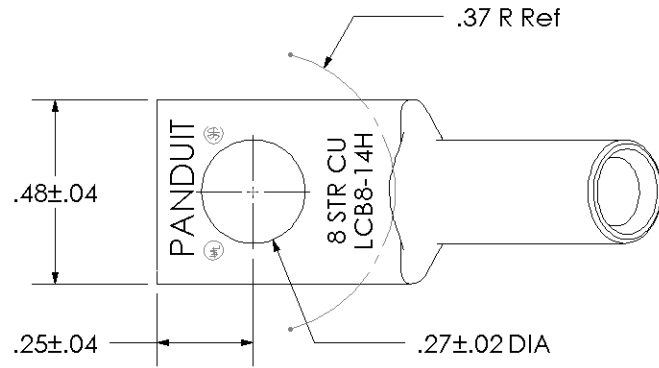

THIS COPY IS PROVIDED ON A RESTRICTED BASIS AND IS NOT TO BE USED IN ANY WAY DETRIMENTAL TO THE INTERESTS OF PANDUIT CORP.

Material	High Conductivity Seamless Copper Tube
Plating	Electro-Tin
Wire Size	8 AWG
Wire Type	Stranded Copper; Class B: Compact, Compressed or Concentric, Class C: Concentric
Wire Strip Length	3/4 in.
Stud Size	1/4 in.
UL Listed Wire Connector	Yes, for applications up to 35kv. Consult cable manufacturer for voltage stress relief instructions with applications greater than 2000 volts.
UL Temperature Rating	90° C
C.S.A Certified Wire Connector	Yes
Panduit Color Code on Barrel	RED
Panduit Die Index No. on Barrel	P21
Alternate Industry Die Index No. ( ) on Barrel	N/A

CERTIFIED

LISTED Wire Connector

00	12/02	SAB	DRL	RELEASED	10328
REV	DATE	BY	CHK	DESCRIPTION	ECN

**PANDUIT CORP. TINLEY PARK, ILLINOIS**

LCB8-14H-L  
Copper Lug - One-Hole, Long Barrel, 45° Angle Tongue  
SCALE N/A DRAWING NO / CAD FILE LCB8-14H-CUST