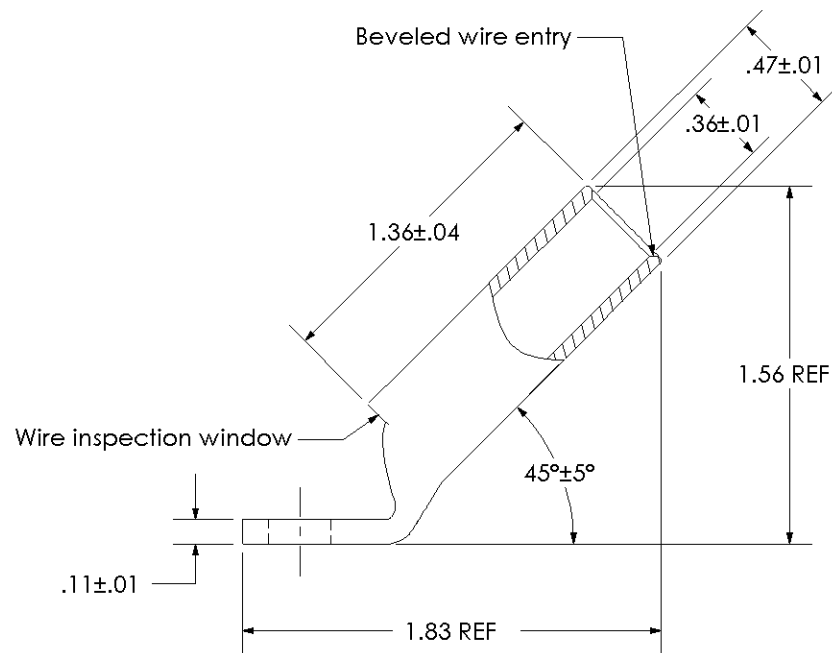

Material	High Conductivity Seamless Copper Tube
Plating	Electro-Tin
Wire Size	2 STR/FLEX
Wire Type	Stranded Copper: Class B & C Compact, Class G, H, I, K, M, Locomotive
Wire Strip Length	1-7/16 in.
Stud Size	1/4 in.
UL Listed Wire Connector	Yes, for applications up to 35kv. Consult cable manufacturer for voltage stress relief instructions with applications greater than 2000 volts.
UL Temperature Rating	90° C
C.S.A Certified Wire Connector	Yes
Panduit Color Code on Barrel	BROWN
Panduit Die Index No. on Barrel	P33
Alternate Industry Die Index No. () on Barrel	(10)

CERTIFIED

LISTED Wire Connector

Color coded barrel markings

00	6/03	SAC	SAC	RELEASED	10850
REV	DATE	BY	CHK	DESCRIPTION	ECN

PANDUIT CORP. TINLEY PARK, ILLINOIS

LCBX2-14H-E
Copper Lug - One-Hole, Long Flex Barrel, 45° Angle Tongue