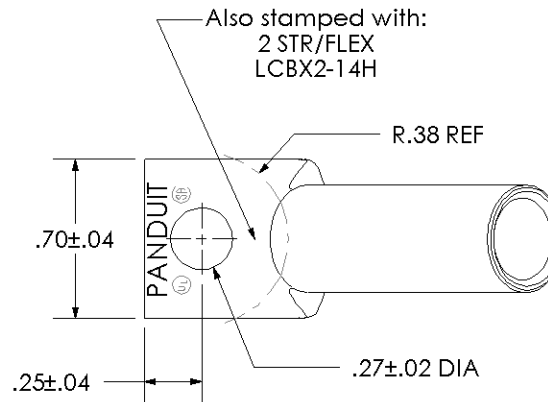

Material	High Conductivity Seamless Copper Tube
Plating	Electro-Tin
Wire Size	2 STR/FLEX
Wire Type	Stranded Copper: Class B & C Compact, Class G, H, I, K, M, Locomotive
Wire Strip Length	1-7/16 in.
Stud Size	1/4 in.
UL Listed Wire Connector	Yes, for applications up to 35kv. Consult cable manufacturer for voltage stress relief instructions with applications greater than 2000 volts.
UL Temperature Rating	90° C
C.S.A Certified Wire Connector	Yes
Panduit Color Code on Barrel	BROWN
Panduit Die Index No. on Barrel	P33
Alternate Industry Die Index No. () on Barrel	(10)

CERTIFIED

LISTED Wire Connector

Color coded barrel markings

00	6/03	SAC	SAC	RELEASED	10850
REV	DATE	BY	CHK	DESCRIPTION	ECN

PANDUIT CORP. TINLEY PARK, ILLINOIS

LCBX2-14H-E
Copper Lug - One-Hole, Long Flex Barrel, 45° Angle Tongue