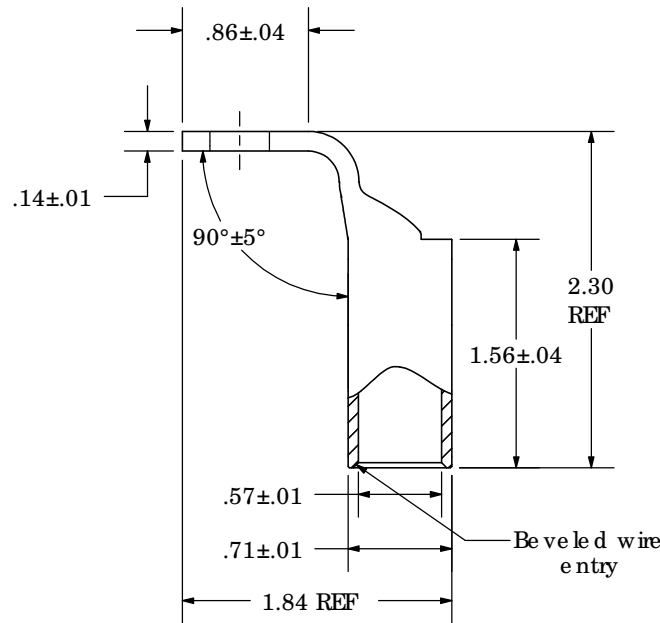

THIS COPY IS PROVIDED ON A RESTRICTED BASIS AND IS NOT TO BE USED IN ANY WAY DETRIMENTAL TO THE INTERESTS OF PANDUIT CORP.

Material	High Conductivity Seamless Copper Tube
Plating	Electro-Tin
Wire Size	3/0 SIR/FLEX
Wire Type	Stranded Copper, Class B & C Compact, Class G, H, I, K, M, Locomotive
Wire Strip Length	1-5/8 in.
Stud Size	3/8 in.
UL Listed Wire Connector	Yes, for applications up to 35kv. Consult cable manufacturer for voltage stress relief instructions with applications greater than 2000 volts.
UL Temperature Rating	90° C
C.S.A Certified Wire Connector	Yes
Panduit Color Code on Barrel	ORANGE
Panduit Die Index No. on Barrel	P50
Alternate Industry Die Index No. ( ) on Barrel	(14)

CERTIFIED

LISTED  
Wire Connector

00	6/03	SAC		RELEASED	10850
REV	DATE	BY	CHK	DESCRIPTION	ECN

**PANDUIT CORP.** TINLEY PARK, ILLINOIS

LC BX3/0-38F-X  
Copper Lug - One-Hole, Long Flex Barrel, 90° Angle Tongue