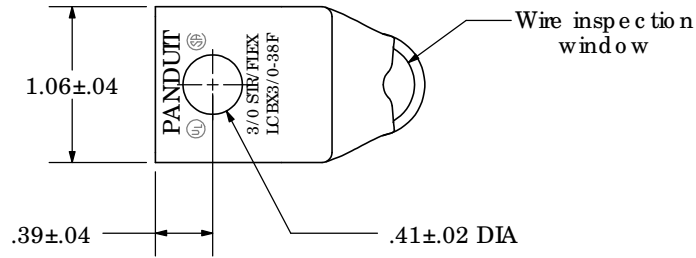

THIS COPY IS PROVIDED ON A RESTRICTED BASIS AND IS NOT TO BE USED IN ANY WAY DETRIMENTAL TO THE INTERESTS OF PANDUIT CORP.

Material	High Conductivity Seamless Copper Tube
Plating	Electro-Tin
Wire Size	3/0 SIR/FLEX
Wire Type	Stranded Copper, Class B & C Compact, Class G, H, I, K, M, Locomotive
Wire Strip Length	1-5/8 in.
Stud Size	3/8 in.
UL Listed Wire Connector	Yes, for applications up to 35kv. Consult cable manufacturer for voltage stress relief instructions with applications greater than 2000 volts.
UL Temperature Rating	90° C
C.S.A Certified Wire Connector	Yes
Panduit Color Code on Barrel	ORANGE
Panduit Die Index No. on Barrel	P50
Alternate Industry Die Index No. ( ) on Barrel	(14)