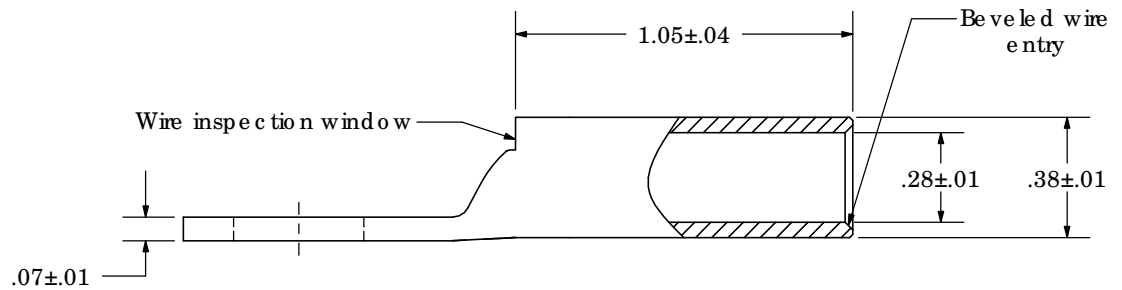

THIS COPY IS PROVIDED ON A RESTRICTED BASIS AND IS NOT TO BE USED IN ANY WAY DETRIMENTAL TO THE INTERESTS OF PANDUIT CORP.

Material	High Conductivity Seamless Copper Tube
Plating	Electro-Tin
Wire Size	4 SIR/FLEX
Wire Type	Stranded Copper: Class B & C Compact, Class G, H, I, K, M, Locomotive (*Locomotive only)
Wire Strip Length	1-1/8 in.
Stud Size	3/8 in.
UL Listed Wire Connector	Yes, for applications up to 35kv. Consult cable manufacturer for voltage stress relief instructions with applications greater than 2000 volts.
UL Temperature Rating	90° C
C.S.A Certified Wire Connector	Yes
Panduit Color Code on Barrel	GRAY
Panduit Die Index No. on Barrel	P29
Alternate Industry Die Index No. ( ) on Barrel	(8)

CERTIFIED

LISTED

Wire Connector

03	1/05	JHNU	TLCO	PANDUIT REPLACED WIRE RANGE ON BARREL MARKING	12412
REV	DATE	BY	CHK	DESCRIPTION	ECN

PANDUIT CORP. TINLEY PARK, ILLINOIS

IC BX4-38-L
Copper Lug - One-Hole, Long Flex Barrel

SCALE N/A DRAWING NO / CAD FILE LC BX4-38-C UST