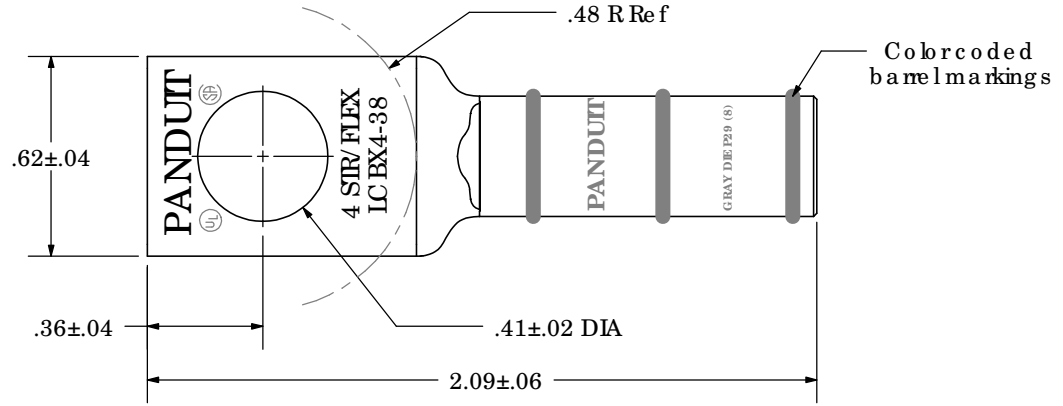

THIS COPY IS PROVIDED ON A RESTRICTED BASIS AND IS NOT TO BE USED IN ANY WAY DETRIMENTAL TO THE INTERESTS OF PANDUIT CORP.

Material	High Conductivity Seamless Copper Tube
Plating	Electro-Tin
Wire Size	4 SIR/FLEX
Wire Type	Stranded Copper: Class B & C Compact, Class G, H, I, K, M, Locomotive (*Locomotive only)
Wire Strip Length	1-1/8 in.
Stud Size	3/8 in.
UL Listed Wire Connector	Yes, for applications up to 35kv. Consult cable manufacturer for voltage stress relief instructions with applications greater than 2000 volts.
UL Temperature Rating	90° C
C.S.A Certified Wire Connector	Yes
Panduit Color Code on Barrel	GRAY
Panduit Die Index No. on Barrel	P29
Alternate Industry Die Index No. ( ) on Barrel	(8)

CERTIFIED

LISTED

Wire Connector

03	1/05	JHNU	TLCO	PANDUIT REPLACED WIRE RANGE ON BARREL MARKING	12412
REV	DATE	BY	CHK	DESCRIPTION	ECN

PANDUIT CORP. TINLEY PARK, ILLINOIS

IC BX4-38-L
Copper Lug - One-Hole, Long Flex Barrel

SCALE N/A DRAWING NO / CAD FILE LC BX4-38-C UST