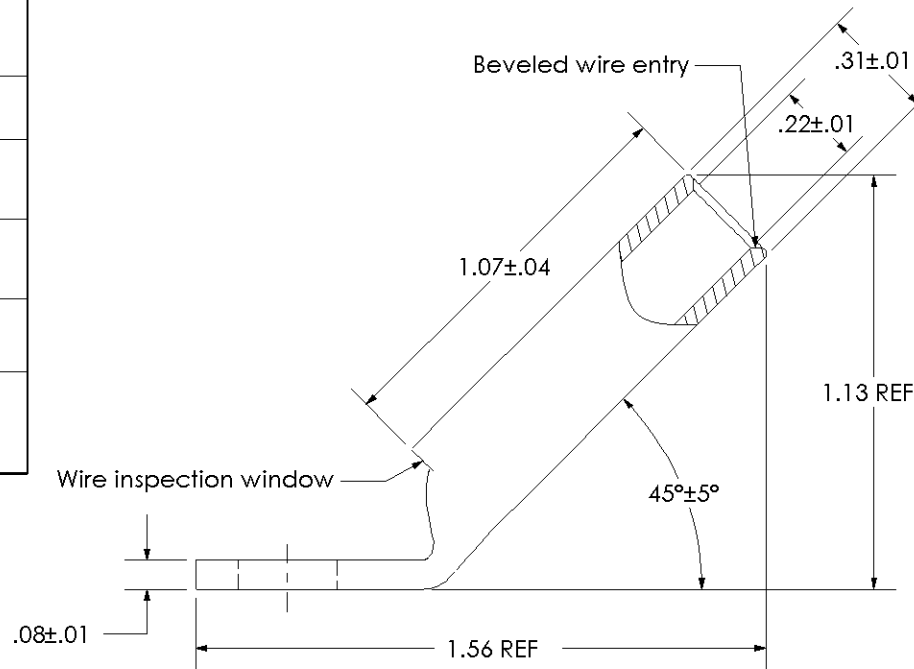

PANDUIT CORP. TINLEY PARK, ILLINOIS

LCBX6-14H-L
Copper Lug - One-Hole, Long Flex Barrel, 45° Angle Tongue

00	6/03	SAC	SAC	RELEASED	10850
REV	DATE	BY	CHK	DESCRIPTION	ECN

SCALE N/A DRAWING NO / CAD FILE LCBX6-14H-CUST