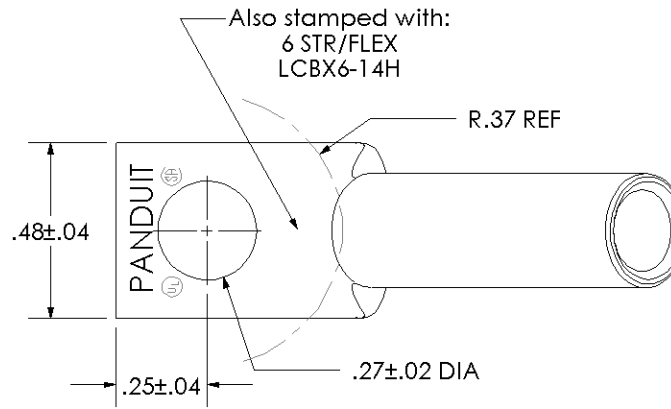

THIS COPY IS PROVIDED ON A RESTRICTED BASIS AND IS NOT TO BE USED IN ANY WAY DETRIMENTAL TO THE INTERESTS OF PANDUIT CORP.

Material	High Conductivity Seamless Copper Tube
Plating	Electro-Tin
Wire Size	6 STR/FLEX
Wire Type	Stranded Copper: Class B & C Compact, Class G, H, I, K, M, Locomotive
Wire Strip Length	1-1/8 in.
Stud Size	1/4 in.
UL Listed Wire Connector	Yes, for applications up to 35kv. Consult cable manufacturer for voltage stress relief instructions with applications greater than 2000 volts.
UL Temperature Rating	90° C
C.S.A Certified Wire Connector	Yes
Panduit Color Code on Barrel	BLUE
Panduit Die Index No. on Barrel	P24
Alternate Industry Die Index No. ( ) on Barrel	(7)

CERTIFIED

LISTED Wire Connector

Color coded barrel markings