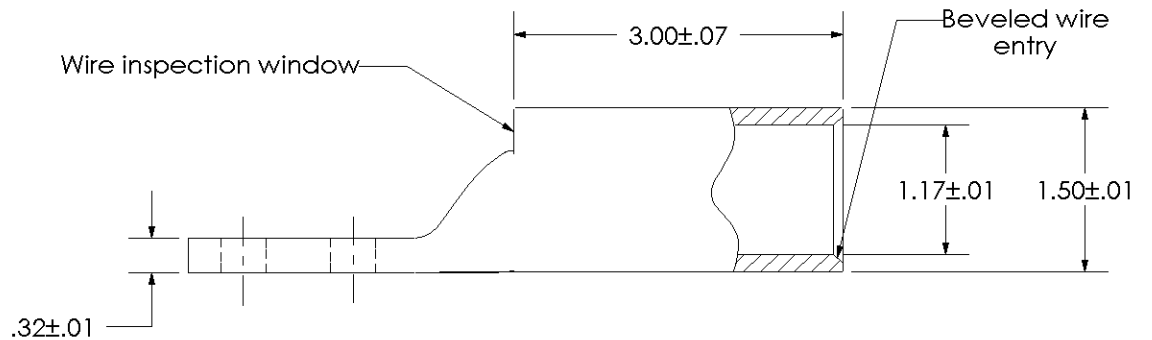

Material	High Conductivity Seamless Copper Tube
Plating	Electro-Tin
Wire Size	1000 kcmil
Wire Type	Stranded Copper; Class B: Compact, Compressed or Concentric, Class C: Concentric
Wire Strip Length	3-1/16 in.
Stud Size	3/8 in.
UL Listed Wire Connector	Yes, for applications up to 35kv. Consult cable manufacturer for voltage stress relief instructions with applications greater than 2000 volts.
UL Temperature Rating	90° C
C.S.A Certified Wire Connector	Yes
Panduit Color Code on Barrel	WHITE
Panduit Die Index No. on Barrel	P125
Alternate Industry Die Index No. () on Barrel	(27)