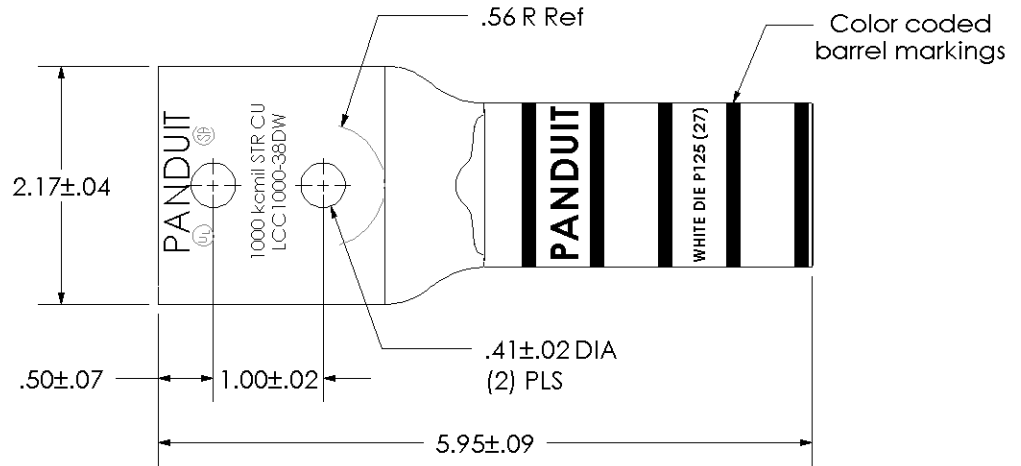

Material	High Conductivity Seamless Copper Tube
Plating	Electro-Tin
Wire Size	1000 kcmil
Wire Type	Stranded Copper; Class B: Compact, Compressed or Concentric, Class C: Concentric
Wire Strip Length	3-1/16 in.
Stud Size	3/8 in.
UL Listed Wire Connector	Yes, for applications up to 35kv. Consult cable manufacturer for voltage stress relief instructions with applications greater than 2000 volts.
UL Temperature Rating	90° C
C.S.A Certified Wire Connector	Yes
Panduit Color Code on Barrel	WHITE
Panduit Die Index No. on Barrel	P125
Alternate Industry Die Index No. () on Barrel	(27)