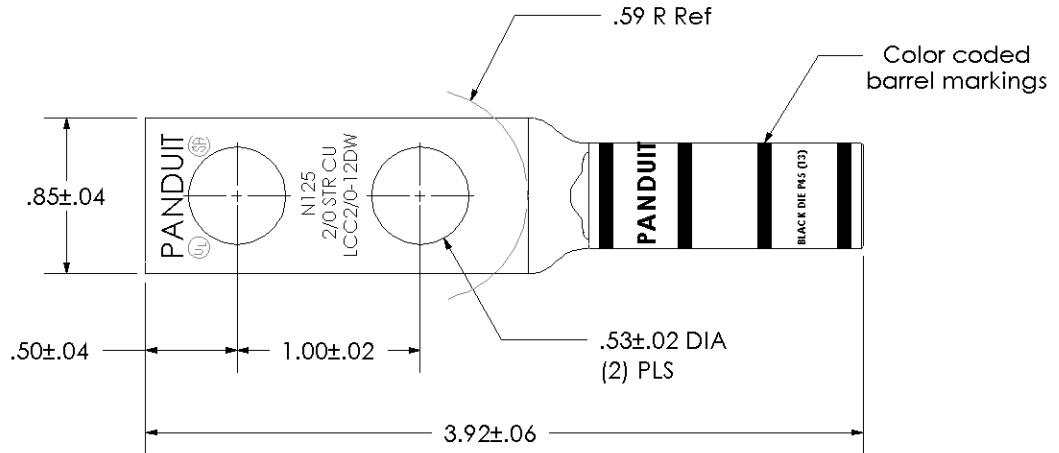

THIS COPY IS PROVIDED ON A RESTRICTED BASIS AND IS NOT TO BE USED IN ANY WAY DETRIMENTAL TO THE INTERESTS OF PANDUIT CORP.

Material	High Conductivity Seamless Copper Tube
Plating	Electro-Tin
Wire Size	2/0 AWG
Wire Type	Stranded Copper; Class B: Compact, Compressed or Concentric, Class C: Concentric
Wire Strip Length	1-9/16 in.
Stud Size	1/2 in.
UL Listed Wire Connector	Yes, for applications up to 35kv. Consult cable manufacturer for voltage stress relief instructions with applications greater than 2000 volts.
UL Temperature Rating	90° C
C.S.A Certified Wire Connector	Yes
Panduit Color Code on Barrel	BLACK
Panduit Die Index No. on Barrel	P45
Alternate Industry Die Index No. ( ) on Barrel	(13)