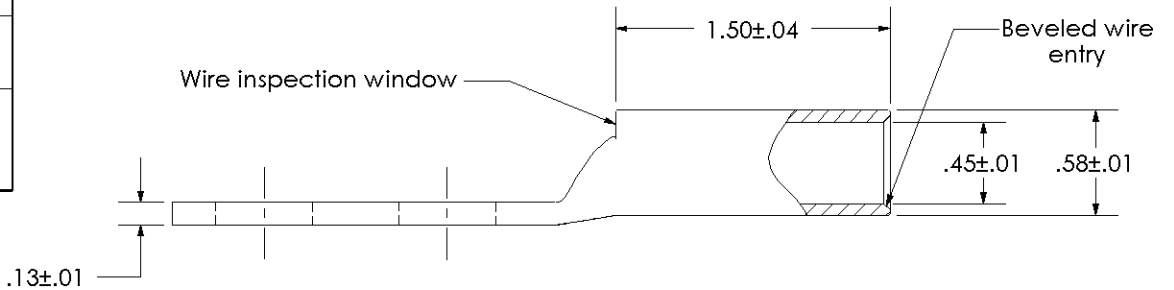

THIS COPY IS PROVIDED ON A RESTRICTED BASIS AND IS NOT TO BE USED IN ANY WAY DETRIMENTAL TO THE INTERESTS OF PANDUIT CORP.

Material	High Conductivity Seamless Copper Tube
Plating	Electro-Tin
Wire Size	2/0 AWG
Wire Type	Stranded Copper; Class B: Compact, Compressed or Concentric, Class C: Concentric
Wire Strip Length	1-9/16 in.
Stud Size	1/2 in.
UL Listed Wire Connector	Yes, for applications up to 35kv. Consult cable manufacturer for voltage stress relief instructions with applications greater than 2000 volts.
UL Temperature Rating	90° C
C.S.A Certified Wire Connector	Yes
Panduit Color Code on Barrel	BLACK
Panduit Die Index No. on Barrel	P45
Alternate Industry Die Index No. ( ) on Barrel	(13)