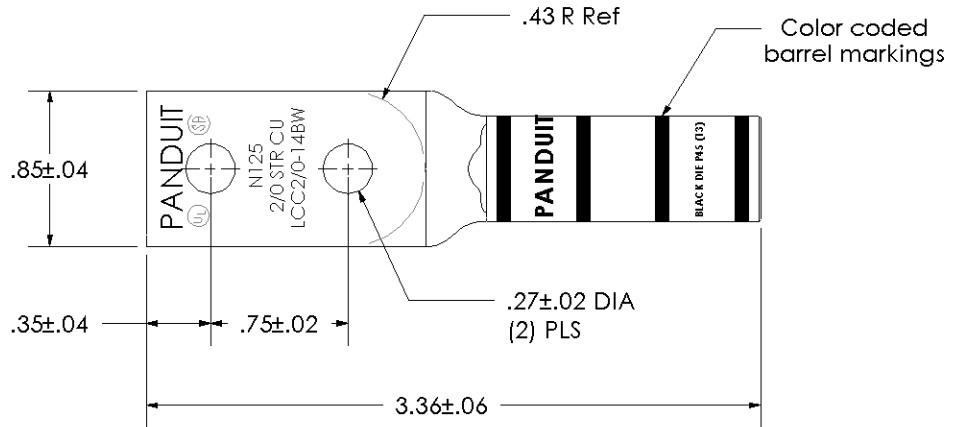

Material	High Conductivity Seamless Copper Tube
Plating	Electro-Tin
Wire Size	2/0 AWG
Wire Type	Stranded Copper; Class B: Compact, Compressed or Concentric, Class C: Concentric
Wire Strip Length	1-9/16 in.
Stud Size	1/4 in.
UL Listed Wire Connector	Yes, for applications up to 35kv. Consult cable manufacturer for voltage stress relief instructions with applications greater than 2000 volts.
UL Temperature Rating	90° C
C.S.A Certified Wire Connector	Yes
Panduit Color Code on Barrel	BLACK
Panduit Die Index No. on Barrel	P45
Alternate Industry Die Index No. () on Barrel	(13)