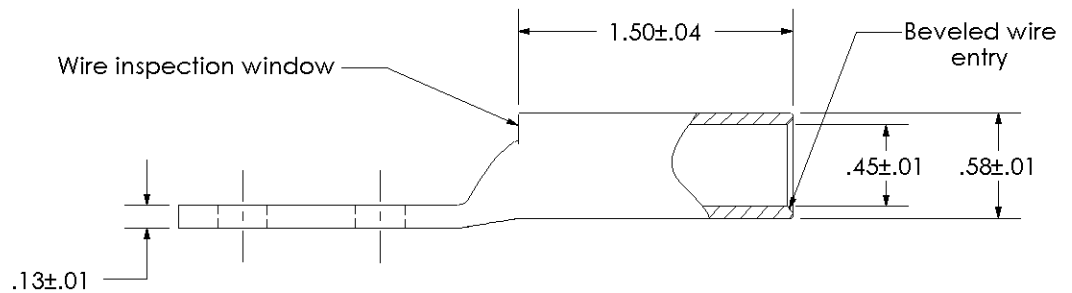

Material	High Conductivity Seamless Copper Tube
Plating	Electro-Tin
Wire Size	2/0 AWG
Wire Type	Stranded Copper; Class B: Compact, Compressed or Concentric, Class C: Concentric
Wire Strip Length	1-9/16 in.
Stud Size	1/4 in.
UL Listed Wire Connector	Yes, for applications up to 35kv. Consult cable manufacturer for voltage stress relief instructions with applications greater than 2000 volts.
UL Temperature Rating	90° C
C.S.A Certified Wire Connector	Yes
Panduit Color Code on Barrel	BLACK
Panduit Die Index No. on Barrel	P45
Alternate Industry Die Index No. () on Barrel	(13)