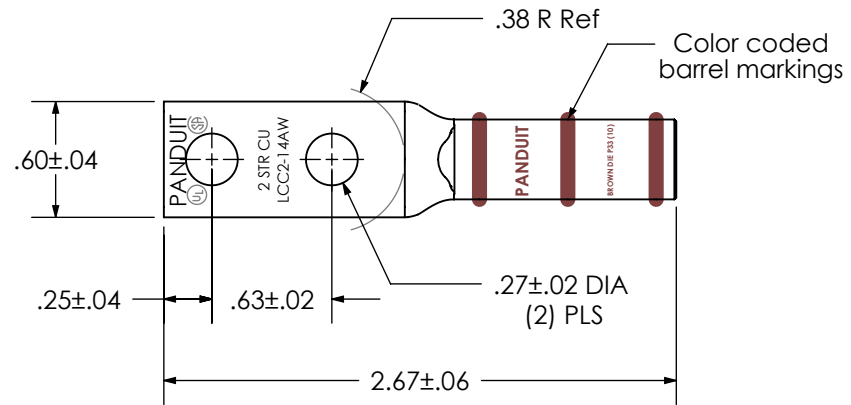

THIS COPY IS PROVIDED ON A RESTRICTED BASIS AND IS NOT TO BE USED IN ANY WAY DETRIMENTAL TO THE INTERESTS OF PANDUIT CORP.

Material	High Conductivity Seamless Copper Tube
Plating	Electro-Tin
Wire Size	2 AWG
Wire Type	Stranded Copper; Class B: Compact, Compressed or Concentric, Class C: Concentric
Wire Strip Length	1-1/4 in.
Stud Size	1/4 in.
UL Listed Wire Connector	Yes, for applications up to 35kv. Consult cable manufacturer for voltage stress relief instructions with applications greater than 2000 volts.
UL Temperature Rating	90° C
C.S.A Certified Wire Connector	Yes
Panduit Color Code on Barrel	BROWN
Panduit Die Index No. on Barrel	P33
Alternate Industry Die Index No. ( ) on Barrel	(10)