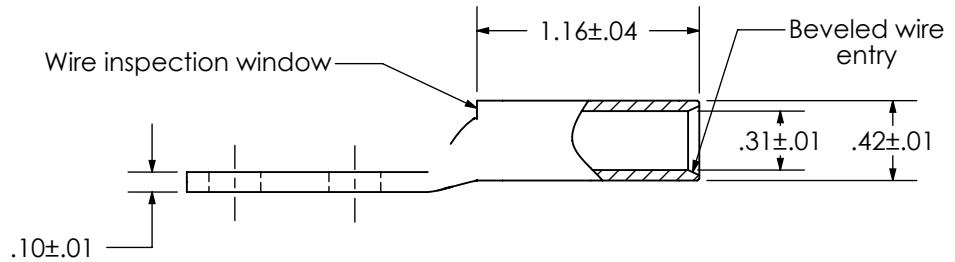

THIS COPY IS PROVIDED ON A RESTRICTED BASIS AND IS NOT TO BE USED IN ANY WAY DETRIMENTAL TO THE INTERESTS OF PANDUIT CORP.

Material	High Conductivity Seamless Copper Tube
Plating	Electro-Tin
Wire Size	2 AWG
Wire Type	Stranded Copper; Class B: Compact, Compressed or Concentric, Class C: Concentric
Wire Strip Length	1-1/4 in.
Stud Size	1/4 in.
UL Listed Wire Connector	Yes, for applications up to 35kv. Consult cable manufacturer for voltage stress relief instructions with applications greater than 2000 volts.
UL Temperature Rating	90° C
C.S.A Certified Wire Connector	Yes
Panduit Color Code on Barrel	BROWN
Panduit Die Index No. on Barrel	P33
Alternate Industry Die Index No. ( ) on Barrel	(10)