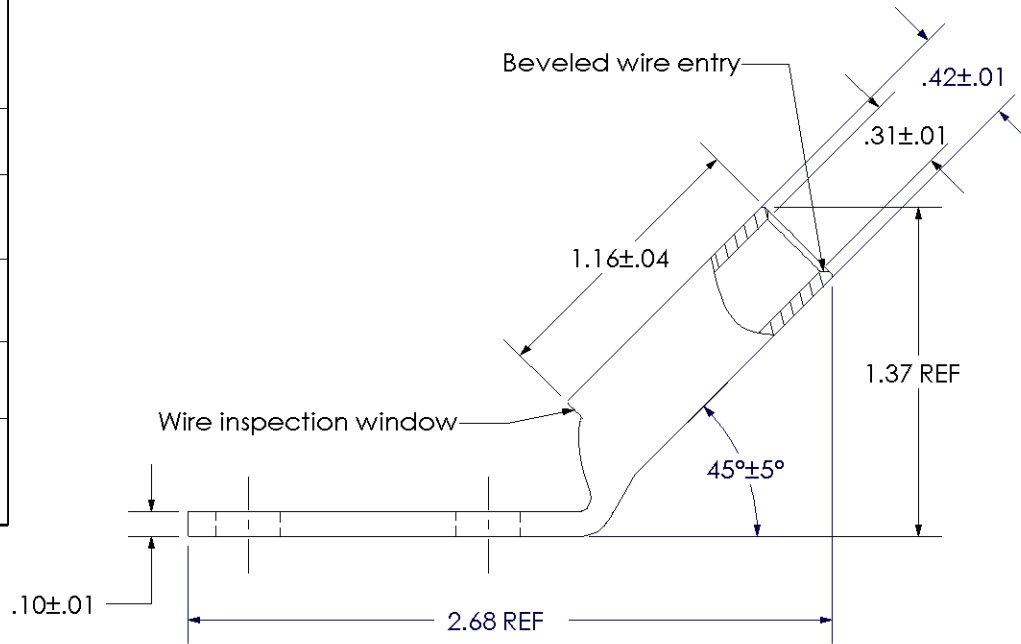

Material	High Conductivity Seamless Copper Tube
Plating	Electro-Tin
Wire Size	2 AWG
Wire Type	Stranded Copper; Class B: Compact, Compressed or Concentric, Class C: Concentric
Wire Strip Length	1-1/4 in.
Stud Size	1/4 in.
UL Listed Wire Connector	Yes, for applications up to 35kv. Consult cable manufacturer for voltage stress relief instructions with applications greater than 2000 volts.
UL Temperature Rating	90° C
C.S.A Certified Wire Connector	Yes
Panduit Color Code on Barrel	BROWN
Panduit Die Index No. on Barrel	P33
Alternate Industry Die Index No. () on Barrel	(10)

CERTIFIED

LISTED Wire Connector

00	7/02	SAB	DRL	RELEASED	10341
REV	DATE	BY	CHK	DESCRIPTION	ECN

PANDUIT CORP. TINLEY PARK, ILLINOIS

LCC2-14DWH-Q
Copper Lug - Two-Hole, Long Barrel with Window, 45° Angle Tongue
SCALE N/A DRAWING NO / CAD FILE LCC2-14DWH-CUST