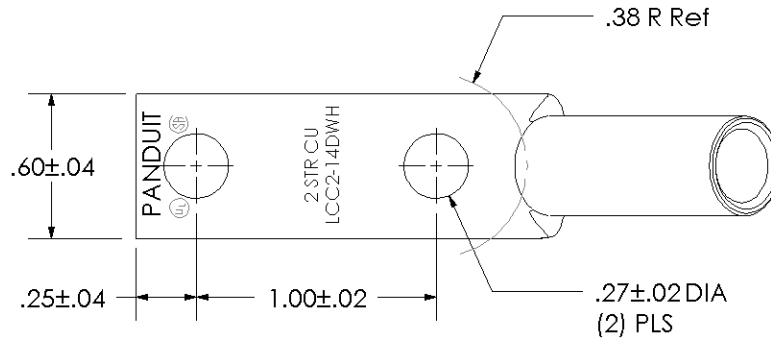

THIS COPY IS PROVIDED ON A RESTRICTED BASIS AND IS NOT TO BE USED IN ANY WAY DETRIMENTAL TO THE INTERESTS OF PANDUIT CORP.

Material	High Conductivity Seamless Copper Tube
Plating	Electro-Tin
Wire Size	2 AWG
Wire Type	Stranded Copper; Class B: Compact, Compressed or Concentric, Class C: Concentric
Wire Strip Length	1-1/4 in.
Stud Size	1/4 in.
UL Listed Wire Connector	Yes, for applications up to 35kv. Consult cable manufacturer for voltage stress relief instructions with applications greater than 2000 volts.
UL Temperature Rating	90° C
C.S.A Certified Wire Connector	Yes
Panduit Color Code on Barrel	BROWN
Panduit Die Index No. on Barrel	P33
Alternate Industry Die Index No. ( ) on Barrel	(10)

CERTIFIED

LISTED Wire Connector

00	7/02	SAB	DRL	RELEASED	10341
REV	DATE	BY	CHK	DESCRIPTION	ECN

PANDUIT CORP. TINLEY PARK, ILLINOIS

LCC2-14DWH-Q
Copper Lug - Two-Hole, Long Barrel with Window, 45° Angle Tongue
SCALE N/A DRAWING NO / CAD FILE LCC2-14DWH-CUST