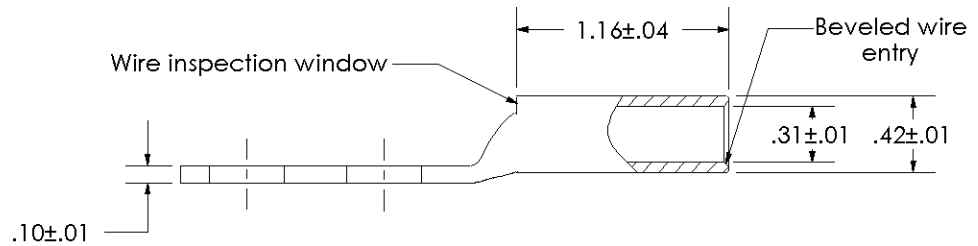

THIS COPY IS PROVIDED ON A RESTRICTED BASIS AND IS NOT TO BE USED IN ANY WAY DETRIMENTAL TO THE INTERESTS OF PANDUIT CORP.

Material	High Conductivity Seamless Copper Tube
Plating	Electro-Tin
Wire Size	2 AWG
Wire Type	Stranded Copper; Class B: Compact, Compressed or Concentric, Class C: Concentric
Wire Strip Length	1-1/4 in.
Stud Size	3/8 in.
UL Listed Wire Connector	Yes, for applications up to 35kv. Consult cable manufacturer for voltage stress relief instructions with applications greater than 2000 volts.
UL Temperature Rating	90° C
C.S.A Certified Wire Connector	Yes
Panduit Color Code on Barrel	BROWN
Panduit Die Index No. on Barrel	P33
Alternate Industry Die Index No. ( ) on Barrel	(10)