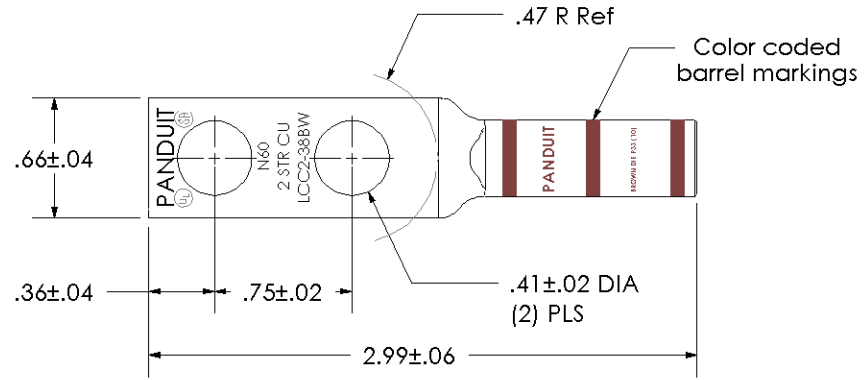

THIS COPY IS PROVIDED ON A RESTRICTED BASIS AND IS NOT TO BE USED IN ANY WAY DETRIMENTAL TO THE INTERESTS OF PANDUIT CORP.

Material	High Conductivity Seamless Copper Tube
Plating	Electro-Tin
Wire Size	2 AWG
Wire Type	Stranded Copper; Class B: Compact, Compressed or Concentric, Class C: Concentric
Wire Strip Length	1-1/4 in.
Stud Size	3/8 in.
UL Listed Wire Connector	Yes, for applications up to 35kv. Consult cable manufacturer for voltage stress relief instructions with applications greater than 2000 volts.
UL Temperature Rating	90° C
C.S.A Certified Wire Connector	Yes
Panduit Color Code on Barrel	BROWN
Panduit Die Index No. on Barrel	P33
Alternate Industry Die Index No. ( ) on Barrel	(10)