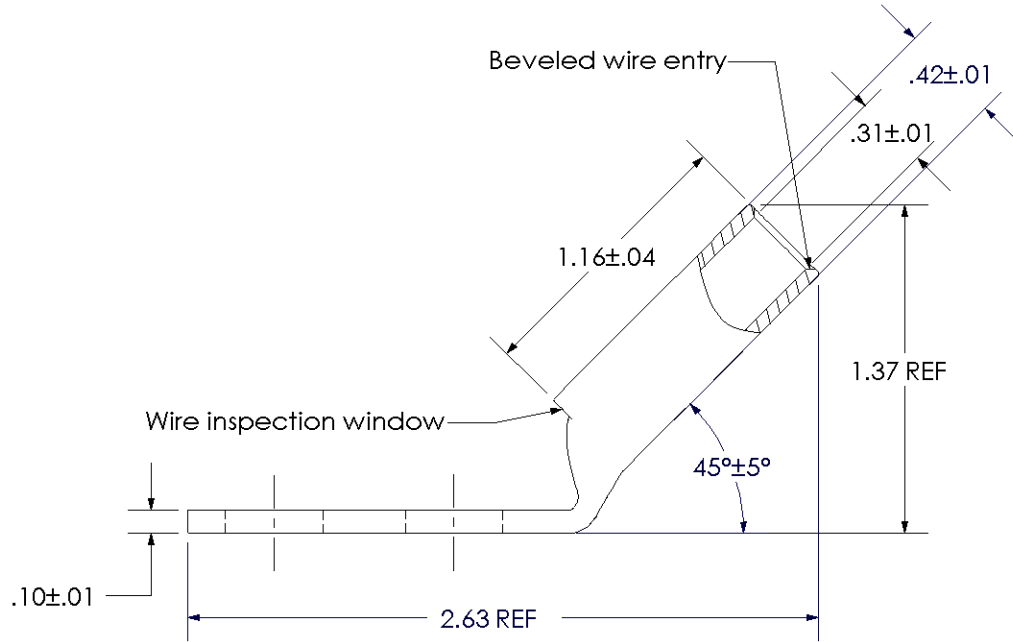

Material	High Conductivity Seamless Copper Tube
Plating	Electro-Tin
Wire Size	2 AWG
Wire Type	Stranded Copper; Class B: Compact, Compressed or Concentric, Class C: Concentric
Wire Strip Length	1-1/4 in.
Stud Size	3/8 in.
UL Listed Wire Connector	Yes, for applications up to 35kv. Consult cable manufacturer for voltage stress relief instructions with applications greater than 2000 volts.
UL Temperature Rating	90° C
C.S.A Certified Wire Connector	Yes
Panduit Color Code on Barrel	BROWN
Panduit Die Index No. on Barrel	P33
Alternate Industry Die Index No. () on Barrel	(10)

CERTIFIED

LISTED Wire Connector

00	7/02	SAB	DRL	RELEASED	10341
REV	DATE	BY	CHK	DESCRIPTION	ECN

PANDUIT CORP. TINLEY PARK, ILLINOIS

LCC2-38BWH-Q
Copper Lug - Two-Hole, Long Barrel with Window, 45° Angle Tongue
SCALE N/A DRAWING NO / CAD FILE LCC2-38BWH-CUST