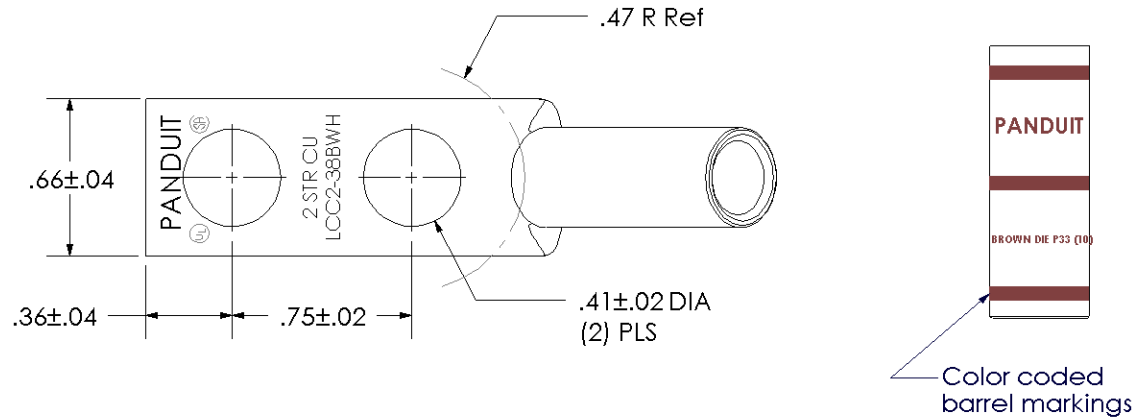

THIS COPY IS PROVIDED ON A RESTRICTED BASIS AND IS NOT TO BE USED IN ANY WAY DETRIMENTAL TO THE INTERESTS OF PANDUIT CORP.

Material	High Conductivity Seamless Copper Tube
Plating	Electro-Tin
Wire Size	2 AWG
Wire Type	Stranded Copper; Class B: Compact, Compressed or Concentric, Class C: Concentric
Wire Strip Length	1-1/4 in.
Stud Size	3/8 in.
UL Listed Wire Connector	Yes, for applications up to 35kv. Consult cable manufacturer for voltage stress relief instructions with applications greater than 2000 volts.
UL Temperature Rating	90° C
C.S.A Certified Wire Connector	Yes
Panduit Color Code on Barrel	BROWN
Panduit Die Index No. on Barrel	P33
Alternate Industry Die Index No. ( ) on Barrel	(10)

CERTIFIED

LISTED Wire Connector

00	7/02	SAB	DRL	RELEASED	10341
REV	DATE	BY	CHK	DESCRIPTION	ECN

PANDUIT CORP. TINLEY PARK, ILLINOIS

LCC2-38BWH-Q
Copper Lug - Two-Hole, Long Barrel with Window, 45° Angle Tongue
SCALE N/A DRAWING NO / CAD FILE LCC2-38BWH-CUST