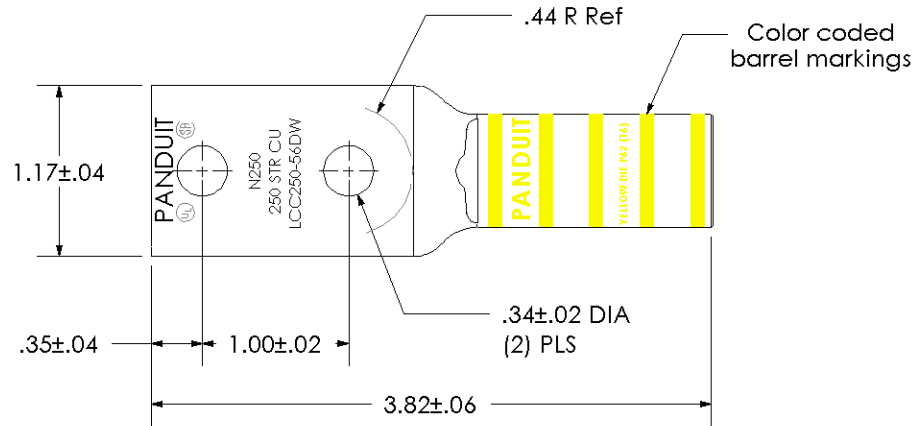

Material	High Conductivity Seamless Copper Tube
Plating	Electro-Tin
Wire Size	250 kcmil
Wire Type	Stranded Copper; Class B: Compact, Compressed or Concentric, Class C: Concentric
Wire Strip Length	1-11/16 in.
Stud Size	5/16 in.
UL Listed Wire Connector	Yes, for applications up to 35kv. Consult cable manufacturer for voltage stress relief instructions with applications greater than 2000 volts.
UL Temperature Rating	90° C
C.S.A Certified Wire Connector	Yes
Panduit Color Code on Barrel	YELLOW
Panduit Die Index No. on Barrel	P62
Alternate Industry Die Index No. () on Barrel	(16)