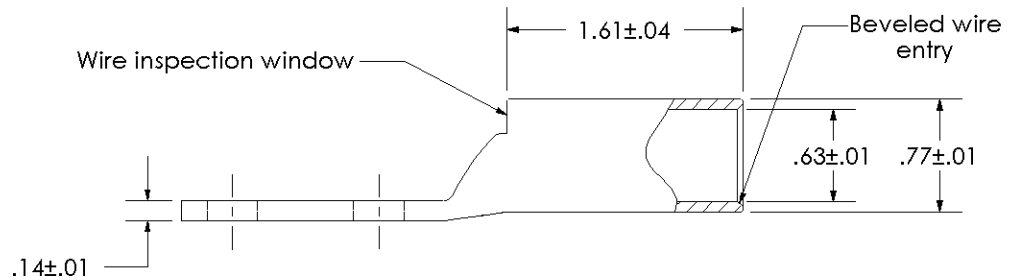

Material	High Conductivity Seamless Copper Tube
Plating	Electro-Tin
Wire Size	250 kcmil
Wire Type	Stranded Copper; Class B: Compact, Compressed or Concentric, Class C: Concentric
Wire Strip Length	1-11/16 in.
Stud Size	5/16 in.
UL Listed Wire Connector	Yes, for applications up to 35kv. Consult cable manufacturer for voltage stress relief instructions with applications greater than 2000 volts.
UL Temperature Rating	90° C
C.S.A Certified Wire Connector	Yes
Panduit Color Code on Barrel	YELLOW
Panduit Die Index No. on Barrel	P62
Alternate Industry Die Index No. () on Barrel	(16)