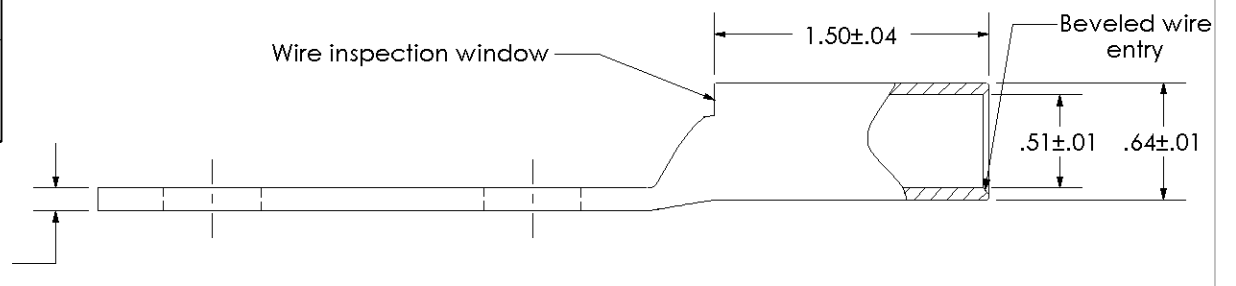

THIS COPY IS PROVIDED ON A RESTRICTED BASIS AND IS NOT TO BE USED IN ANY WAY DETRIMENTAL TO THE INTERESTS OF PANDUIT CORP.

Material	High Conductivity Seamless Copper Tube
Plating	Electro-Tin
Wire Size	3/0 AWG
Wire Type	Stranded Copper; Class B: Compact, Compressed or Concentric, Class C: Concentric
Wire Strip Length	1-9/16 in.
Stud Size	1/2 in.
UL Listed Wire Connector	Yes, for applications up to 35kv. Consult cable manufacturer for voltage stress relief instructions with applications greater than 2000 volts.
UL Temperature Rating	90° C
C.S.A Certified Wire Connector	Yes
Panduit Color Code on Barrel	ORANGE
Panduit Die Index No. on Barrel	P50
Alternate Industry Die Index No. ( ) on Barrel	(14)