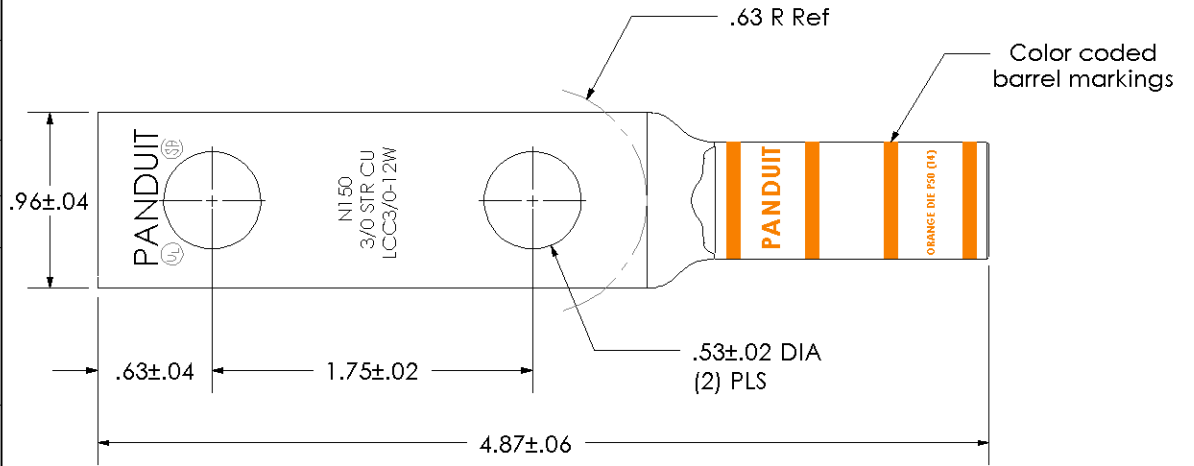

THIS COPY IS PROVIDED ON A RESTRICTED BASIS AND IS NOT TO BE USED IN ANY WAY DETRIMENTAL TO THE INTERESTS OF PANDUIT CORP.

Material	High Conductivity Seamless Copper Tube
Plating	Electro-Tin
Wire Size	3/0 AWG
Wire Type	Stranded Copper; Class B: Compact, Compressed or Concentric, Class C: Concentric
Wire Strip Length	1-9/16 in.
Stud Size	1/2 in.
UL Listed Wire Connector	Yes, for applications up to 35kv. Consult cable manufacturer for voltage stress relief instructions with applications greater than 2000 volts.
UL Temperature Rating	90° C
C.S.A Certified Wire Connector	Yes
Panduit Color Code on Barrel	ORANGE
Panduit Die Index No. on Barrel	P50
Alternate Industry Die Index No. ( ) on Barrel	(14)