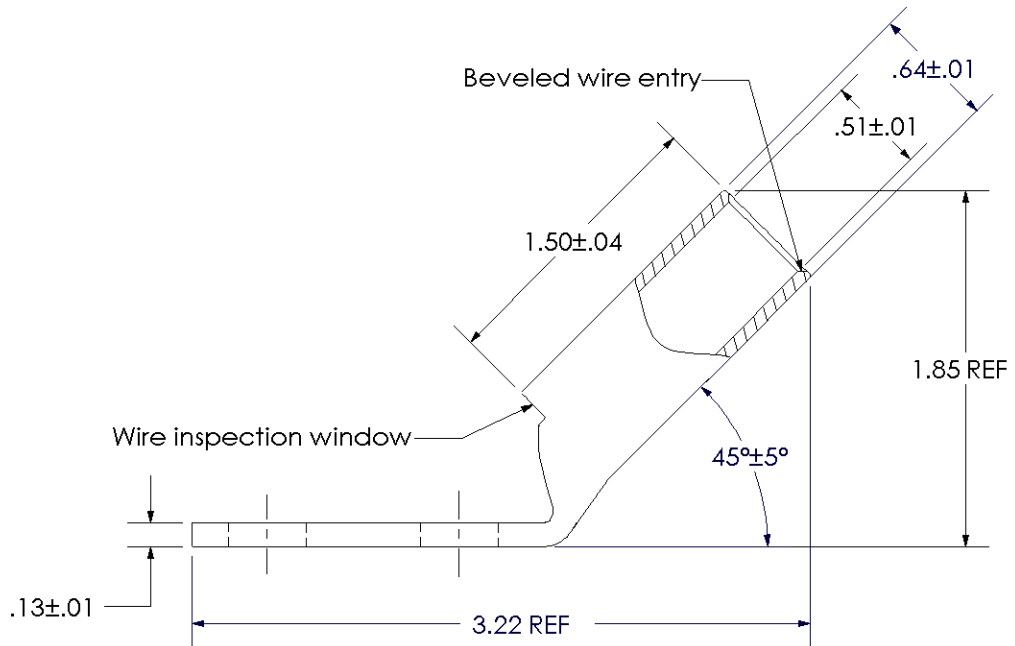

THIS COPY IS PROVIDED ON A RESTRICTED BASIS AND IS NOT TO BE USED IN ANY WAY DETRIMENTAL TO THE INTERESTS OF PANDUIT CORP.

Material	High Conductivity Seamless Copper Tube
Plating	Electro-Tin
Wire Size	3/0 AWG
Wire Type	Stranded Copper; Class B: Compact, Compressed or Concentric, Class C: Concentric
Wire Strip Length	1-9/16 in.
Stud Size	3/8 in.
UL Listed Wire Connector	Yes, for applications up to 35kv. Consult cable manufacturer for voltage stress relief instructions with applications greater than 2000 volts.
UL Temperature Rating	90° C
C.S.A Certified Wire Connector	Yes
Panduit Color Code on Barrel	ORANGE
Panduit Die Index No. on Barrel	P50
Alternate Industry Die Index No. ( ) on Barrel	(14)

Color coded barrel markings

00	7/02	SAB	DRL	RELEASED	10341
REV	DATE	BY	CHK	DESCRIPTION	ECN

**PANDUIT CORP. TINLEY PARK, ILLINOIS**

LCC3/0-38DWH-X  
Copper Lug - Two-Hole, Long Barrel with Window, 45° Angle Tongue  
SCALE N/A DRAWING NO / CAD FILE LCC3\_0-38DWH-CUST