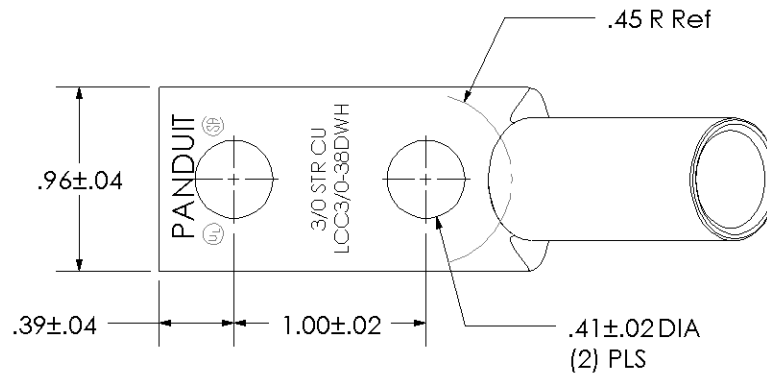

THIS COPY IS PROVIDED ON A RESTRICTED BASIS AND IS NOT TO BE USED IN ANY WAY DETRIMENTAL TO THE INTERESTS OF PANDUIT CORP.

Material	High Conductivity Seamless Copper Tube
Plating	Electro-Tin
Wire Size	3/0 AWG
Wire Type	Stranded Copper; Class B: Compact, Compressed or Concentric, Class C: Concentric
Wire Strip Length	1-9/16 in.
Stud Size	3/8 in.
UL Listed Wire Connector	Yes, for applications up to 35kv. Consult cable manufacturer for voltage stress relief instructions with applications greater than 2000 volts.
UL Temperature Rating	90° C
C.S.A Certified Wire Connector	Yes
Panduit Color Code on Barrel	ORANGE
Panduit Die Index No. on Barrel	P50
Alternate Industry Die Index No. ( ) on Barrel	(14)