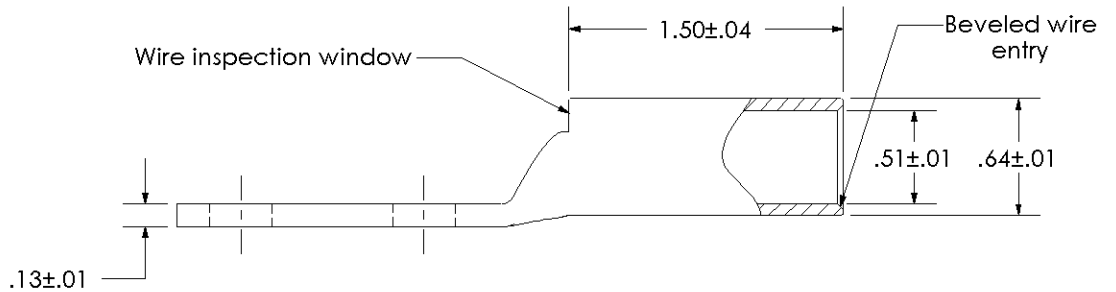

THIS COPY IS PROVIDED ON A RESTRICTED BASIS AND IS NOT TO BE USED IN ANY WAY DETRIMENTAL TO THE INTERESTS OF PANDUIT CORP.

Material	High Conductivity Seamless Copper Tube
Plating	Electro-Tin
Wire Size	3/0 AWG
Wire Type	Stranded Copper; Class B: Compact, Compressed or Concentric, Class C: Concentric
Wire Strip Length	1-9/16 in.
Stud Size	5/16 in.
UL Listed Wire Connector	Yes, for applications up to 35kv. Consult cable manufacturer for voltage stress relief instructions with applications greater than 2000 volts.
UL Temperature Rating	90° C
C.S.A Certified Wire Connector	Yes
Panduit Color Code on Barrel	ORANGE
Panduit Die Index No. on Barrel	P50
Alternate Industry Die Index No. ( ) on Barrel	(14)