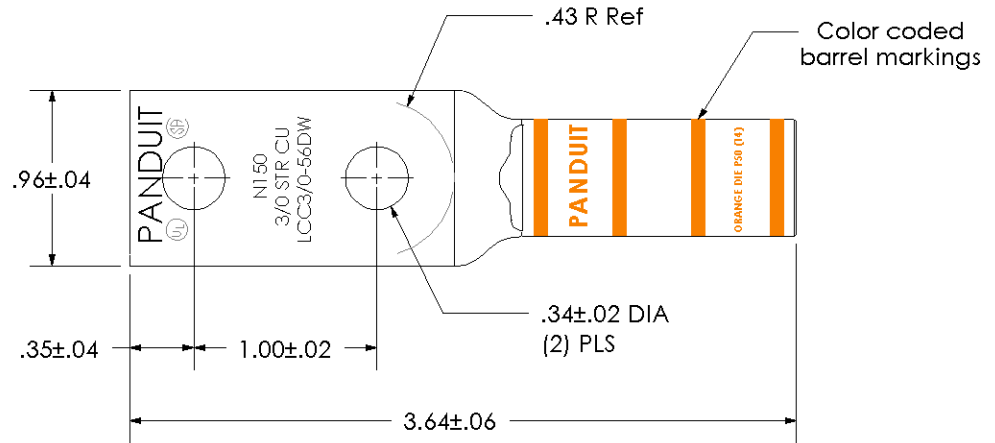

THIS COPY IS PROVIDED ON A RESTRICTED BASIS AND IS NOT TO BE USED IN ANY WAY DETRIMENTAL TO THE INTERESTS OF PANDUIT CORP.

Material	High Conductivity Seamless Copper Tube
Plating	Electro-Tin
Wire Size	3/0 AWG
Wire Type	Stranded Copper; Class B: Compact, Compressed or Concentric, Class C: Concentric
Wire Strip Length	1-9/16 in.
Stud Size	5/16 in.
UL Listed Wire Connector	Yes, for applications up to 35kv. Consult cable manufacturer for voltage stress relief instructions with applications greater than 2000 volts.
UL Temperature Rating	90° C
C.S.A Certified Wire Connector	Yes
Panduit Color Code on Barrel	ORANGE
Panduit Die Index No. on Barrel	P50
Alternate Industry Die Index No. ( ) on Barrel	(14)