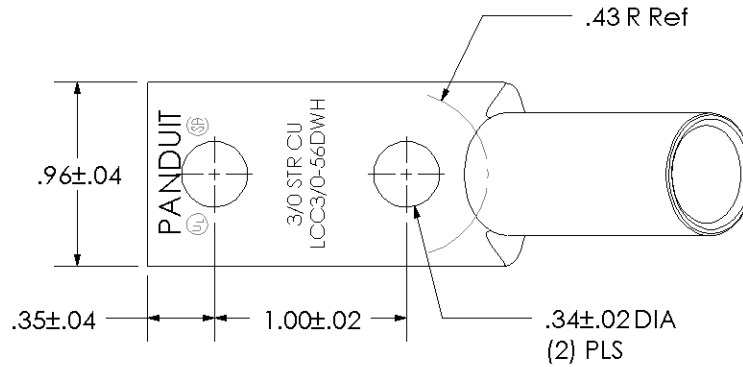

Material	High Conductivity Seamless Copper Tube
Plating	Electro-Tin
Wire Size	3/0 AWG
Wire Type	Stranded Copper; Class B: Compact, Compressed or Concentric, Class C: Concentric
Wire Strip Length	1-9/16 in.
Stud Size	5/16 in.
UL Listed Wire Connector	Yes, for applications up to 35kv. Consult cable manufacturer for voltage stress relief instructions with applications greater than 2000 volts.
UL Temperature Rating	90° C
C.S.A Certified Wire Connector	Yes
Panduit Color Code on Barrel	ORANGE
Panduit Die Index No. on Barrel	P50
Alternate Industry Die Index No. () on Barrel	(14)