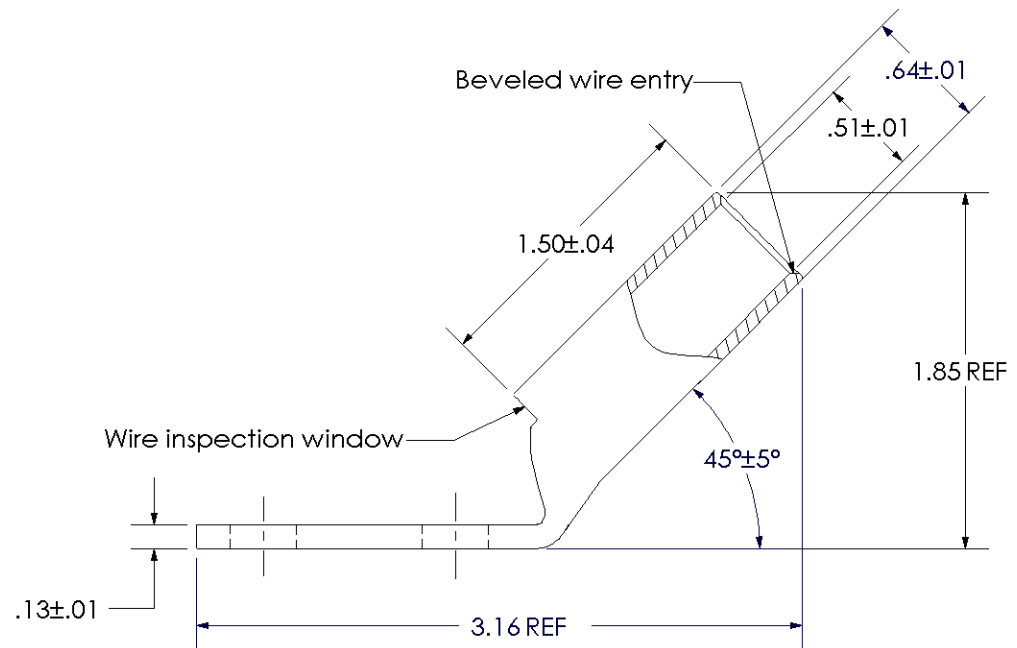

Material	High Conductivity Seamless Copper Tube
Plating	Electro-Tin
Wire Size	3/0 AWG
Wire Type	Stranded Copper; Class B: Compact, Compressed or Concentric, Class C: Concentric
Wire Strip Length	1-9/16 in.
Stud Size	5/16 in.
UL Listed Wire Connector	Yes, for applications up to 35kv. Consult cable manufacturer for voltage stress relief instructions with applications greater than 2000 volts.
UL Temperature Rating	90° C
C.S.A Certified Wire Connector	Yes
Panduit Color Code on Barrel	ORANGE
Panduit Die Index No. on Barrel	P50
Alternate Industry Die Index No. () on Barrel	(14)

Color coded barrel markings

00	7/02	SAB	DRL	RELEASED	10341
REV	DATE	BY	CHK	DESCRIPTION	ECN

PANDUIT CORP. TINLEY PARK, ILLINOIS

LCC3/0-56DWH-X
Copper Lug - Two-Hole, Long Barrel with Window, 45° Angle Tongue
SCALE N/A DRAWING NO / CAD FILE LCC3_0-56DWH-CUST