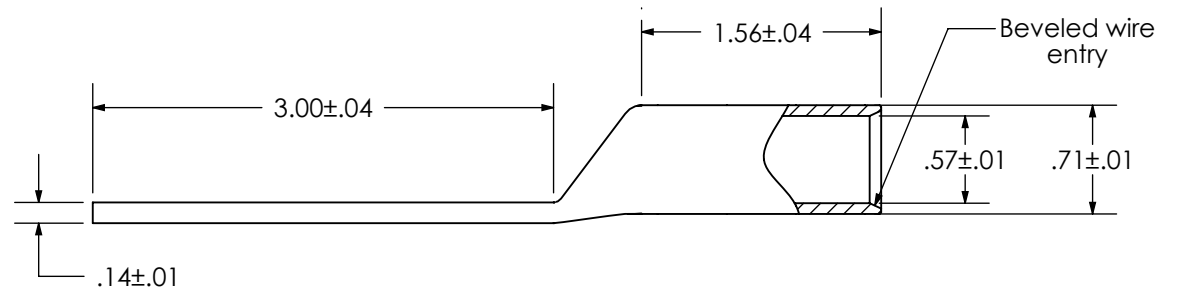

Material	High Conductivity Seamless Copper Tube
Plating	Electro-Tin
Wire Size	4/0 AWG
Wire Type	Stranded Copper; Class B: Compact, Compressed or Concentric, Class C: Concentric
Wire Strip Length	1-5/8 in.
Stud Size	N/A
UL Listed Wire Connector	Yes, for applications up to 35kv. Consult cable manufacturer for voltage stress relief instructions with applications greater than 2000 volts.
UL Temperature Rating	90° C
C.S.A Certified Wire Connector	Yes
Panduit Color Code on Barrel	PURPLE
Panduit Die Index No. on Barrel	P54
Alternate Industry Die Index No. () on Barrel	(15)