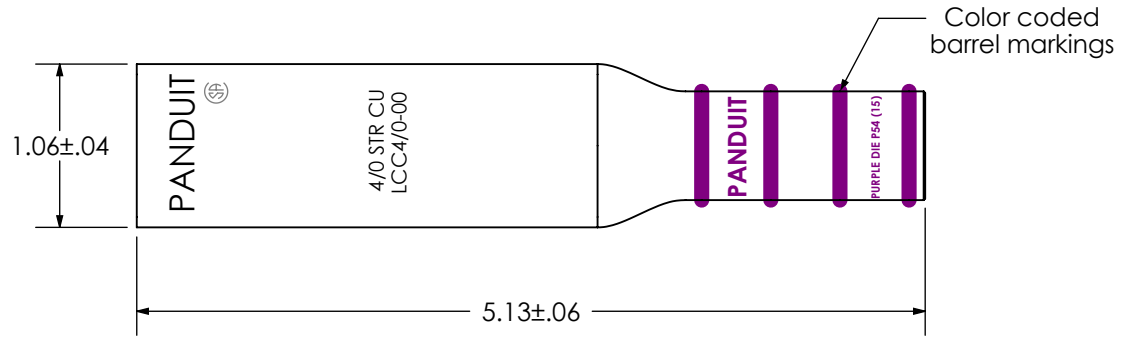

Material	High Conductivity Seamless Copper Tube
Plating	Electro-Tin
Wire Size	4/0 AWG
Wire Type	Stranded Copper; Class B: Compact, Compressed or Concentric, Class C: Concentric
Wire Strip Length	1-5/8 in.
Stud Size	N/A
UL Listed Wire Connector	Yes, for applications up to 35kv. Consult cable manufacturer for voltage stress relief instructions with applications greater than 2000 volts.
UL Temperature Rating	90° C
C.S.A Certified Wire Connector	Yes
Panduit Color Code on Barrel	PURPLE
Panduit Die Index No. on Barrel	P54
Alternate Industry Die Index No. () on Barrel	(15)