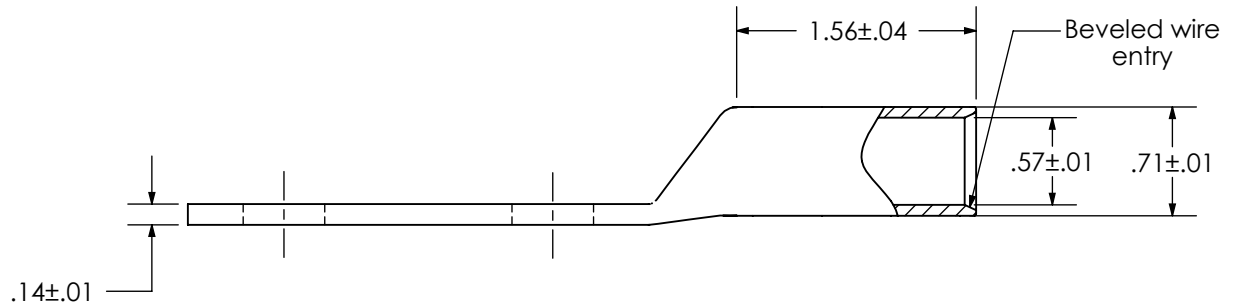

THIS COPY IS PROVIDED ON A RESTRICTED BASIS AND IS NOT TO BE USED IN ANY WAY DETRIMENTAL TO THE INTERESTS OF PANDUIT CORP.

Material	High Conductivity Seamless Copper Tube
Plating	Electro-Tin
Wire Size	4/0 AWG
Wire Type	Stranded Copper; Class B: Compact, Compressed or Concentric, Class C: Concentric
Wire Strip Length	1-5/8 in.
Stud Size	1/2 in.
UL Listed Wire Connector	Yes, for applications up to 35kv. Consult cable manufacturer for voltage stress relief instructions with applications greater than 2000 volts.
UL Temperature Rating	90° C
C.S.A Certified Wire Connector	Yes
Panduit Color Code on Barrel	PURPLE
Panduit Die Index No. on Barrel	P54
Alternate Industry Die Index No. ( ) on Barrel	(15)