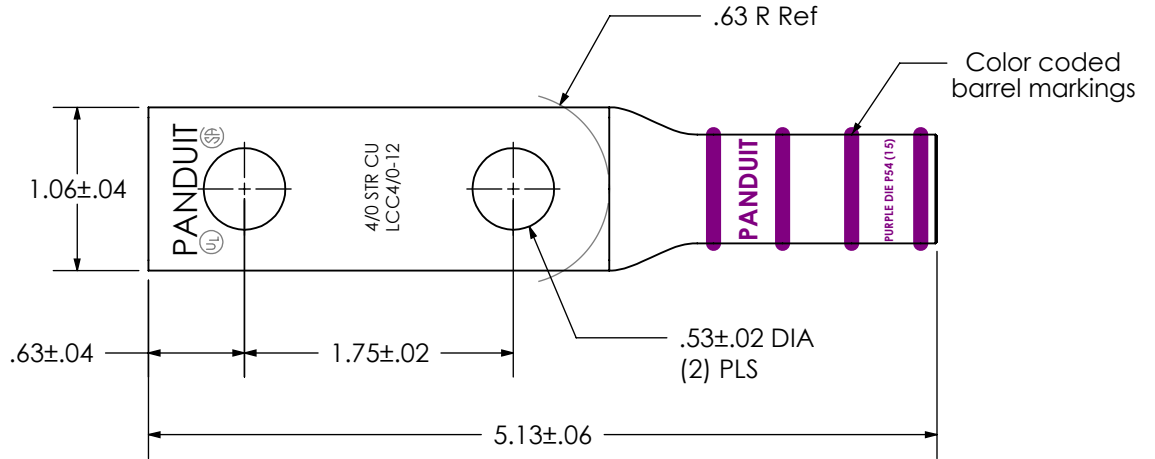

THIS COPY IS PROVIDED ON A RESTRICTED BASIS AND IS NOT TO BE USED IN ANY WAY DETRIMENTAL TO THE INTERESTS OF PANDUIT CORP.

Material	High Conductivity Seamless Copper Tube
Plating	Electro-Tin
Wire Size	4/0 AWG
Wire Type	Stranded Copper; Class B: Compact, Compressed or Concentric, Class C: Concentric
Wire Strip Length	1-5/8 in.
Stud Size	1/2 in.
UL Listed Wire Connector	Yes, for applications up to 35kv. Consult cable manufacturer for voltage stress relief instructions with applications greater than 2000 volts.
UL Temperature Rating	90° C
C.S.A Certified Wire Connector	Yes
Panduit Color Code on Barrel	PURPLE
Panduit Die Index No. on Barrel	P54
Alternate Industry Die Index No. ( ) on Barrel	(15)