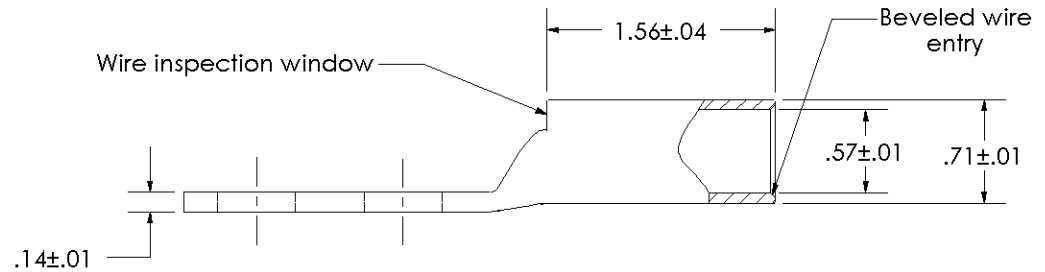

THIS COPY IS PROVIDED ON A RESTRICTED BASIS AND IS NOT TO BE USED IN ANY WAY DETRIMENTAL TO THE INTERESTS OF PANDUIT CORP.

Material	High Conductivity Seamless Copper Tube
Plating	Electro-Tin
Wire Size	4/0 AWG
Wire Type	Stranded Copper; Class B: Compact, Compressed or Concentric, Class C: Concentric
Wire Strip Length	1-5/8 in.
Stud Size	1/2 in.
UL Listed Wire Connector	Yes, for applications up to 35kv. Consult cable manufacturer for voltage stress relief instructions with applications greater than 2000 volts.
UL Temperature Rating	90° C
C.S.A Certified Wire Connector	Yes
Panduit Color Code on Barrel	PURPLE
Panduit Die Index No. on Barrel	P54
Alternate Industry Die Index No. ( ) on Barrel	(15)