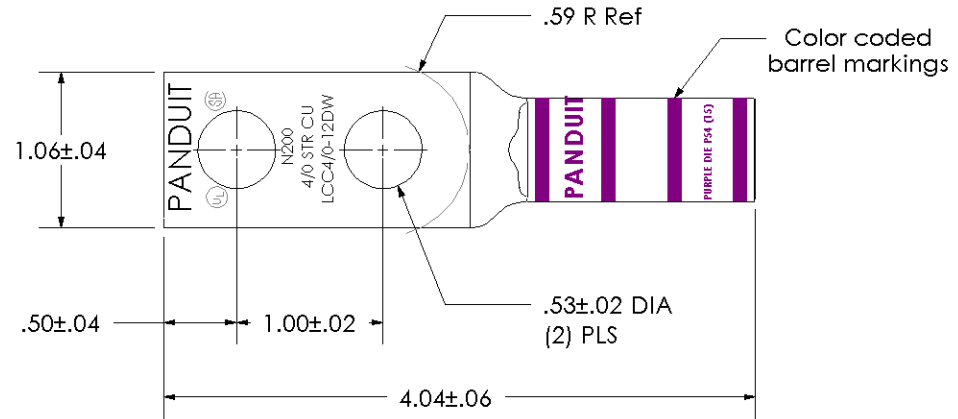

THIS COPY IS PROVIDED ON A RESTRICTED BASIS AND IS NOT TO BE USED IN ANY WAY DETRIMENTAL TO THE INTERESTS OF PANDUIT CORP.

Material	High Conductivity Seamless Copper Tube
Plating	Electro-Tin
Wire Size	4/0 AWG
Wire Type	Stranded Copper; Class B: Compact, Compressed or Concentric, Class C: Concentric
Wire Strip Length	1-5/8 in.
Stud Size	1/2 in.
UL Listed Wire Connector	Yes, for applications up to 35kv. Consult cable manufacturer for voltage stress relief instructions with applications greater than 2000 volts.
UL Temperature Rating	90° C
C.S.A Certified Wire Connector	Yes
Panduit Color Code on Barrel	PURPLE
Panduit Die Index No. on Barrel	P54
Alternate Industry Die Index No. ( ) on Barrel	(15)