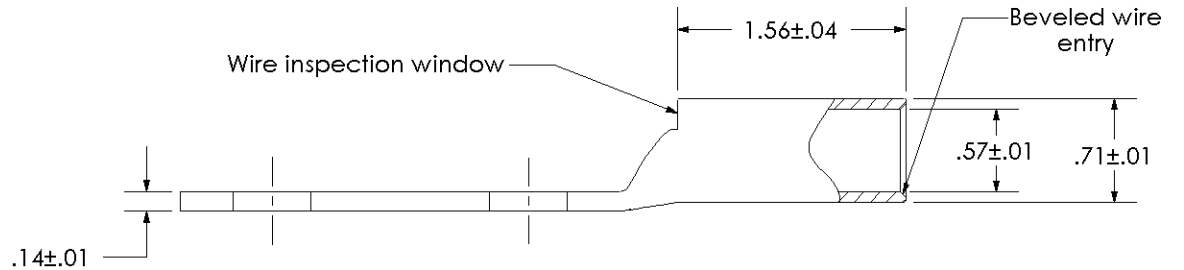

Material	High Conductivity Seamless Copper Tube
Plating	Electro-Tin
Wire Size	4/0 AWG
Wire Type	Stranded Copper; Class B: Compact, Compressed or Concentric, Class C: Concentric
Wire Strip Length	1-5/8 in.
Stud Size	1/2 in.
UL Listed Wire Connector	Yes, for applications up to 35kv. Consult cable manufacturer for voltage stress relief instructions with applications greater than 2000 volts.
UL Temperature Rating	90° C
C.S.A Certified Wire Connector	Yes
Panduit Color Code on Barrel	PURPLE
Panduit Die Index No. on Barrel	P54
Alternate Industry Die Index No. () on Barrel	(15)