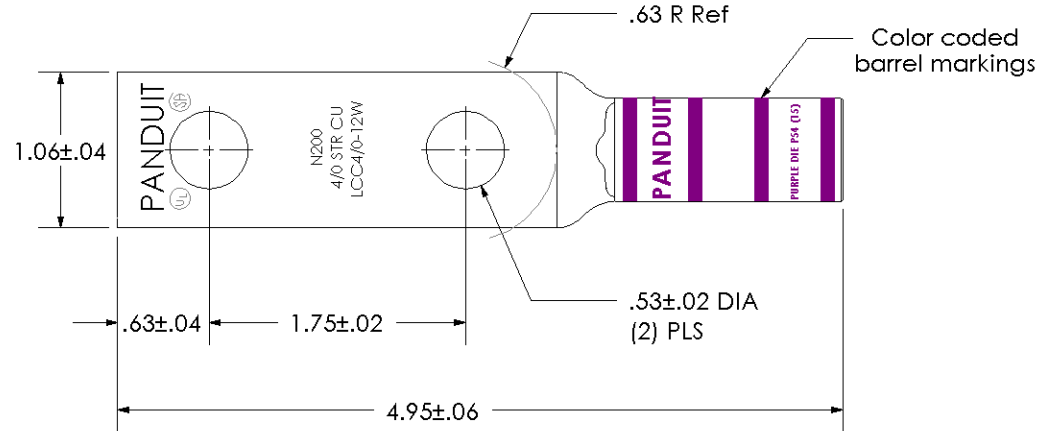

Material	High Conductivity Seamless Copper Tube
Plating	Electro-Tin
Wire Size	4/0 AWG
Wire Type	Stranded Copper; Class B: Compact, Compressed or Concentric, Class C: Concentric
Wire Strip Length	1-5/8 in.
Stud Size	1/2 in.
UL Listed Wire Connector	Yes, for applications up to 35kv. Consult cable manufacturer for voltage stress relief instructions with applications greater than 2000 volts.
UL Temperature Rating	90° C
C.S.A Certified Wire Connector	Yes
Panduit Color Code on Barrel	PURPLE
Panduit Die Index No. on Barrel	P54
Alternate Industry Die Index No. () on Barrel	(15)