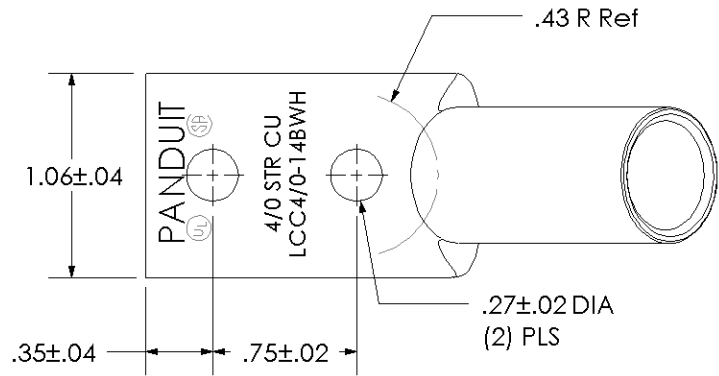

THIS COPY IS PROVIDED ON A RESTRICTED BASIS AND IS NOT TO BE USED IN ANY WAY DETRIMENTAL TO THE INTERESTS OF PANDUIT CORP.

Material	High Conductivity Seamless Copper Tube
Plating	Electro-Tin
Wire Size	4/0 AWG
Wire Type	Stranded Copper; Class B: Compact, Compressed or Concentric, Class C: Concentric
Wire Strip Length	1-5/8 in.
Stud Size	1/4 in.
UL Listed Wire Connector	Yes, for applications up to 35kv. Consult cable manufacturer for voltage stress relief instructions with applications greater than 2000 volts.
UL Temperature Rating	90° C
C.S.A Certified Wire Connector	Yes
Panduit Color Code on Barrel	PURPLE
Panduit Die Index No. on Barrel	P54
Alternate Industry Die Index No. ( ) on Barrel	(15)

00	7/02	SAB	DRL	RELEASED	10341
REV	DATE	BY	CHK	DESCRIPTION	ECN

**PANDUIT CORP. TINLEY PARK, ILLINOIS**

LCC4/0-14BWH-X  
Copper Lug - Two-Hole, Long Barrel with Window, 45° Angle Tongue  
SCALE N/A DRAWING NO / CAD FILE LCC4\_0-14BWH-CUST