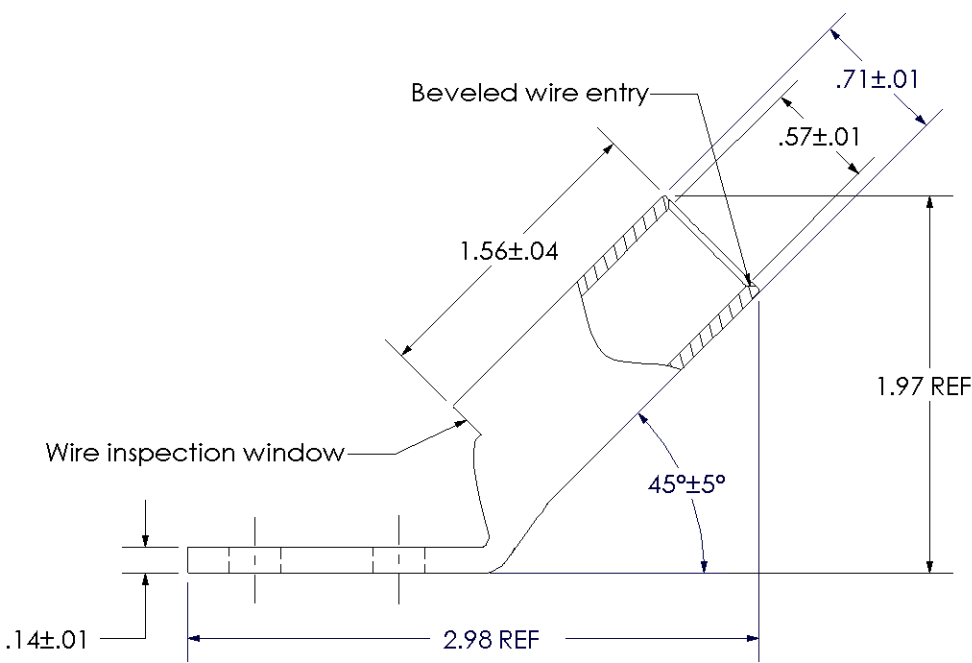

THIS COPY IS PROVIDED ON A RESTRICTED BASIS AND IS NOT TO BE USED IN ANY WAY DETRIMENTAL TO THE INTERESTS OF PANDUIT CORP.

Material	High Conductivity Seamless Copper Tube
Plating	Electro-Tin
Wire Size	4/0 AWG
Wire Type	Stranded Copper; Class B: Compact, Compressed or Concentric, Class C: Concentric
Wire Strip Length	1-5/8 in.
Stud Size	1/4 in.
UL Listed Wire Connector	Yes, for applications up to 35kv. Consult cable manufacturer for voltage stress relief instructions with applications greater than 2000 volts.
UL Temperature Rating	90° C
C.S.A Certified Wire Connector	Yes
Panduit Color Code on Barrel	PURPLE
Panduit Die Index No. on Barrel	P54
Alternate Industry Die Index No. ( ) on Barrel	(15)

00	7/02	SAB	DRL	RELEASED	10341
REV	DATE	BY	CHK	DESCRIPTION	ECN

**PANDUIT CORP. TINLEY PARK, ILLINOIS**

LCC4/0-14BWH-X  
Copper Lug - Two-Hole, Long Barrel with Window, 45° Angle Tongue  
SCALE N/A DRAWING NO / CAD FILE LCC4\_0-14BWH-CUST