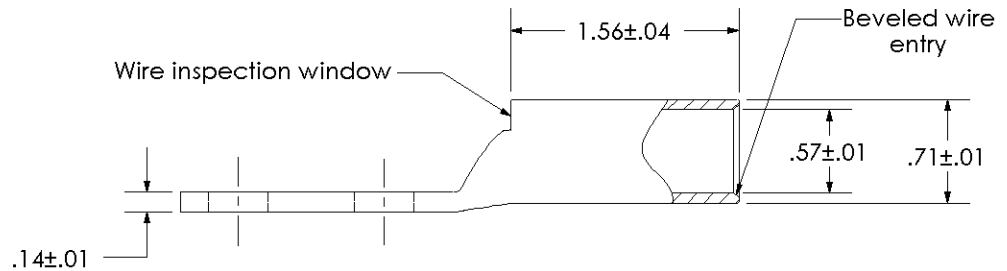

THIS COPY IS PROVIDED ON A RESTRICTED BASIS AND IS NOT TO BE USED IN ANY WAY DETRIMENTAL TO THE INTERESTS OF PANDUIT CORP.

Material	High Conductivity Seamless Copper Tube
Plating	Electro-Tin
Wire Size	4/0 AWG
Wire Type	Stranded Copper; Class B: Compact, Compressed or Concentric, Class C: Concentric
Wire Strip Length	1-5/8 in.
Stud Size	3/8 in.
UL Listed Wire Connector	Yes, for applications up to 35kv. Consult cable manufacturer for voltage stress relief instructions with applications greater than 2000 volts.
UL Temperature Rating	90° C
C.S.A Certified Wire Connector	Yes
Panduit Color Code on Barrel	PURPLE
Panduit Die Index No. on Barrel	P54
Alternate Industry Die Index No. ( ) on Barrel	(15)