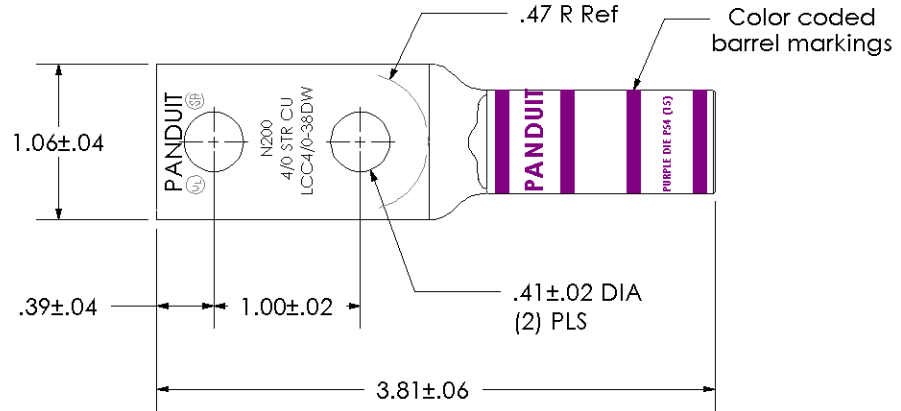

THIS COPY IS PROVIDED ON A RESTRICTED BASIS AND IS NOT TO BE USED IN ANY WAY DETRIMENTAL TO THE INTERESTS OF PANDUIT CORP.

Material	High Conductivity Seamless Copper Tube
Plating	Electro-Tin
Wire Size	4/0 AWG
Wire Type	Stranded Copper; Class B: Compact, Compressed or Concentric, Class C: Concentric
Wire Strip Length	1-5/8 in.
Stud Size	3/8 in.
UL Listed Wire Connector	Yes, for applications up to 35kv. Consult cable manufacturer for voltage stress relief instructions with applications greater than 2000 volts.
UL Temperature Rating	90° C
C.S.A Certified Wire Connector	Yes
Panduit Color Code on Barrel	PURPLE
Panduit Die Index No. on Barrel	P54
Alternate Industry Die Index No. ( ) on Barrel	(15)