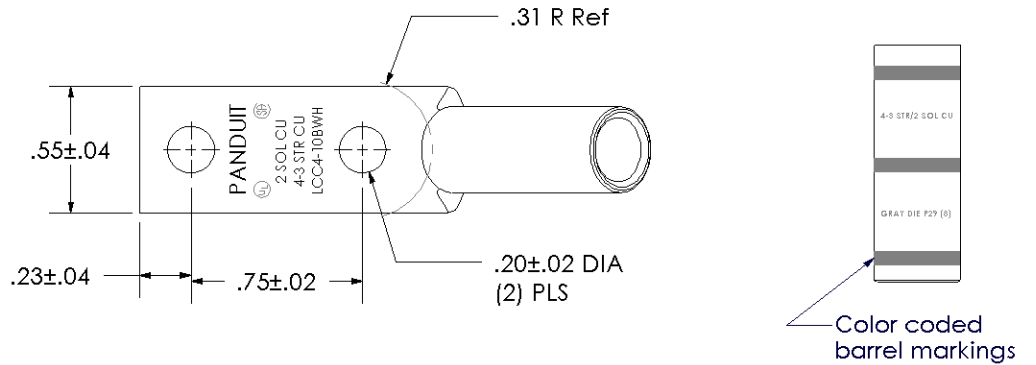

THIS COPY IS PROVIDED ON A RESTRICTED BASIS AND IS NOT TO BE USED IN ANY WAY DETRIMENTAL TO THE INTERESTS OF PANDUIT CORP.

Material	High Conductivity Seamless Copper Tube
Plating	Electro-Tin
Wire Size	4 AWG, 3 AWG & 2 SOL
Wire Type	Stranded Copper; Class B: Compact, Compressed or Concentric, Class C: Concentric
Wire Strip Length	1-1/8 in.
Stud Size	#10
UL Listed Wire Connector	Yes, for applications up to 35kv. Consult cable manufacturer for voltage stress relief instructions with applications greater than 2000 volts.
UL Temperature Rating	90° C
C.S.A Certified Wire Connector	Yes
Panduit Color Code on Barrel	GRAY
Panduit Die Index No. on Barrel	P29
Alternate Industry Die Index No. ( ) on Barrel	(8)

CERTIFIED

LISTED Wire Connector

01	2/03	SAC	PWS	TONGUE WIDTH WAS .603, EXTENDED WIRE RANGE AND UPDATED STAMPS AND MARKINGS	10543
REV	DATE	BY	CHK	DESCRIPTION	ECN

**PANDUIT CORP. TINLEY PARK, ILLINOIS**

LCC4-10BWH-L  
Copper Lug - Two-Hole, Long Barrel with Window, 45° Angle Tongue