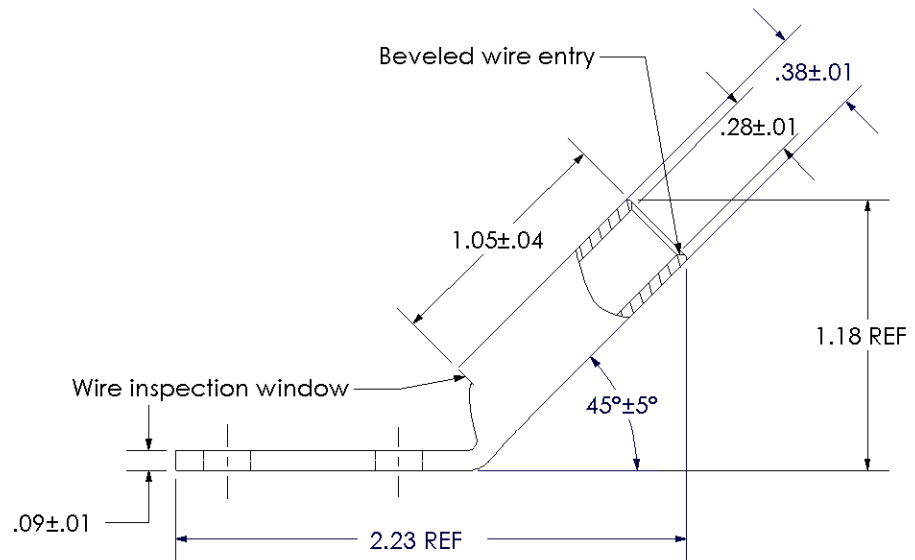

THIS COPY IS PROVIDED ON A RESTRICTED BASIS AND IS NOT TO BE USED IN ANY WAY DETRIMENTAL TO THE INTERESTS OF PANDUIT CORP.

Material	High Conductivity Seamless Copper Tube
Plating	Electro-Tin
Wire Size	4 AWG, 3 AWG & 2 SOL
Wire Type	Stranded Copper; Class B: Compact, Compressed or Concentric, Class C: Concentric
Wire Strip Length	1-1/8 in.
Stud Size	#10
UL Listed Wire Connector	Yes, for applications up to 35kv. Consult cable manufacturer for voltage stress relief instructions with applications greater than 2000 volts.
UL Temperature Rating	90° C
C.S.A Certified Wire Connector	Yes
Panduit Color Code on Barrel	GRAY
Panduit Die Index No. on Barrel	P29
Alternate Industry Die Index No. ( ) on Barrel	(8)

CERTIFIED

LISTED Wire Connector

01	2/03	SAC	PWS	TONGUE WIDTH WAS .603, EXTENDED WIRE RANGE AND UPDATED STAMPS AND MARKINGS	10543
REV	DATE	BY	CHK	DESCRIPTION	ECN

**PANDUIT CORP. TINLEY PARK, ILLINOIS**

LCC4-10BWH-L  
Copper Lug - Two-Hole, Long Barrel with Window, 45° Angle Tongue