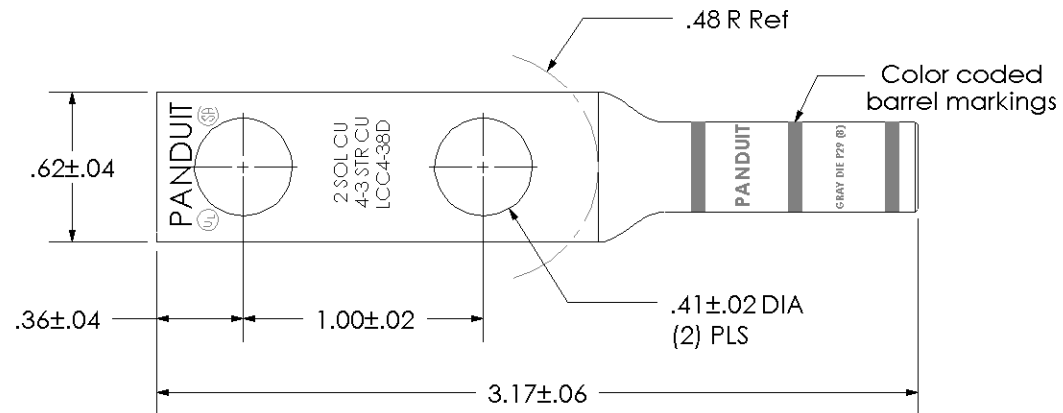

Material	High Conductivity Seamless Copper Tube
Plating	Electro-Tin
Wire Size	4 AWG, 3 AWG & 2 SOL
Wire Type	Stranded Copper; Class B: Compact, Compressed or Concentric, Class C: Concentric
Wire Strip Length	1-1/8 in.
Stud Size	3/8 in.
UL Listed Wire Connector	Yes, for applications up to 35kv. Consult cable manufacturer for voltage stress relief instructions with applications greater than 2000 volts.
UL Temperature Rating	90° C
C.S.A Certified Wire Connector	Yes
Panduit Color Code on Barrel	GRAY
Panduit Die Index No. on Barrel	P29
Alternate Industry Die Index No. () on Barrel	(8)