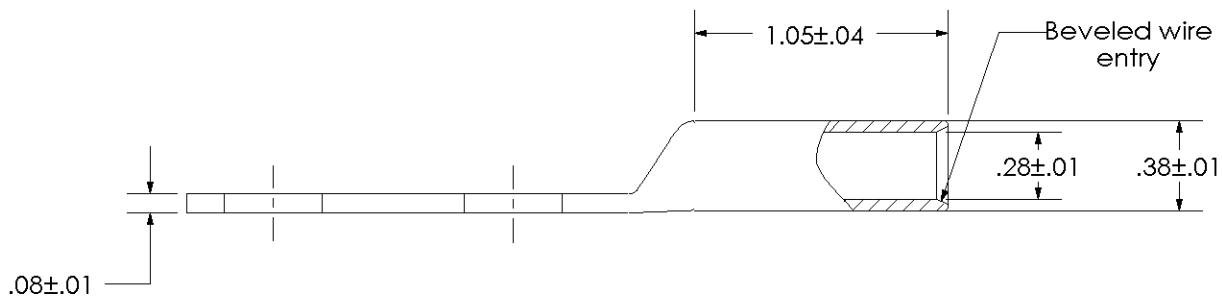

Material	High Conductivity Seamless Copper Tube
Plating	Electro-Tin
Wire Size	4 AWG, 3 AWG & 2 SOL
Wire Type	Stranded Copper; Class B: Compact, Compressed or Concentric, Class C: Concentric
Wire Strip Length	1-1/8 in.
Stud Size	3/8 in.
UL Listed Wire Connector	Yes, for applications up to 35kv. Consult cable manufacturer for voltage stress relief instructions with applications greater than 2000 volts.
UL Temperature Rating	90° C
C.S.A Certified Wire Connector	Yes
Panduit Color Code on Barrel	GRAY
Panduit Die Index No. on Barrel	P29
Alternate Industry Die Index No. () on Barrel	(8)